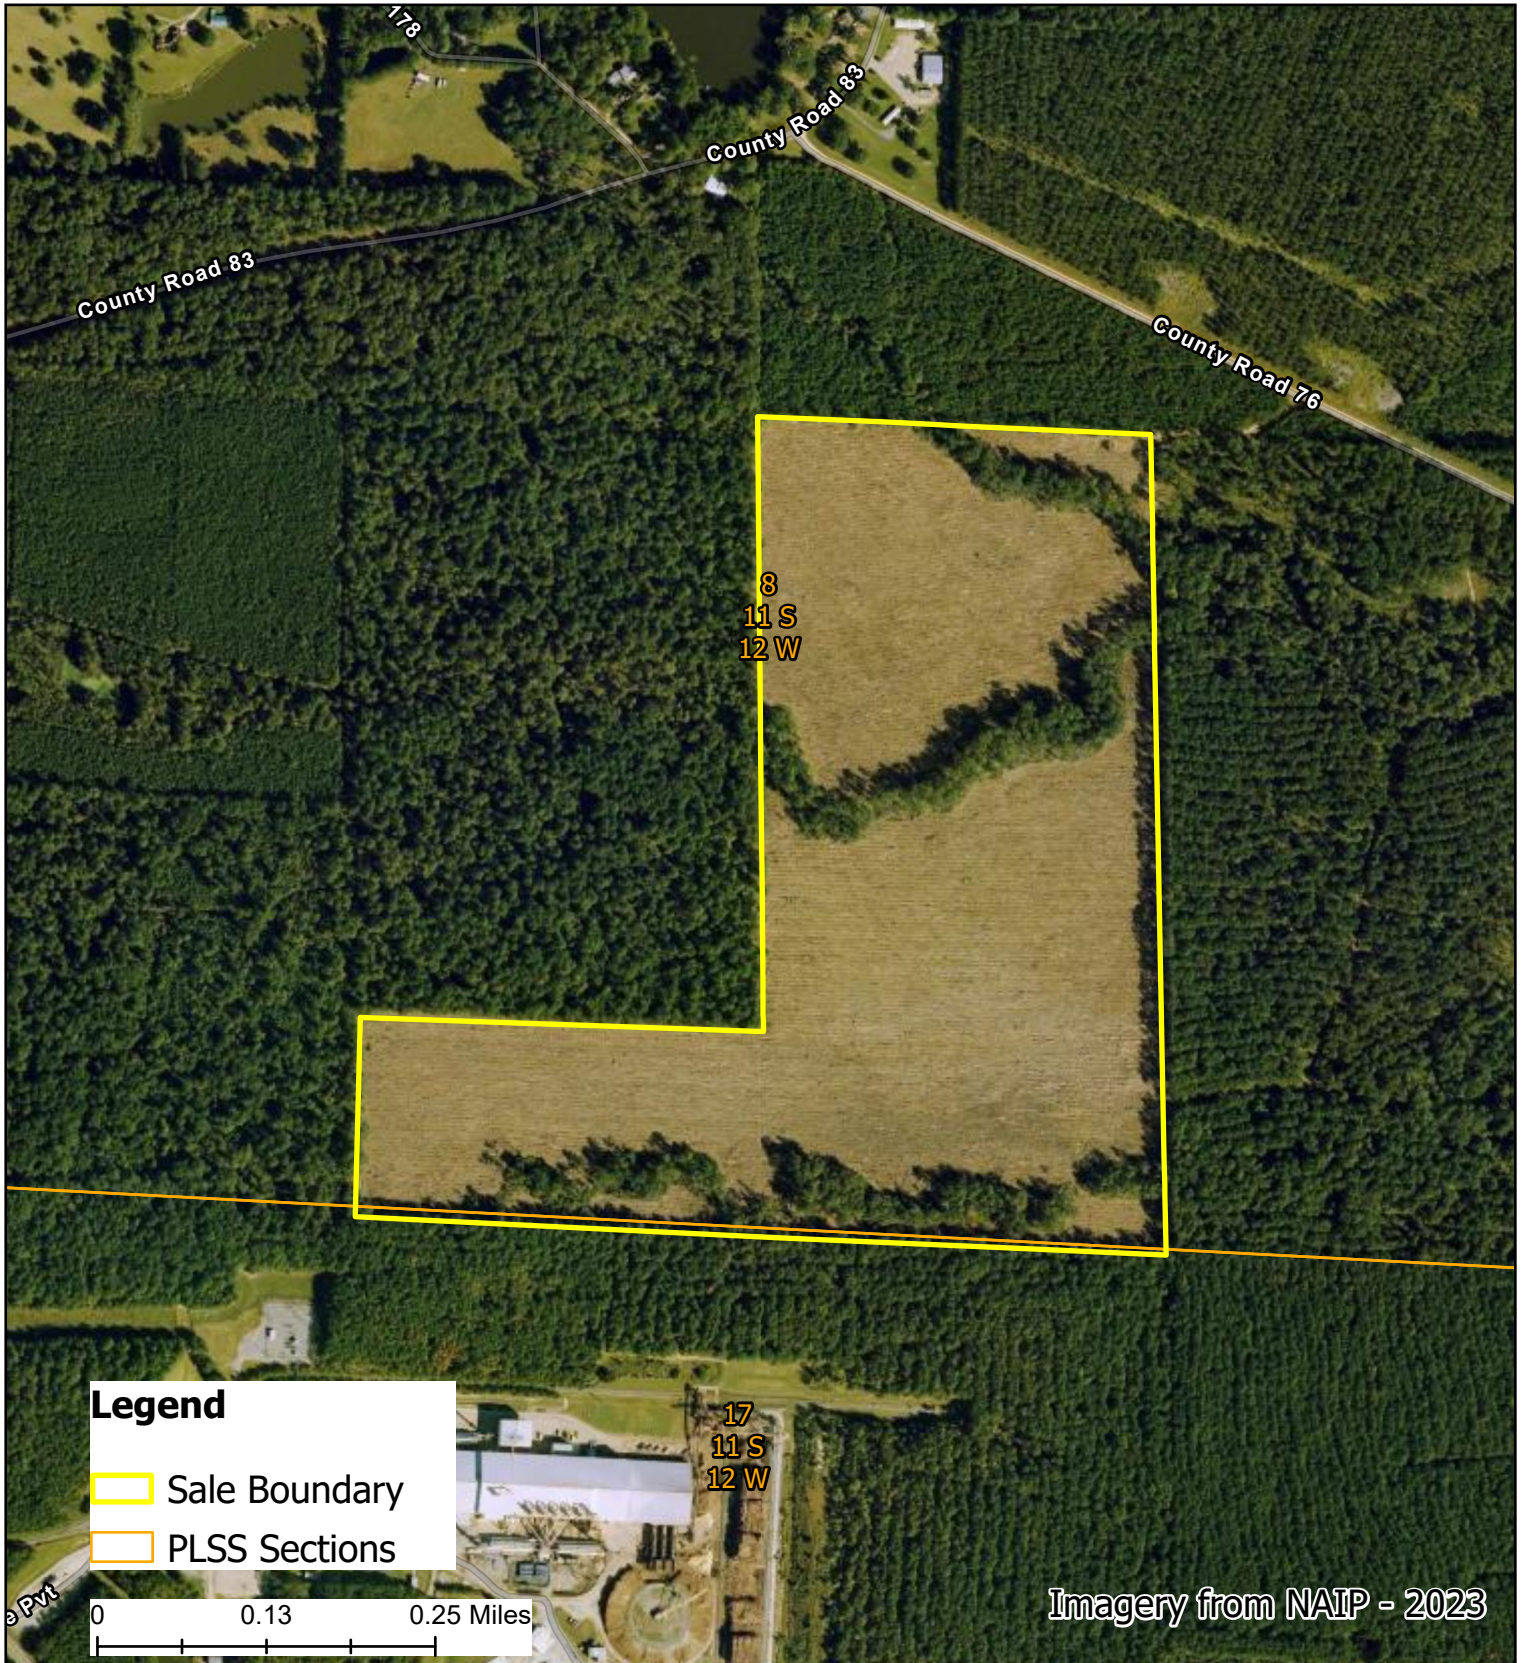

# Pinnacle Timberlands Tract 2- Aerial Map

Approximately 98 acres +/-

The W1/2 of the SW1/4 of Section 8, Township 11, Range 12 West and the S1/4 of the SW1/4 of Section 8, Township 11, Range 12 West in Calhoun County, AR

Imagery from NAIP - 2023