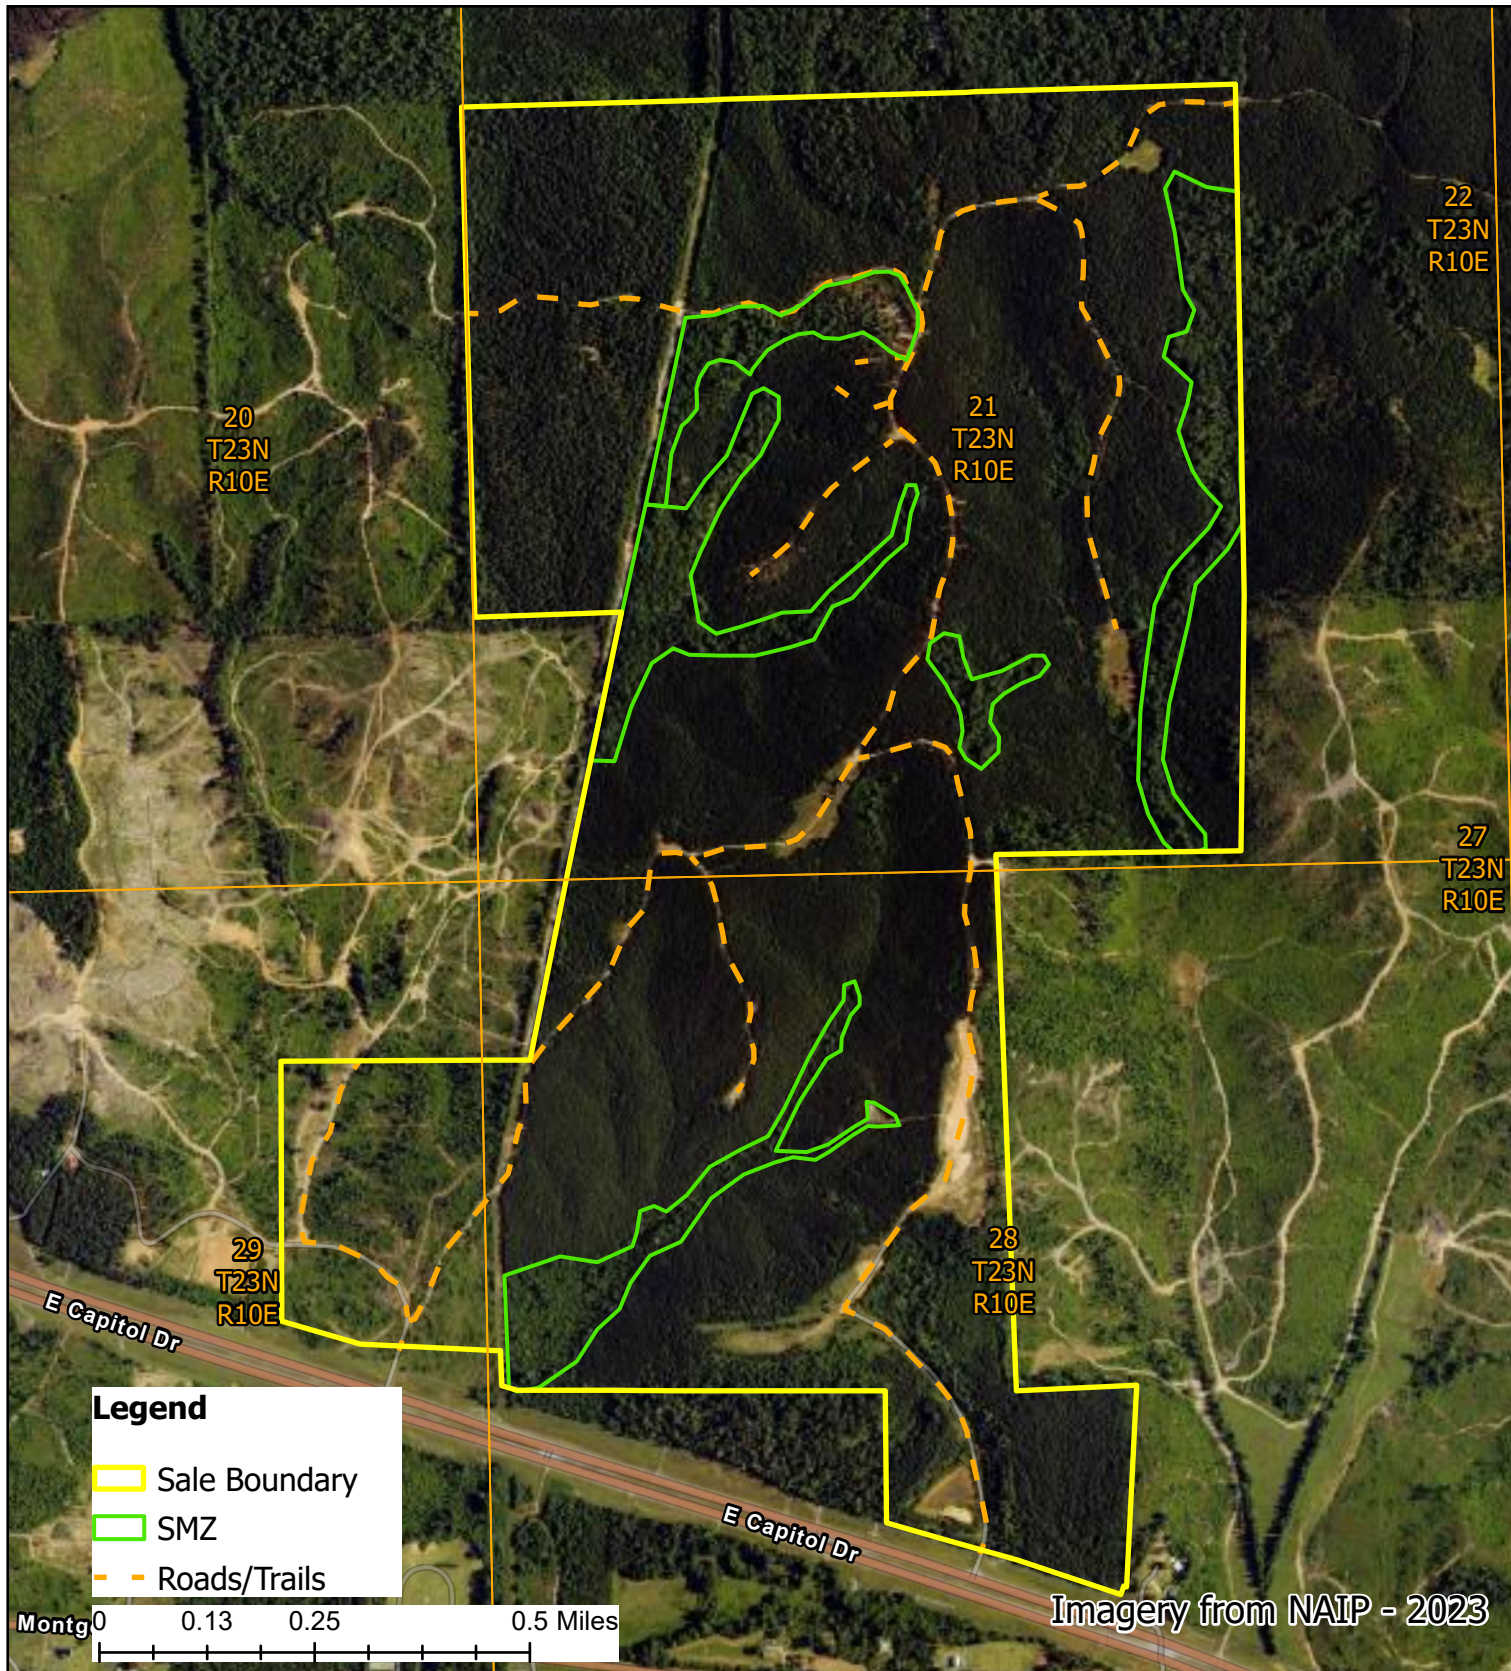

# Hilltop Hunting Retreat - Aerial Map

Approximately 557 acres +/-

See included deed for legal description

### Legend

- Sale Boundary
- SMZ
- Roads/Trails

[www.forestryrealestate.com](http://www.forestryrealestate.com)

This map and all information it contains is provided "AS IS," as a courtesy to potential buyers. Potential buyers should make their own determination regarding the accuracy of the information provided. Neither the seller, DDK Forestry & Real Estate (DDK), their subsidiaries, affiliates nor representatives warrant the accuracy, adequacy or completeness of any information contained herein regarding the property, its condition, boundaries, access, acreage, or timber stand information. DDK expressly disclaims liability for errors or omissions.