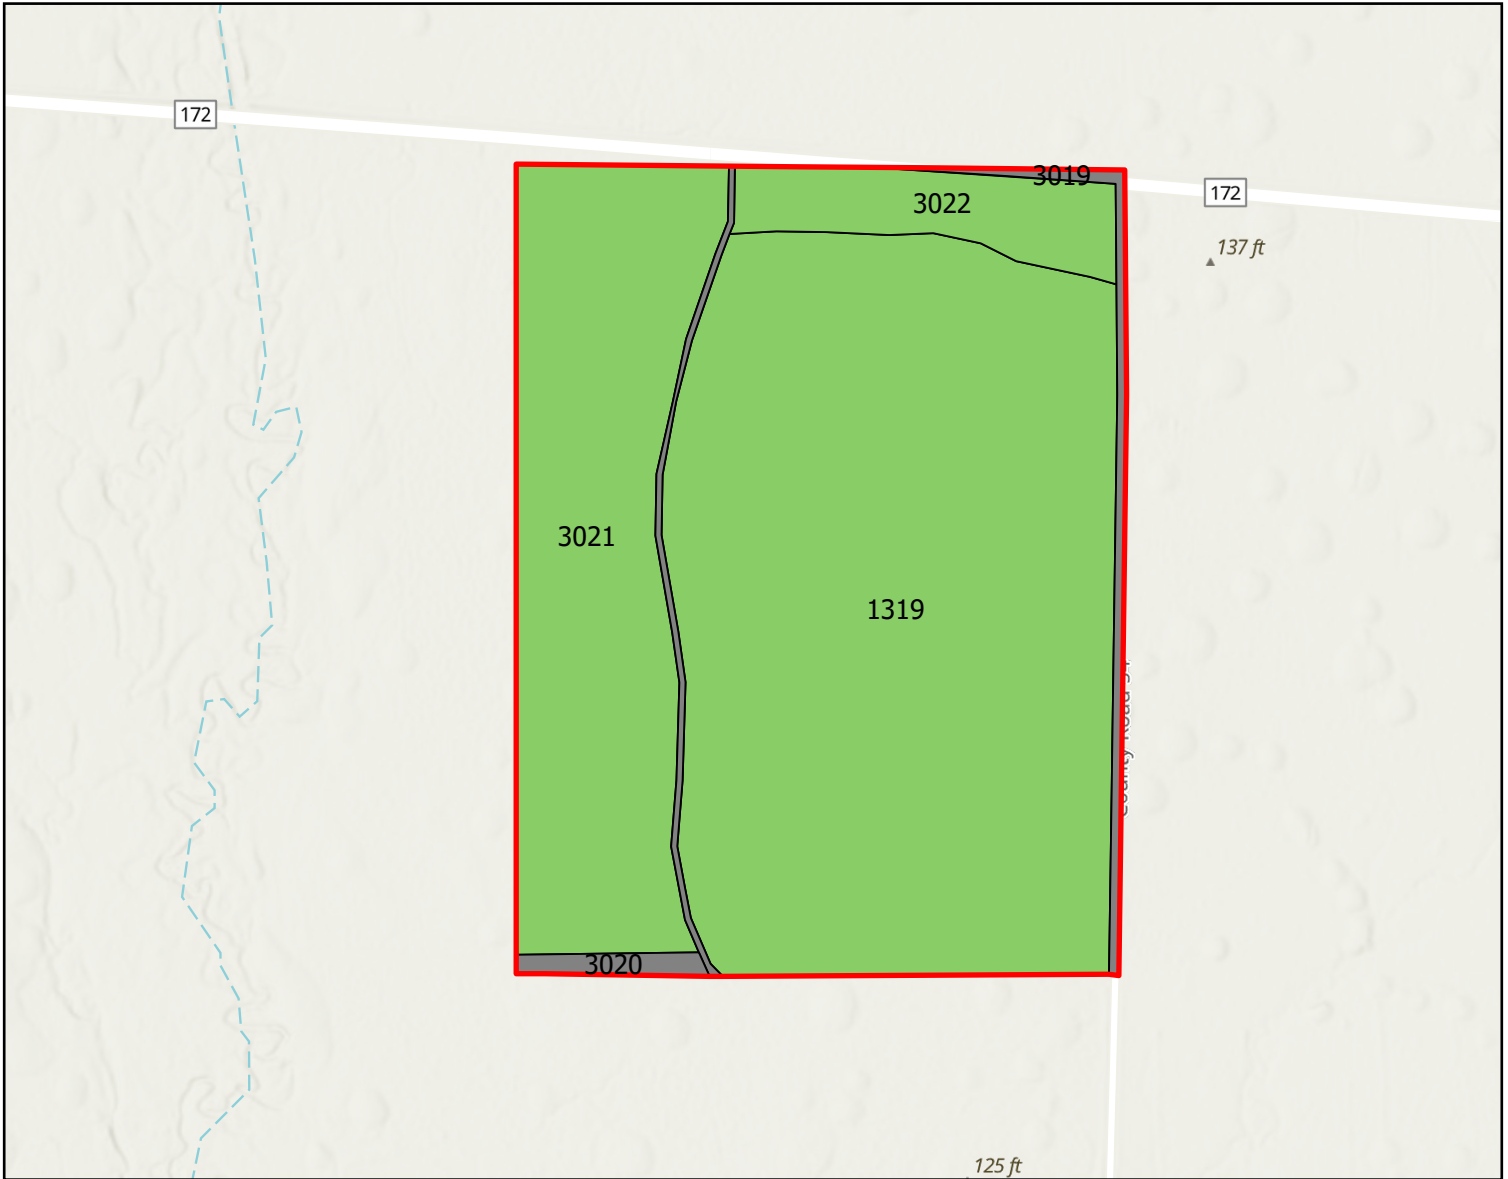

Pinnacle Timberlands Tract 7 - Stand Map

Approximately 120 acres +/-

Legend

 Sale Boundary

Cover Type

 Cutover

 Hardwood

 Loblolly Pine

 Non Forested

 Pine/Hardwood

0 1 2 4 6 8
 Miles

Stand	Cover Type	Year Established	Age	Acres
3021	Loblolly Pine	1994	32	31.74
3022	Loblolly Pine	2001	25	6.81
1319	Loblolly Pine	2023	3	76.5
3019	Non Forested	0	0	3.45
3020	Non Forested	0	0	0.97