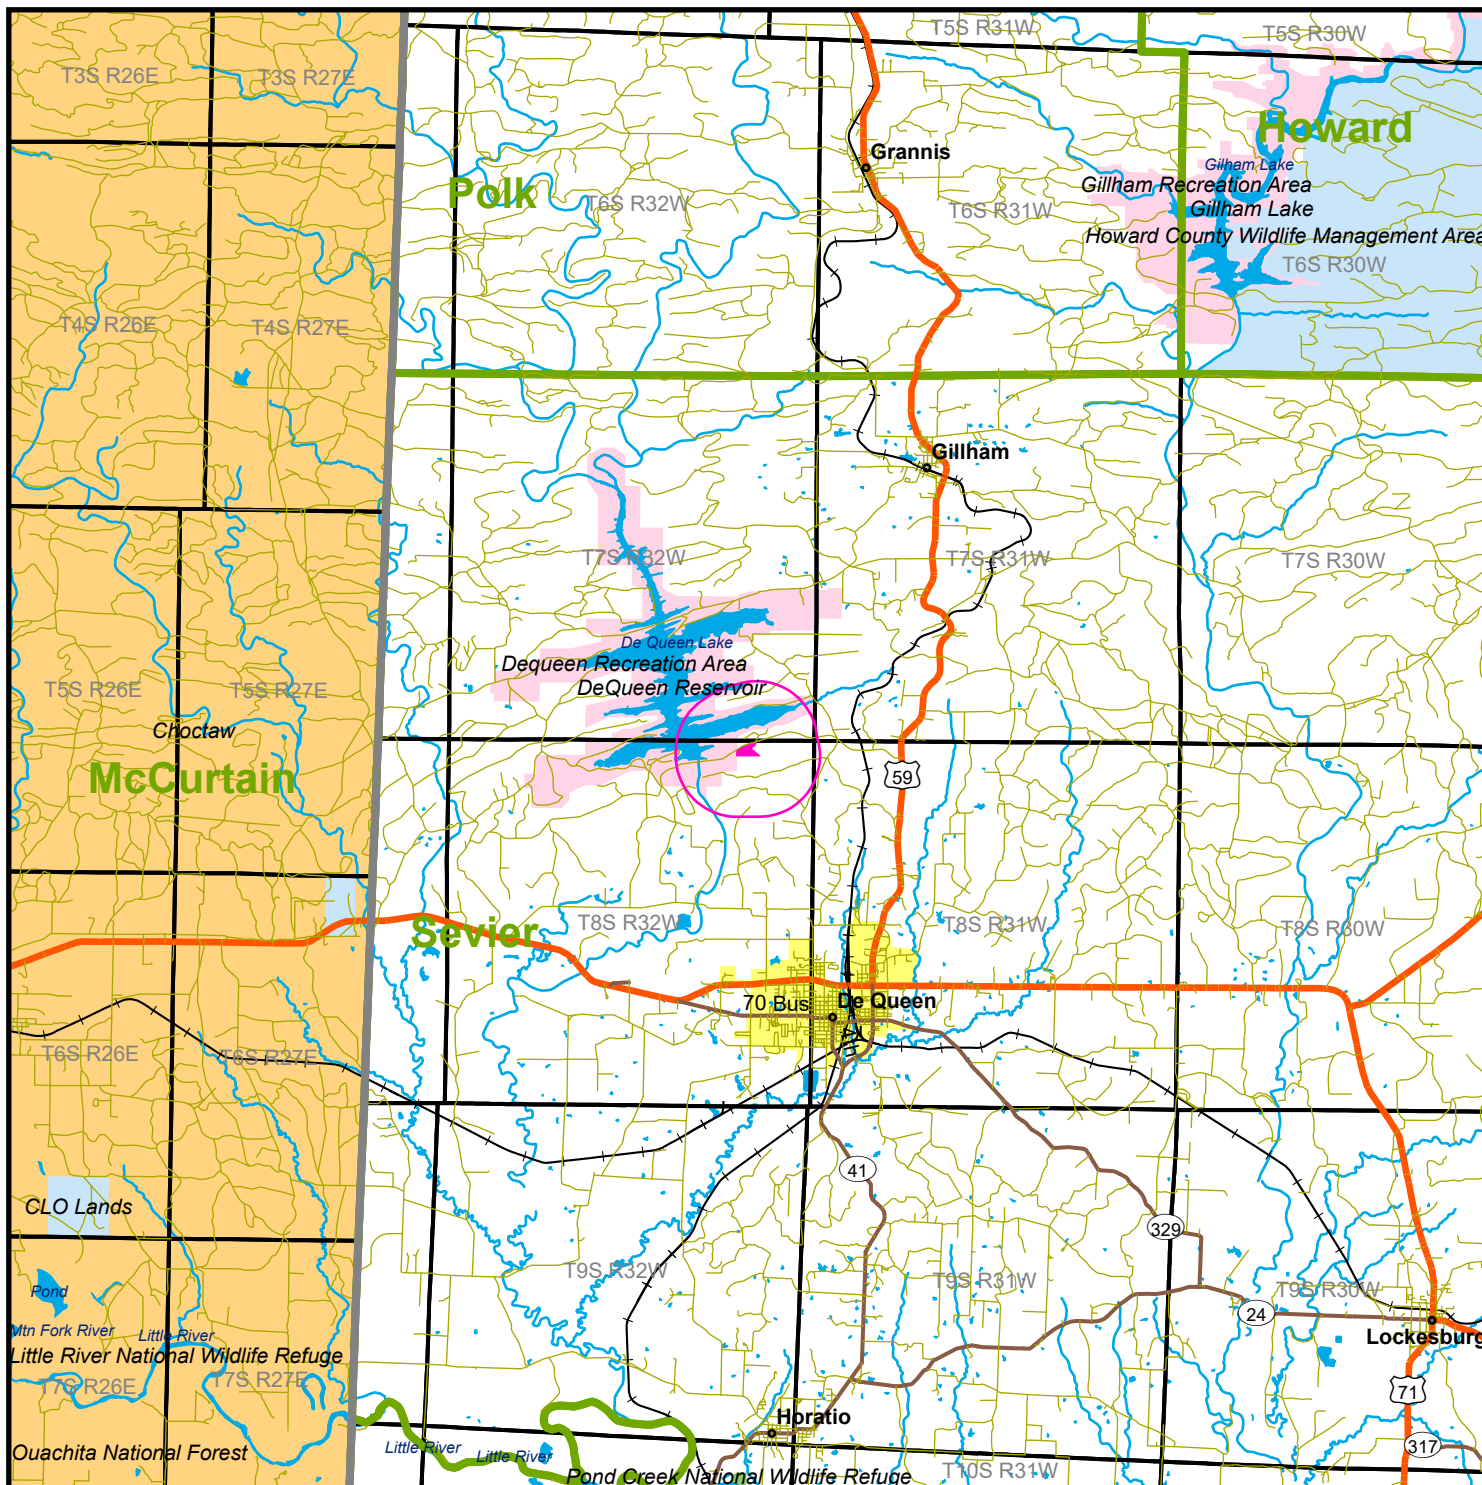

**DeQueen Lake Road West - Parcel Map**  
**Parcel #05133Hb1006**  
 Sevier County, AR - approx. 33.0 acres +/-

Property Listing	Interstate	100' Contour	USFS	NGO/Private
County	US Highway	20' Contour	NPS	State
Lake/Reservoir	State Highway	Railroad	FWS	Unknown
Perennial River/Stream	Other Road		BLM	
Intermittent Stream			Tribal	
			Other Federal	
			County/Local	

## DeQueen Lake Road West - Location Map

**Parcel # 05133Hb1006**

Sevier County, AR - approx. 33.0 acres +/-

The property depicted on this map has not been surveyed. The acreage is an estimate based upon GIS data. The volume information in this report is based on current information in the seller's inventory system. The information is subject to change due to harvest activities and/or updates resulting from routine maintenance of the inventory system. Neither the owner nor its officers, directors, employees or agents represent or warrant the accuracy or completeness of the ownership acreage, the cover type acreage, timber inventory species, grade or volumes, legal or practical access to the property, or operability.