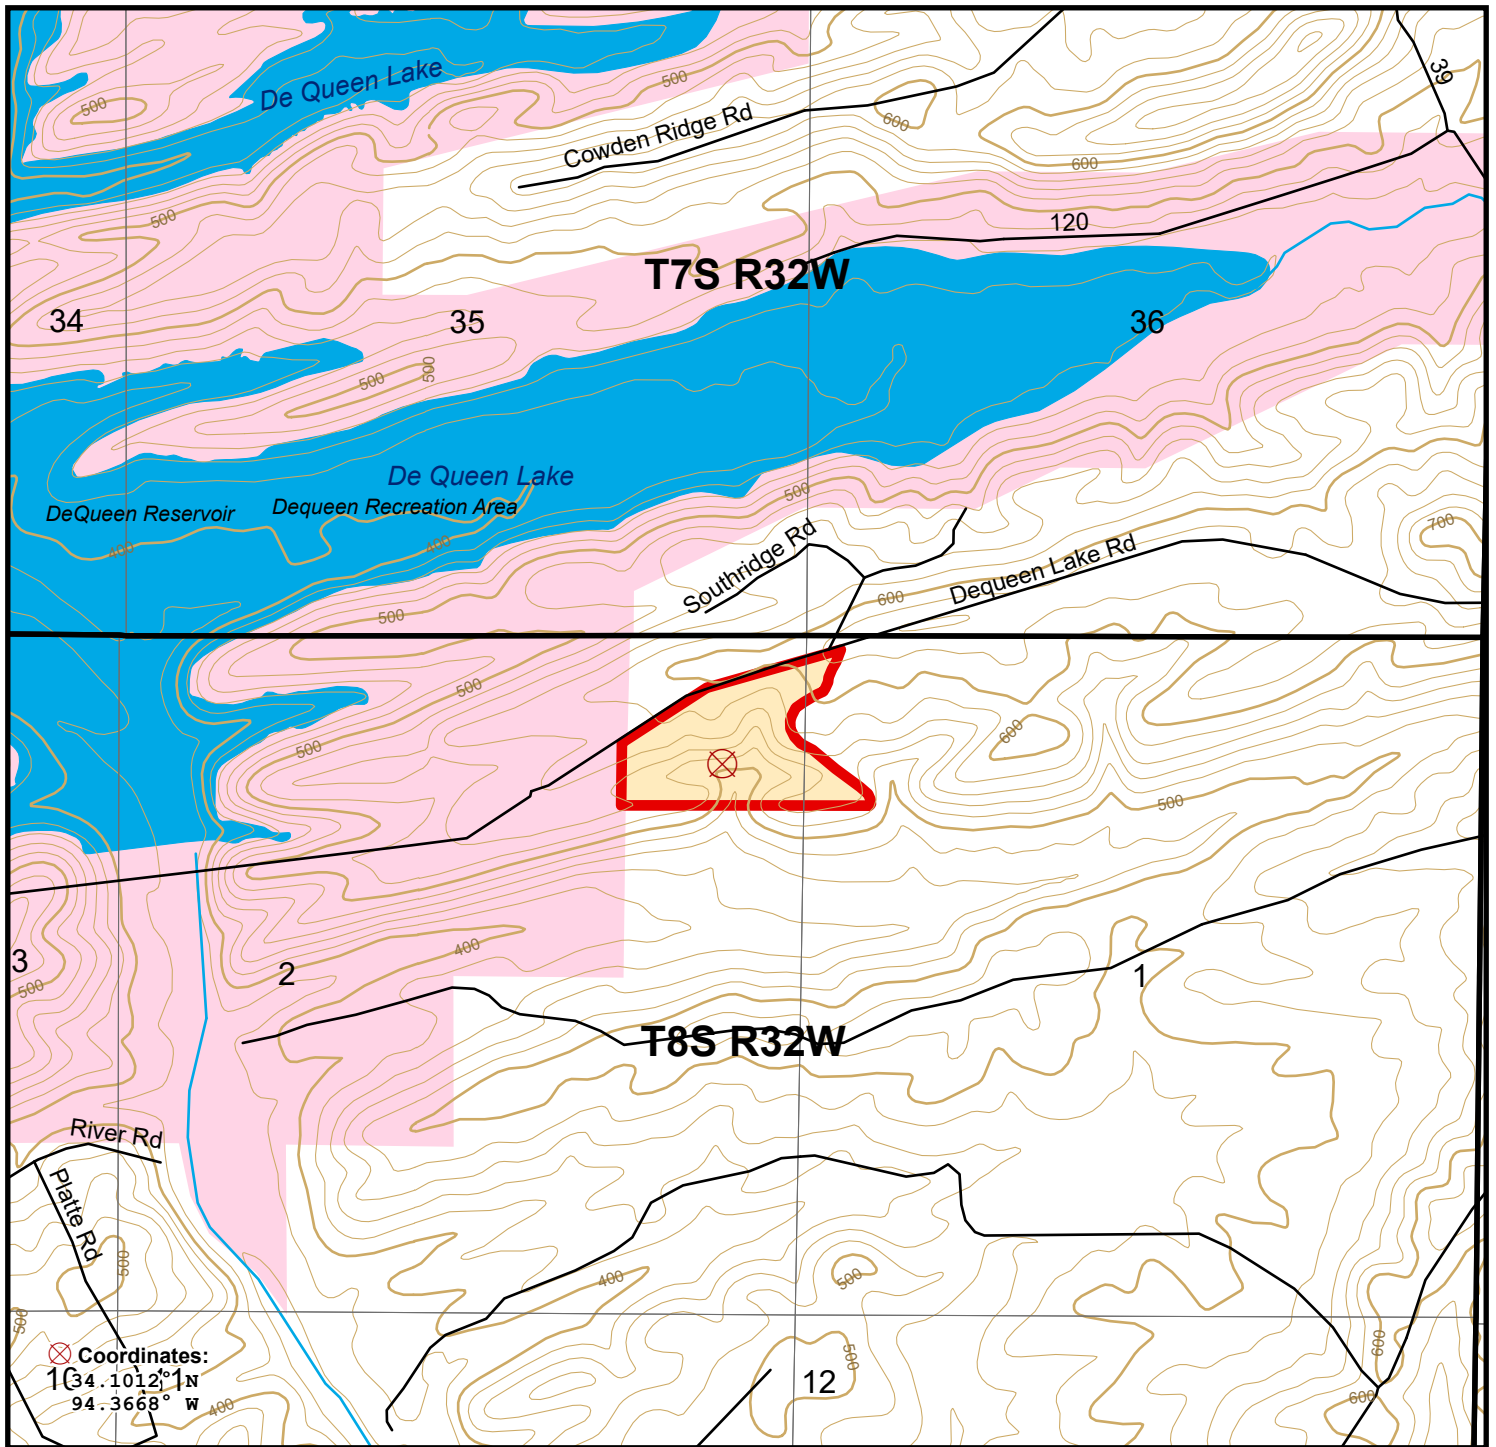

**DeQueen Lake Road West - Stand Map**  
**DeQueen Lake Road West**  
**Parcel # 05133Hb1006**  
 Sevier County, AR - approx. 33.0 acres +/-

SCALE: 1:18,000

Stand #	Cover Type	Age	Acres
12	Pine Plantation < 12 yr	10	29.9
35	Pine	48	3.0

**DeQueen Lake Road West - Parcel Map**  
**Parcel #05133Hb1006**  
 Sevier County, AR - approx. 33.0 acres +/-

Property Listing	Interstate	100' Contour	USFS	NGO/Private
County	US Highway	20' Contour	NPS	State
Lake/Reservoir	State Highway	Railroad	FWS	Unknown
Perennial River/Stream	Other Road		BLM	
Intermittent Stream			Tribal	
			Other Federal	
			County/Local	

## DeQueen Lake Road West - Location Map

**Parcel # 05133Hb1006**

Sevier County, AR - approx. 33.0 acres +/-

The property depicted on this map has not been surveyed. The acreage is an estimate based upon GIS data. The volume information in this report is based on current information in the seller's inventory system. The information is subject to change due to harvest activities and/or updates resulting from routine maintenance of the inventory system. Neither the owner nor its officers, directors, employees or agents represent or warrant the accuracy or completeness of the ownership acreage, the cover type acreage, timber inventory species, grade or volumes, legal or practical access to the property, or operability.