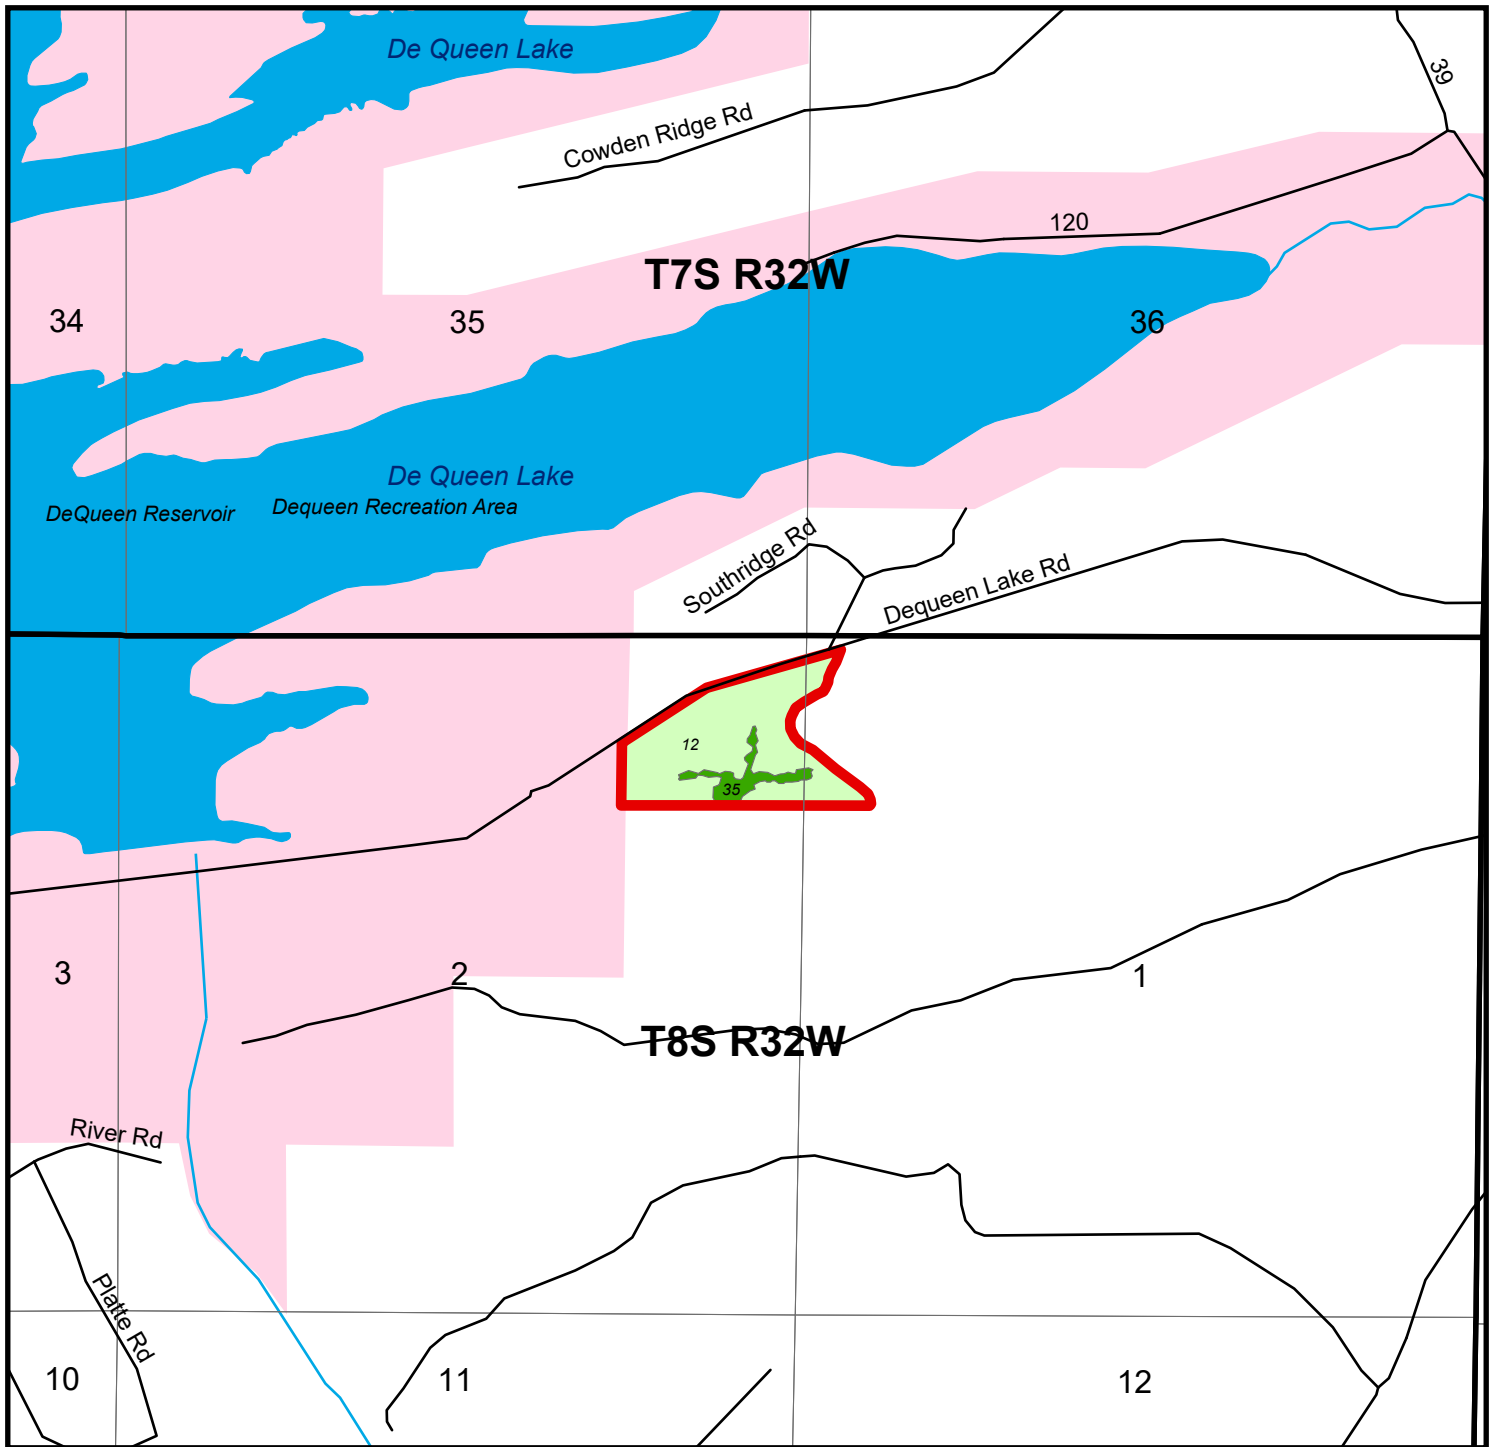

**DeQueen Lake Road West - Photo Map**  
**Parcel #05133Hb1006**  
 Sevier County, AR - approx. 33.0 acres +/-

Property Listing	Interstate	USFS	NGO/Private
County	US Highway	NPS	State
Lake/Reservoir	State Highway	FWS	Unknown
Perennial River/Stream	Other Road	BLM	
Intermittent Stream	Railroad	Tribal	
		Other Federal	
		County/Local	

**DeQueen Lake Road West - Stand Map**  
**DeQueen Lake Road West**  
**Parcel # 05133Hb1006**  
 Sevier County, AR - approx. 33.0 acres +/-

SCALE: 1:18,000

Stand #	Cover Type	Age	Acres
12	Pine Plantation < 12 yr	10	29.9
35	Pine	48	3.0

**DeQueen Lake Road West - Parcel Map**  
**Parcel #05133Hb1006**  
 Sevier County, AR - approx. 33.0 acres +/-

Property Listing	Interstate	100' Contour	USFS	NGO/Private
County	US Highway	20' Contour	NPS	State
Lake/Reservoir	State Highway	Railroad	FWS	Unknown
Perennial River/Stream	Other Road		BLM	
Intermittent Stream			Tribal	
			Other Federal	
			County/Local	

## DeQueen Lake Road West - Location Map

**Parcel # 05133Hb1006**

Sevier County, AR - approx. 33.0 acres +/-

The property depicted on this map has not been surveyed. The acreage is an estimate based upon GIS data. The volume information in this report is based on current information in the seller's inventory system. The information is subject to change due to harvest activities and/or updates resulting from routine maintenance of the inventory system. Neither the owner nor its officers, directors, employees or agents represent or warrant the accuracy or completeness of the ownership acreage, the cover type acreage, timber inventory species, grade or volumes, legal or practical access to the property, or operability.