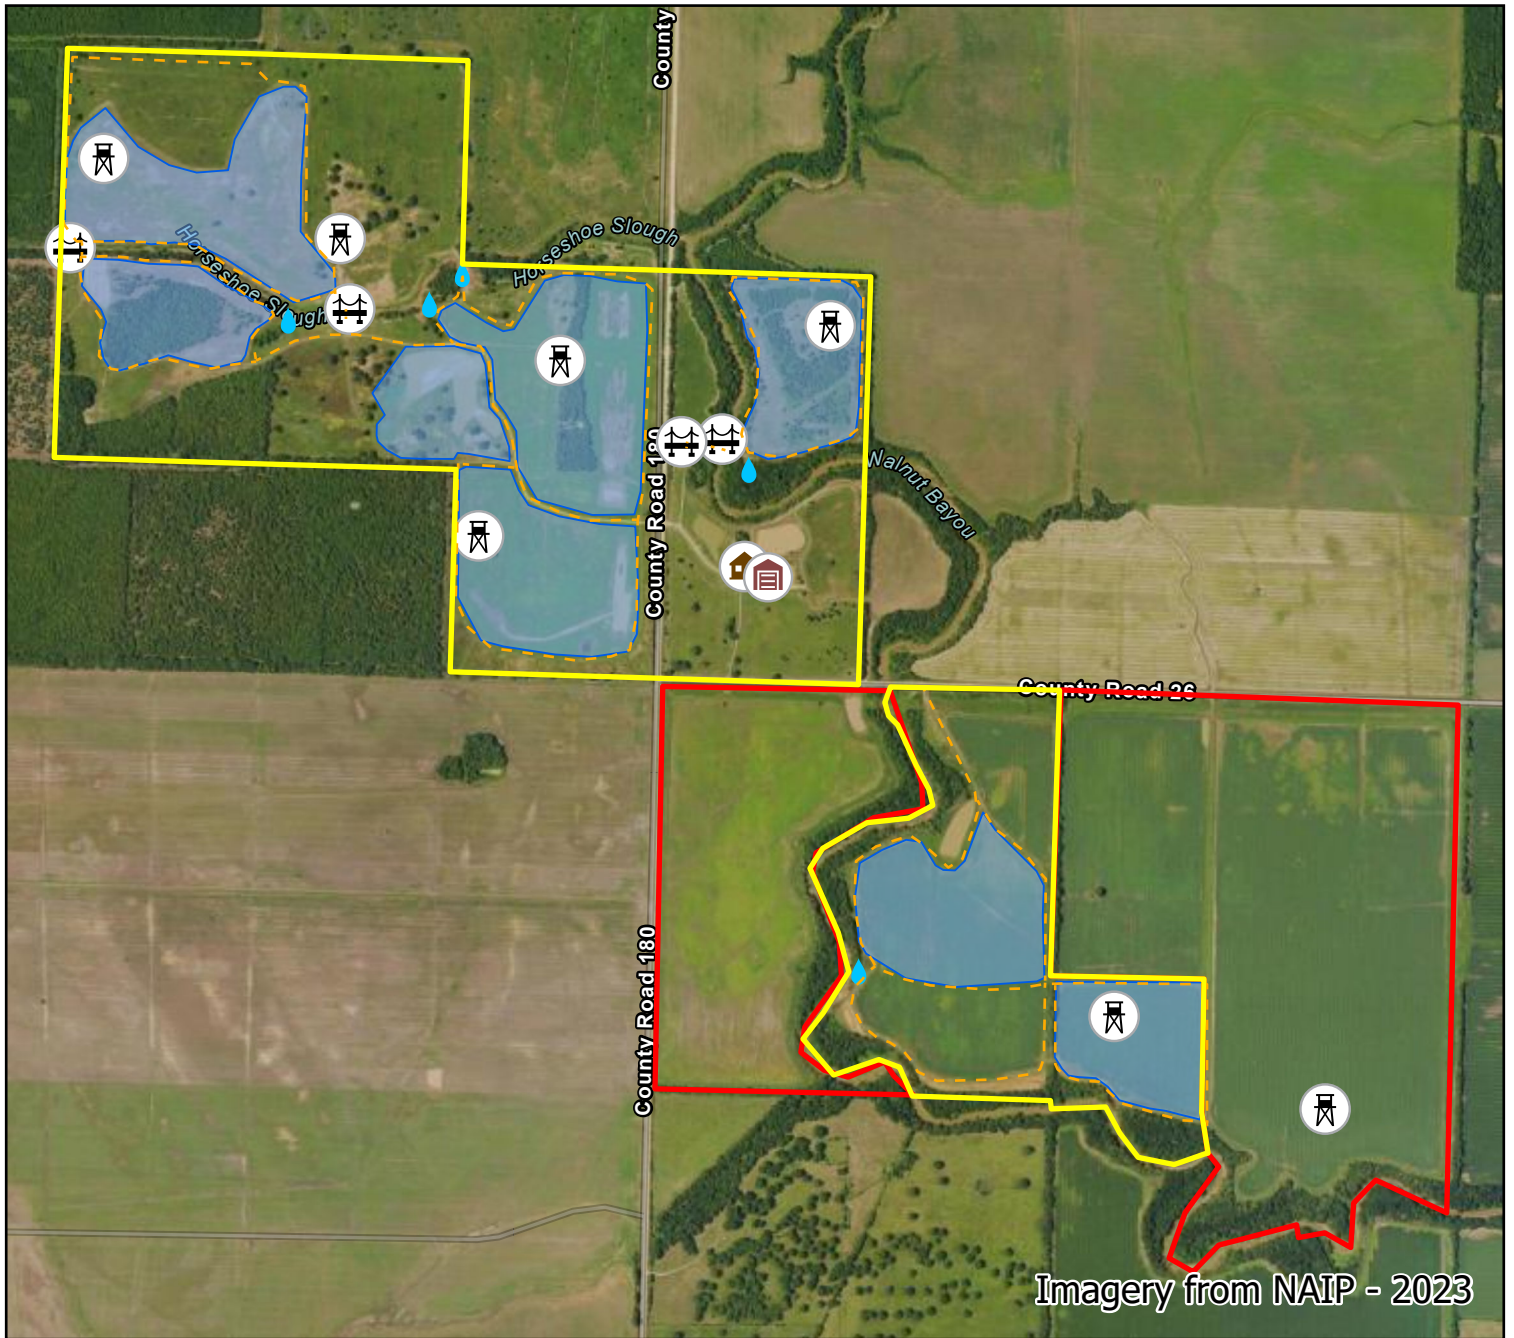

Pecan Flats Sporting Lodge - Property Features Map

Approximately 422 acres +/-

Legend

- | | | | |
|------------------------|--------------|----------------|-------------------------|
| Sale Boundary | Roads/Trails | Lodge | Bunkhouse/Shop/ Barn |
| Leased Boundaries | Pump Sites | Hunting Blinds | |
| Ponds/Flooded Areas | Bridges | | |

0 0.13 0.25 0.5 Miles

N
↑

Phone: 1-501-291-8600
www.forestryrealestate.com

This map and all information it contains is provided "AS IS," as a courtesy to potential buyers. Potential buyers should make their own determination regarding the accuracy of the information provided. Neither the seller, Davis DuBose Knight Forestry & Real Estate LLC (DDK), their subsidiaries, affiliates nor representatives warrant the accuracy, adequacy or completeness of any information contained herein regarding the property, its condition, boundaries, access, acreage, or timber stand information. DDKFRE expressly disclaims liability for errors or omissions.