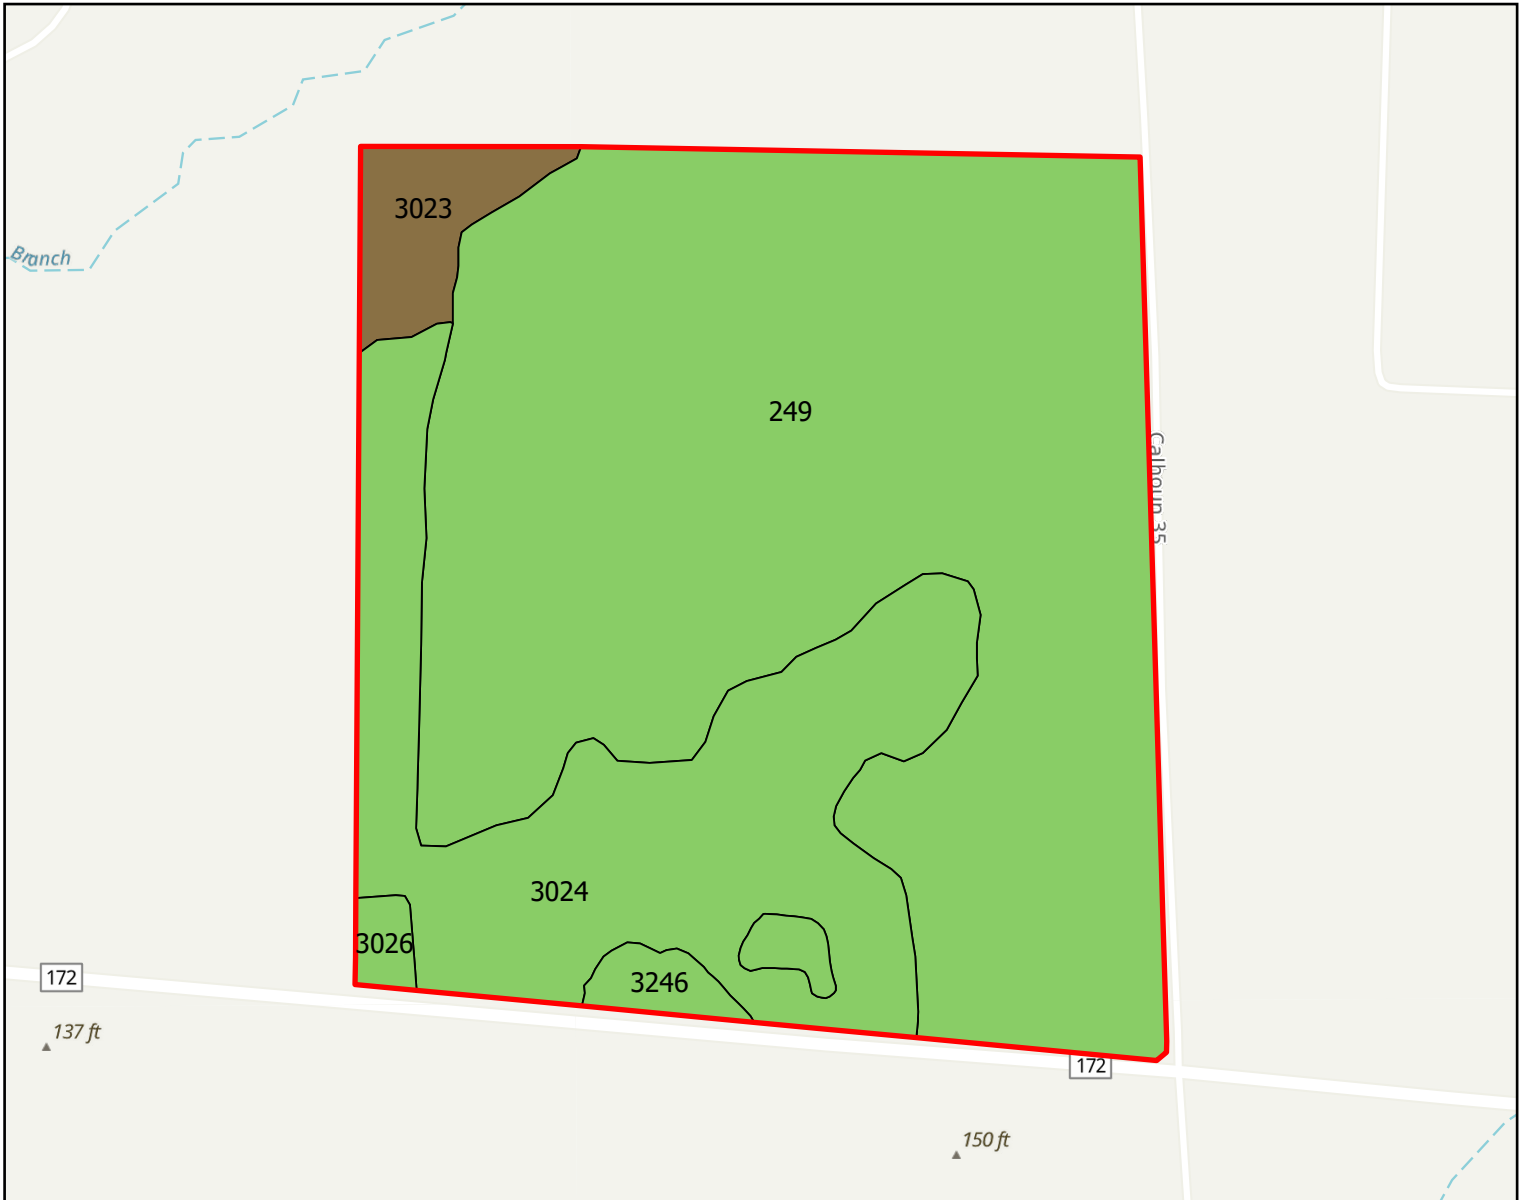

# Pinnacle Timberlands Tract 8- Stand Map

Approximately 169 acres +/-

## Legend

Sale Boundary

Cover Type

Cutover

Hardwood

Loblolly Pine

Pine/Hardwood

Non Forested

0 1 2 4 6 8  
 Miles

Stand	Cover Type	Year Established	Age	Acres
3023	Hardwood	1960	66	5.87
3026	Loblolly Pine	2004	22	1.26
3246	Loblolly Pine	2015	11	3.21
249	Loblolly Pine	2023	3	117.84
3024	Loblolly Pine	2024	2	40.58