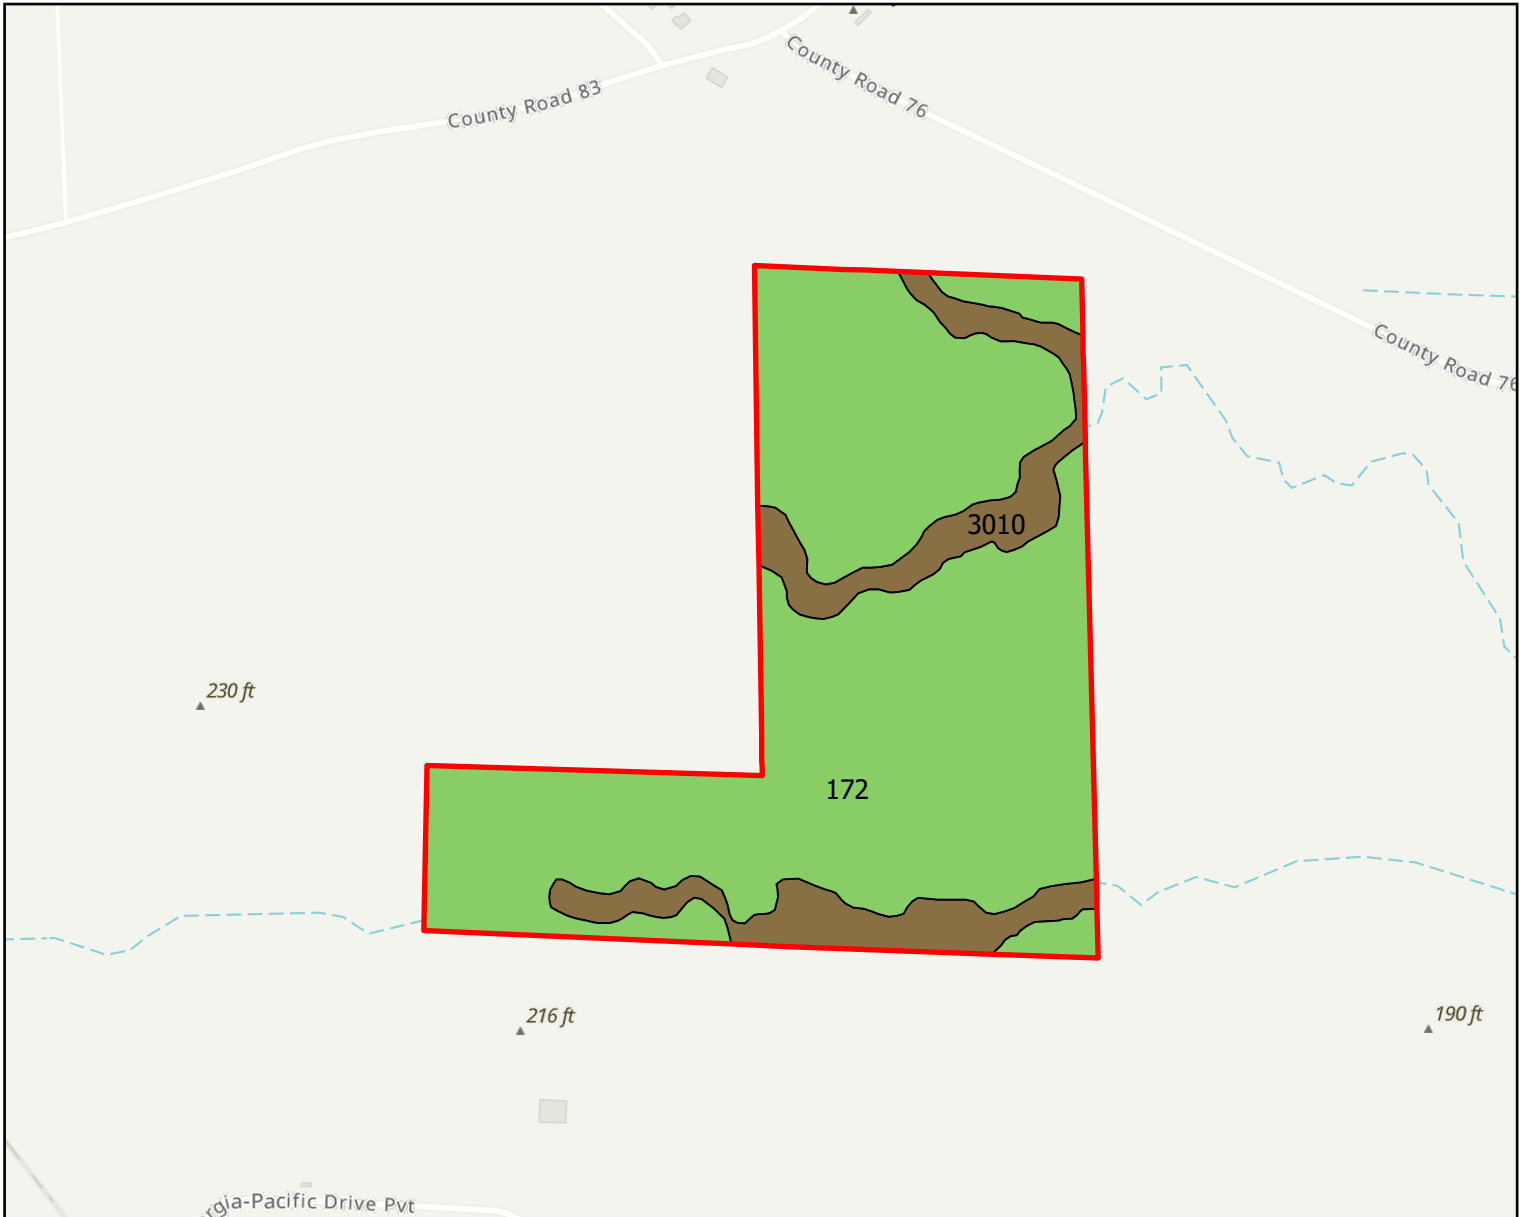

Pinnacle Timberlands Tract 2- Stand Map

Approximately 98 acres +/-

Legend

Sale Boundary

Cover Type

Cutover

Hardwood

Loblolly Pine

Pine/Hardwood

Non Forested

0 1 2 4 6 8
 Miles

Stand	Cover Type	Year Established	Age	Acres
3010	Hardwood	1940	86	14.88
172	Loblolly Pine	2024	2	83.49

Phone: 1-501-291-8600
www.forestryrealestate.com

This map and all information it contains is provided "AS IS," as a courtesy to potential buyers. Potential buyers should make their own determination regarding the accuracy of the information provided. Neither the seller, Davis DuBose Knight Forestry & Real Estate LLC (DDK), their subsidiaries, affiliates nor representatives warrant the accuracy, adequacy or completeness of any information contained herein regarding the property, its condition, boundaries, access, acreage, or timber stand information. DDKFRE expressly disclaims liability for errors or omissions.