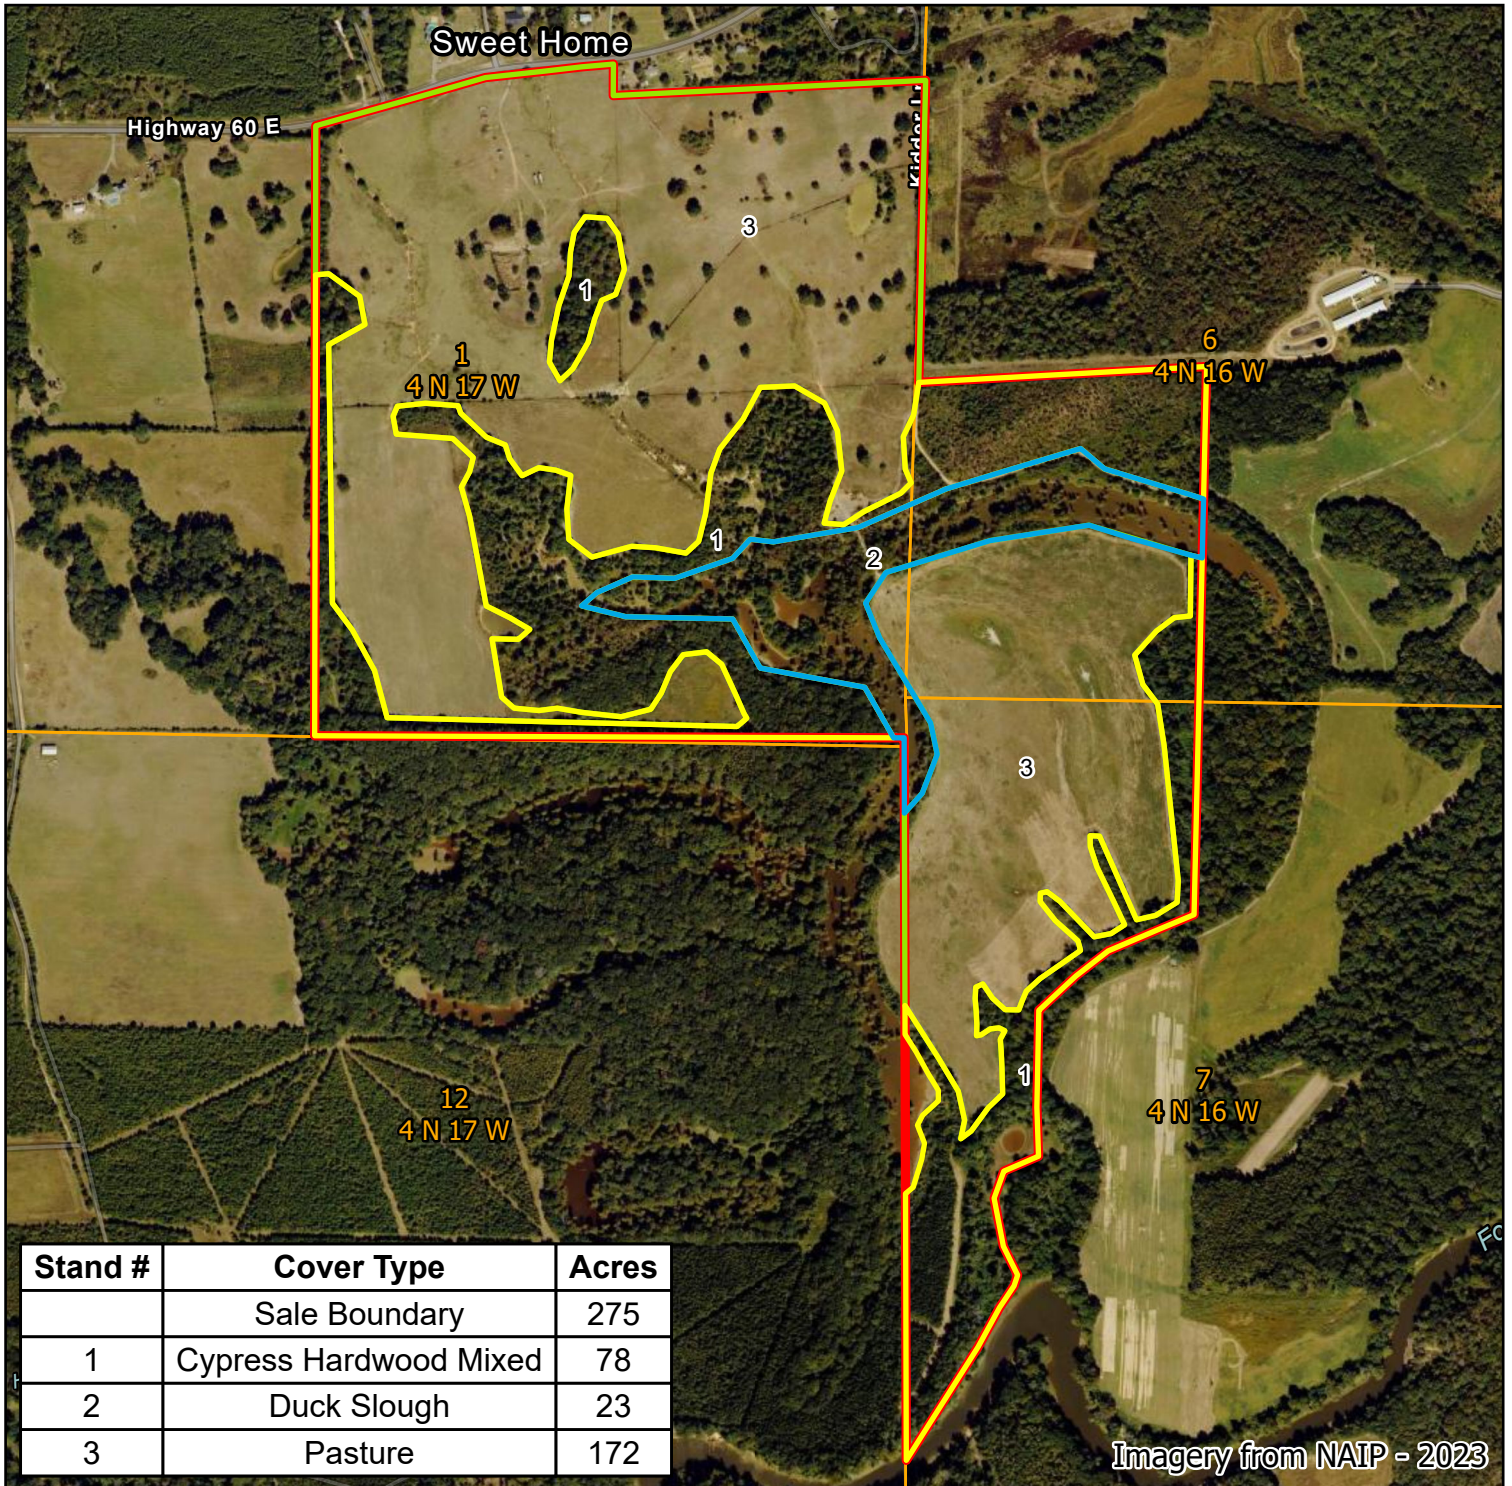

Fourche La Fave River Ranch - Stand Map

Sale Boundary 275 acres +/-

Legend

- Sale Boundary
- Cypress Hardwood Mixed
- PLSS Sections
- Pasture
- Duck Slough

N
↑

Phone: 1-501-291-8600
www.forestryrealestate.com

This map and all information it contains is provided "AS IS," as a courtesy to potential buyers. Potential buyers should make their own determination regarding the accuracy of the information provided. Neither the seller, Davis DuBose Knight Forestry & Real Estate LLC (DDK), their subsidiaries, affiliates nor representatives warrant the accuracy, adequacy or completeness of any information contained herein regarding the property, its condition, boundaries, access, acreage, or timber stand information. DDKFRE expressly disclaims liability for errors or omissions.