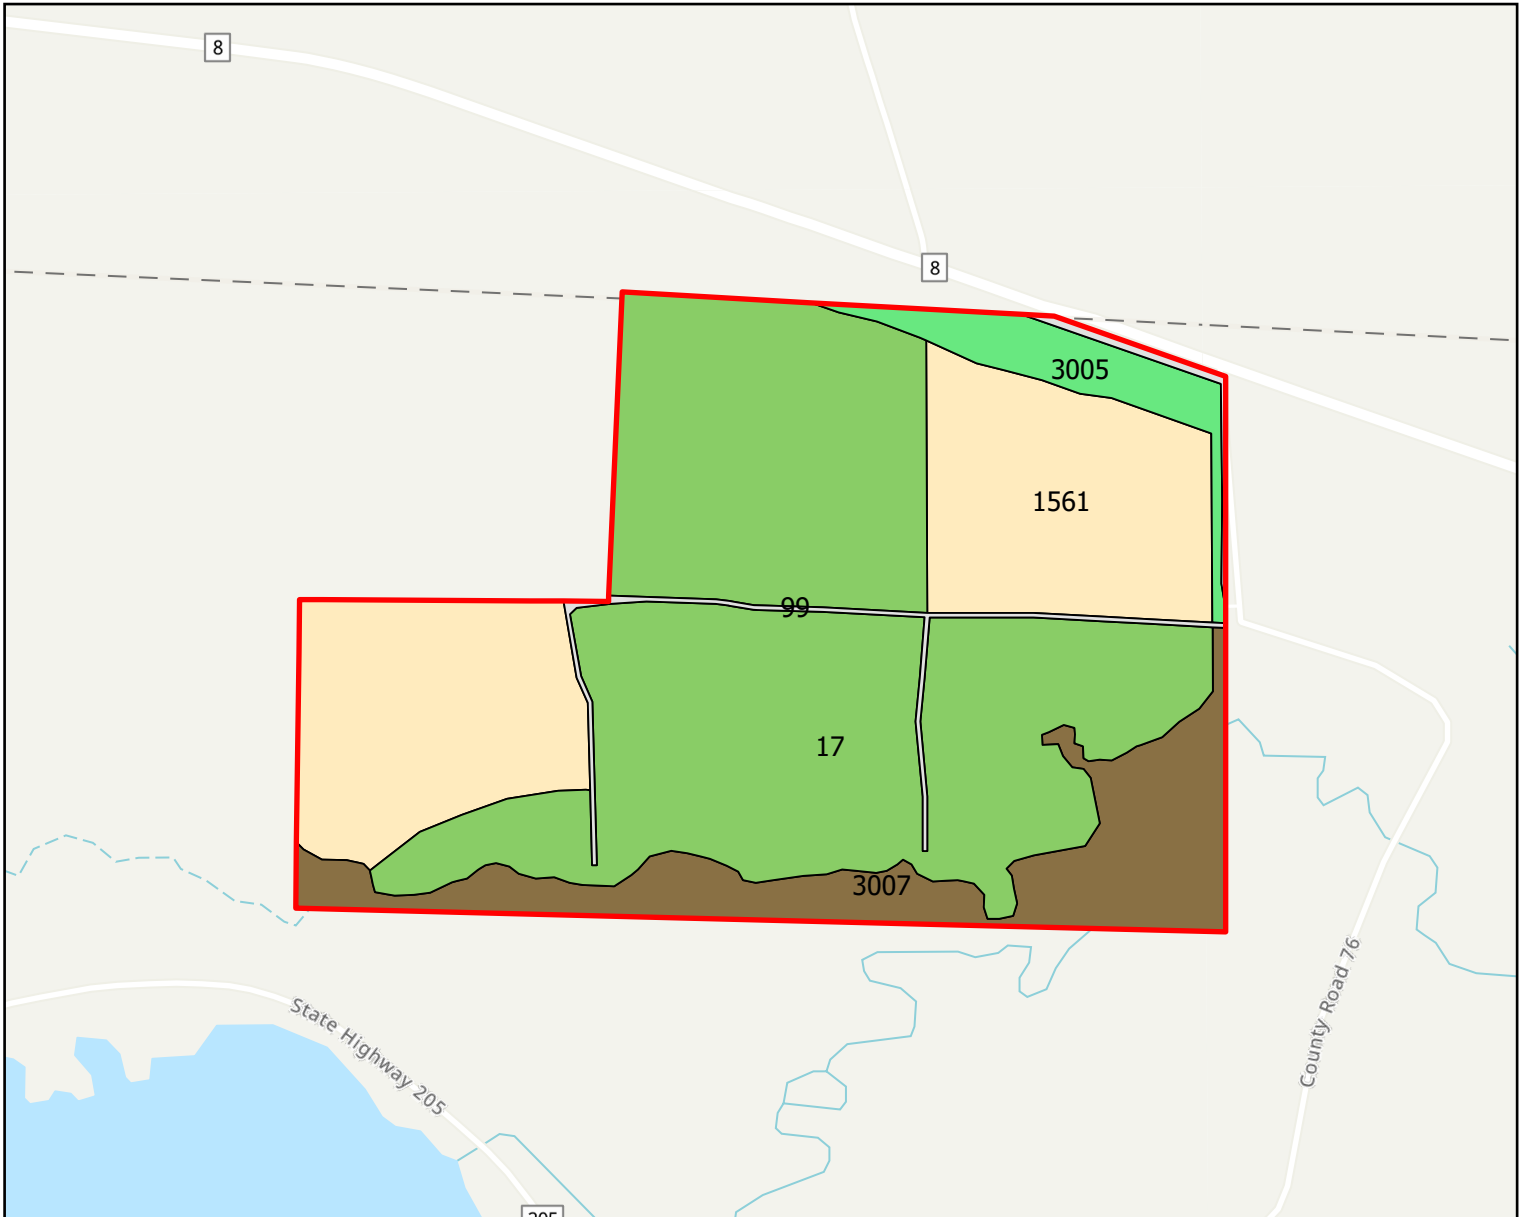

Pinnacle Timberlands Tract 1- Stand Map

Approximately 204 acres +/-

Legend

Sale Boundary

Cover Type

Cutover

Hardwood

Loblolly Pine

Pine/Hardwood

Non Forested

0 1 2 4 6 8
 Miles

Stand	Cover Type	Year Established	Age	Acres
3007	Hardwood	1929	97	27.74
3005	Pine/Hardwood	1948	78	8.32
1561	Cutover	2024	2	55.73
17	Loblolly Pine	2024	2	108.12
99	Non Forested	0	0	3.5