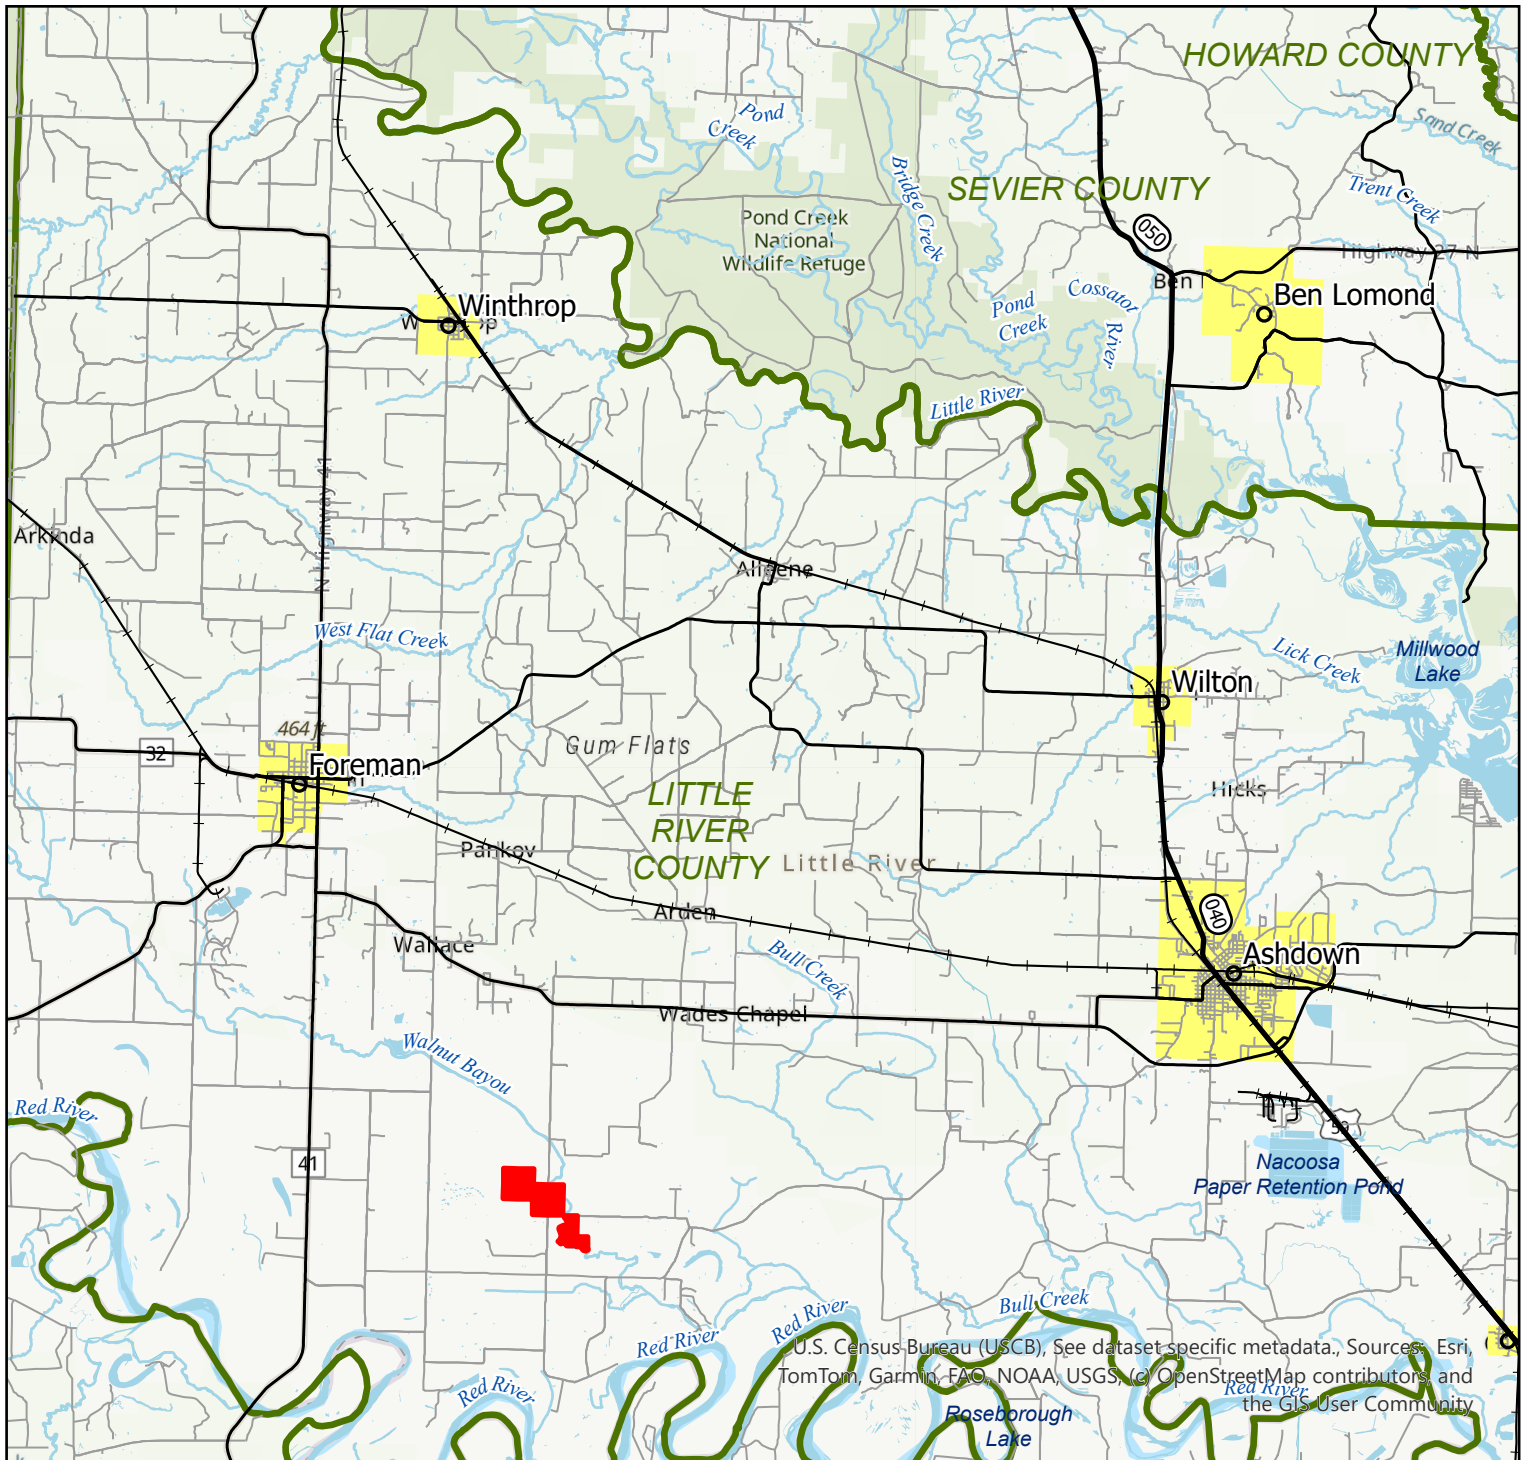

# Pecan Flats Sporting Lodge - Location Map

Approximately 422 acres +/-

U.S. Census Bureau (USCB), See dataset-specific metadata, Sources: Esri, TomTom, Garmin, FAO, NOAA, USGS, (c) OpenStreetMap contributors, and the GIS User Community

## Legend

- Sale Boundary
- AR COUNTIES
- CITY LIMITS
- US HIGHWAYS
- RAILROADS
- US HIGHWAYS
- LOCAL ROADS

N  
↑

Phone: 1-501-291-8600  
www.forestryrealestate.com

This map and all information it contains is provided "AS IS," as a courtesy to potential buyers. Potential buyers should make their own determination regarding the accuracy of the information provided. Neither the seller, Davis DuBose Knight Forestry & Real Estate LLC (DDK), their subsidiaries, affiliates nor representatives warrant the accuracy, adequacy or completeness of any information contained herein regarding the property, its condition, boundaries, access, acreage, or timber stand information. DDKFRE expressly disclaims liability for errors or omissions.