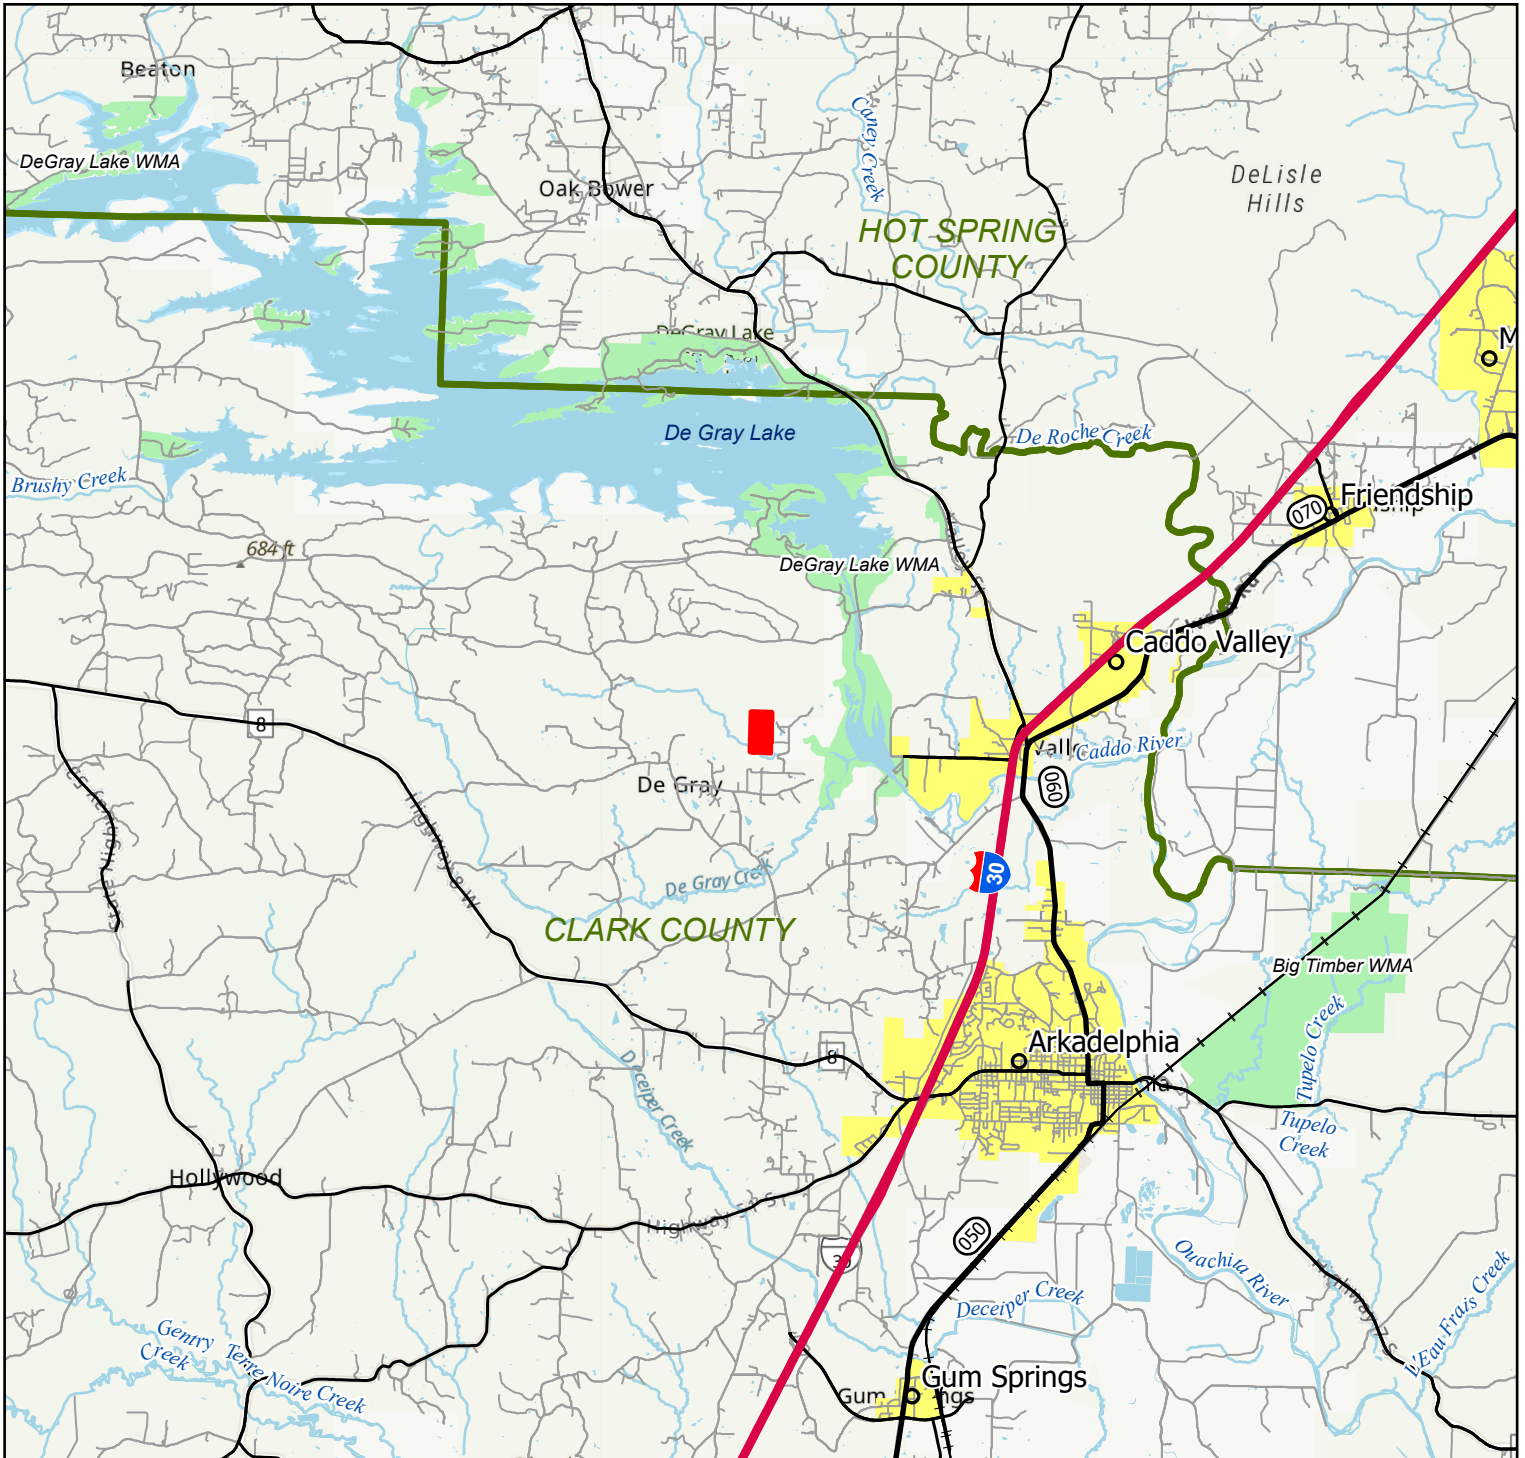

# Little DeGray Creek - Location Map

Approximately 80 acres +/-

## Legend

- Sale Boundary
- AR COUNTIES
- CITY LIMITS
- US HIGHWAYS
- INTERSTATE
- RAILROADS
- LOCAL ROADS
- Wildlife Management Areas

  
**Phone: 1-501-291-8600**  
**www.forestryrealestate.com**

**DDK**  
 FORESTRY & REAL ESTATE

This map and all information it contains is provided "AS IS," as a courtesy to potential buyers. Potential buyers should make their own determination regarding the accuracy of the information provided. Neither the seller, Davis DuBose Knight Forestry & Real Estate LLC (DDK), their subsidiaries, affiliates nor representatives warrant the accuracy, adequacy or completeness of any information contained herein regarding the property, its condition, boundaries, access, acreage, or timber stand information. DDKFRE expressly disclaims liability for errors or omissions.