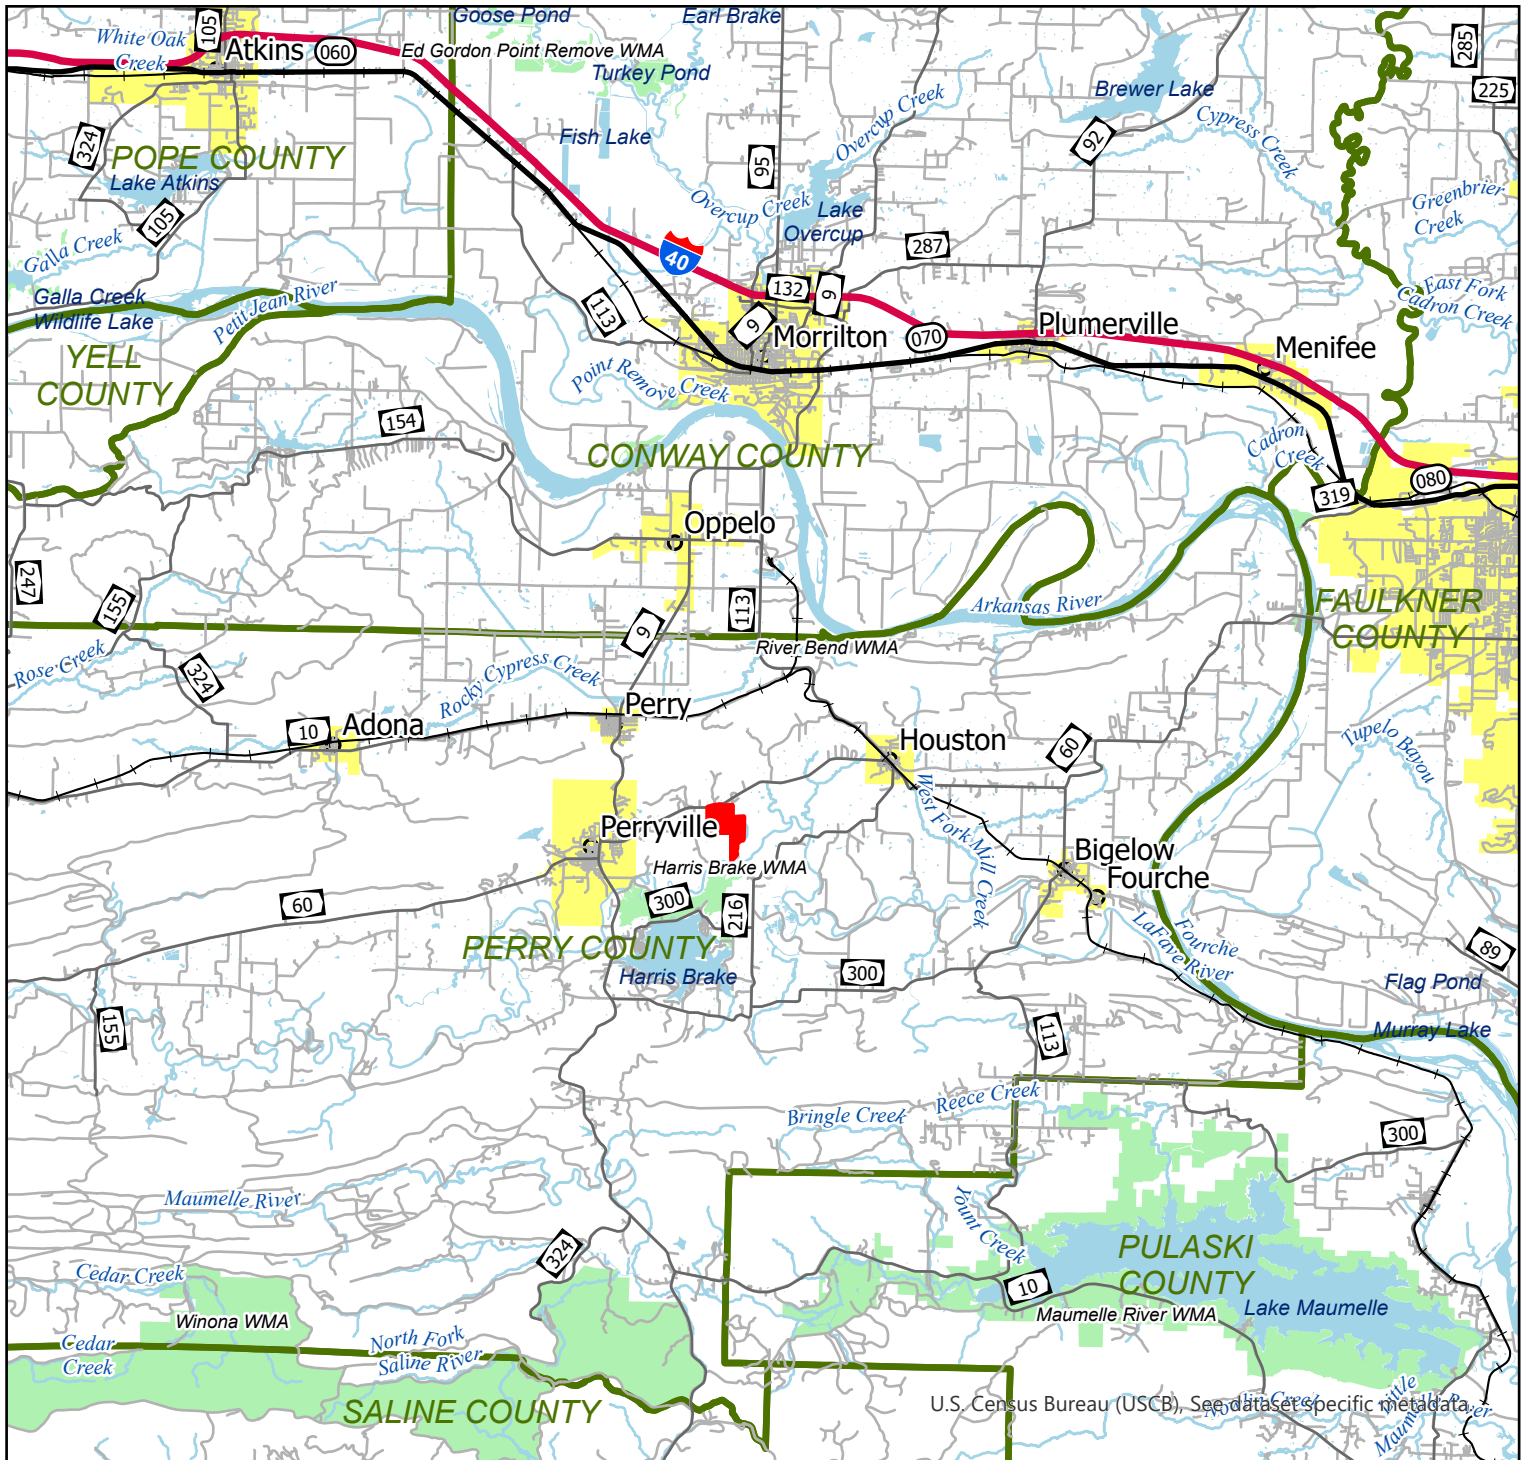

Fourche La Fave River Ranch - 275 acres +/-

Location Map

Legend

- Sale Boundary
- AR COUNTIES
- CITY LIMITS
- US HIGHWAYS
- INTERSTATE
- AR STATE HIGHWAYS
- LOCAL ROADS
- RAILROADS
- Lake/Reservoir
- Perennial River/Stream
- Wildlife Management Areas

Phone: 1-501-291-8600
www.forestryrealestate.com

This map and all information it contains is provided "AS IS," as a courtesy to potential buyers. Potential buyers should make their own determination regarding the accuracy of the information provided. Neither the seller, Davis DuBose Knight Forestry & Real Estate LLC (DDK), their subsidiaries, affiliates nor representatives warrant the accuracy, adequacy or completeness of any information contained herein regarding the property, its condition, boundaries, access, acreage, or timber stand information. DDKFRE expressly disclaims liability for errors or omissions.