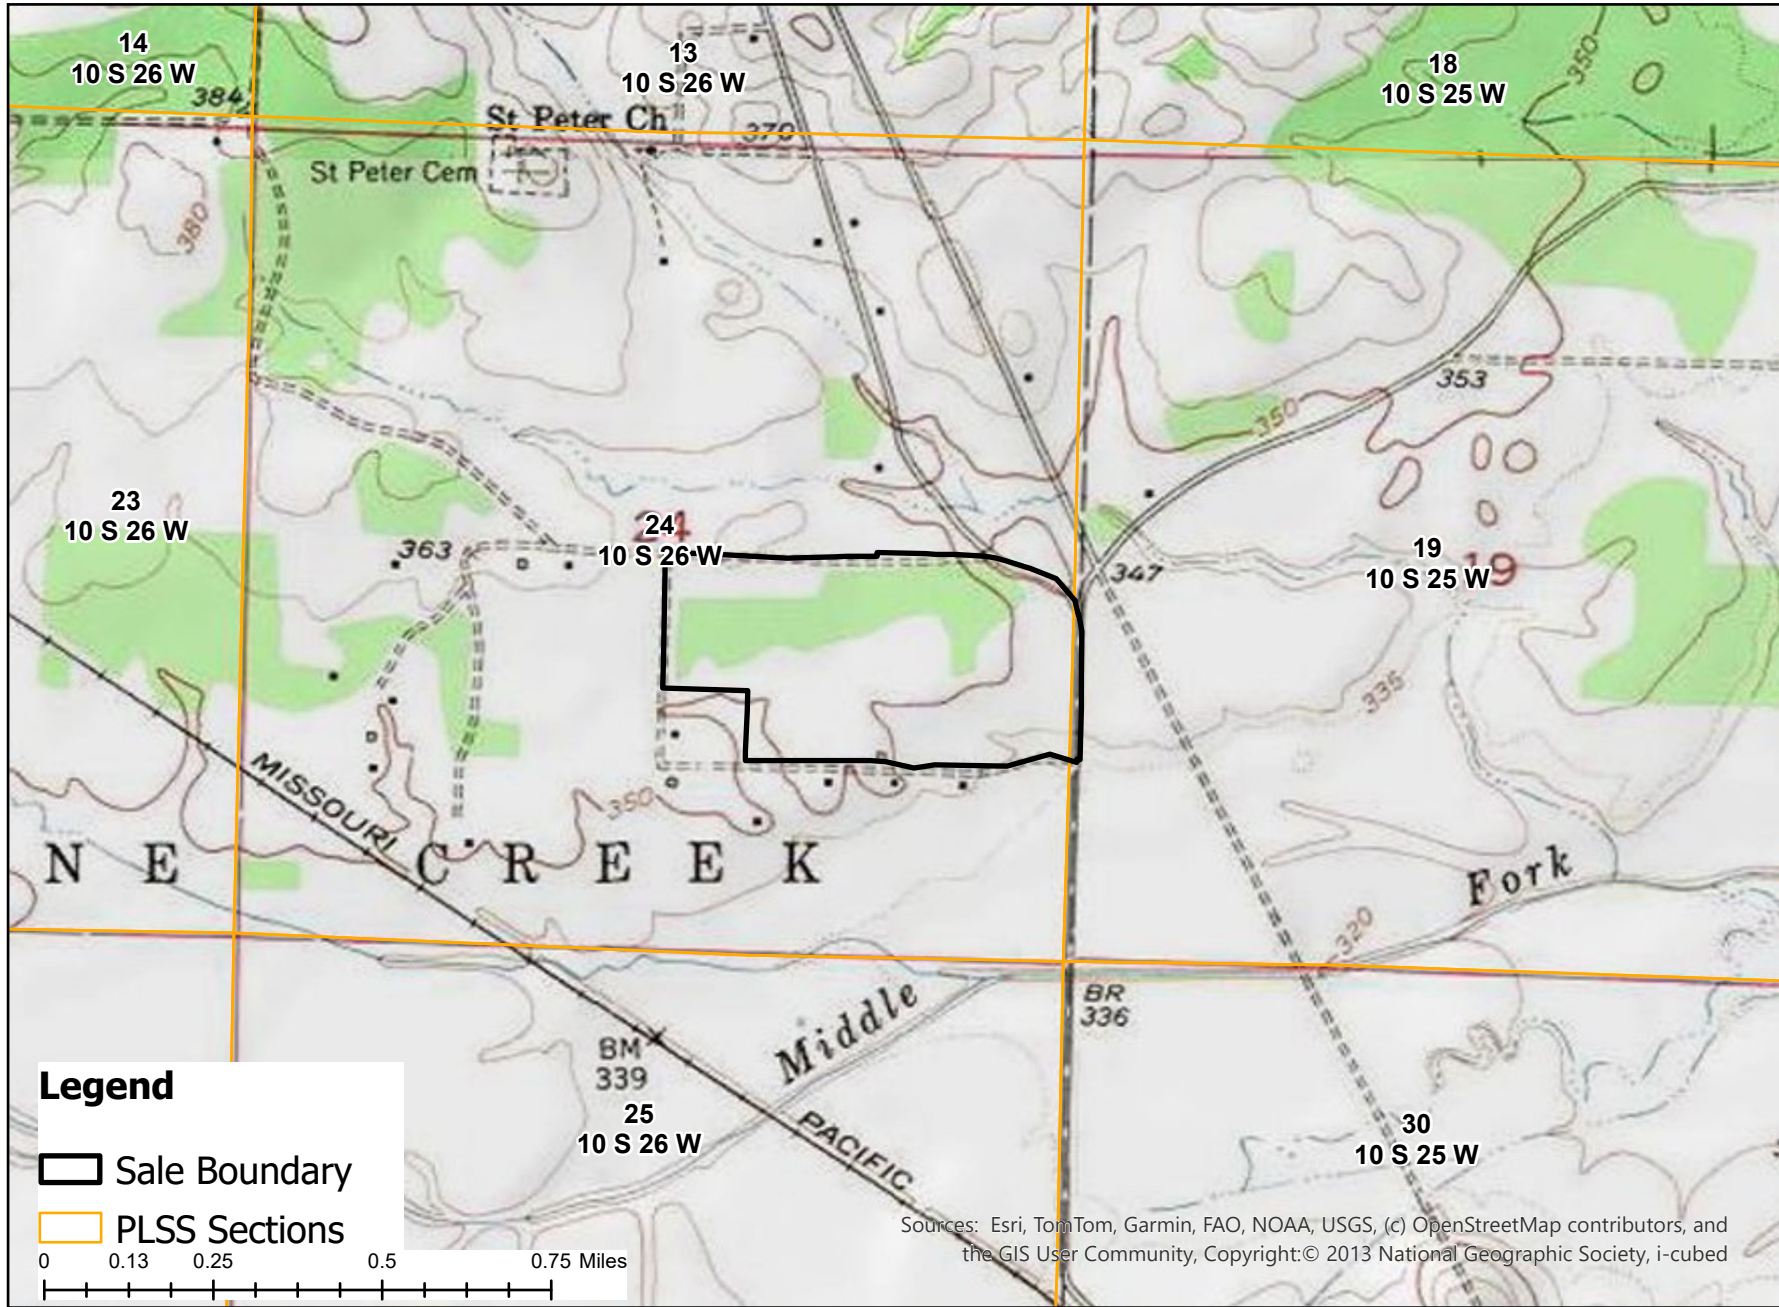

Ozan Hunting Retreat - Topo Map

Approximately 76 acres +/-

Sources: Esri, TomTom, Garmin, FAO, NOAA, USGS, (c) OpenStreetMap contributors, and the GIS User Community, Copyright:© 2013 National Geographic Society, i-cubed