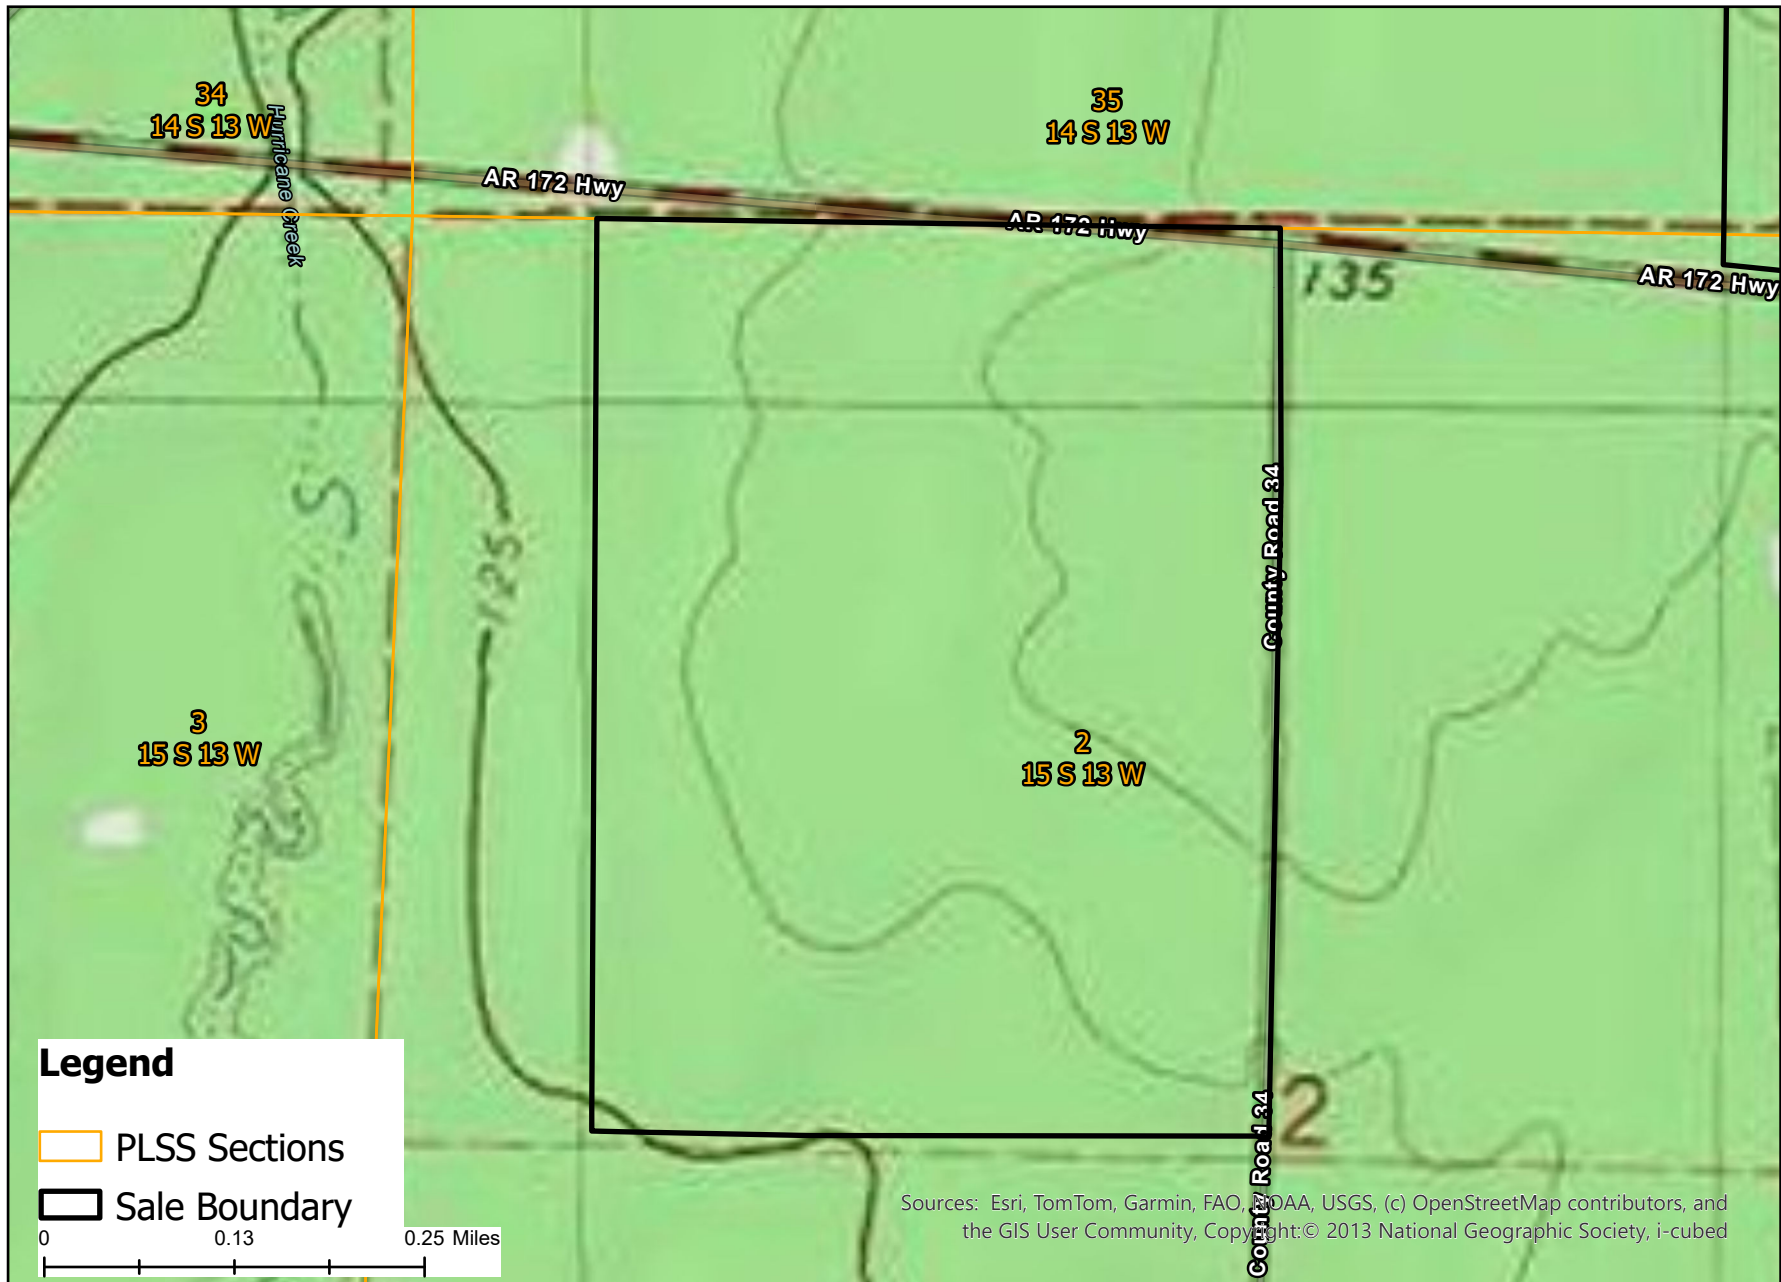

# Pinnacle Timberlands Tract 7 - Topo Map

Approximately 120 acres +/-

E 3/4 NW 1/4 of Section 2, Township 15 South, Range 13 West in Calhoun County, AR

Sources: Esri, TomTom, Garmin, FAO, NOAA, USGS, (c) OpenStreetMap contributors, and the GIS User Community, Copyright: © 2013 National Geographic Society, i-cubed