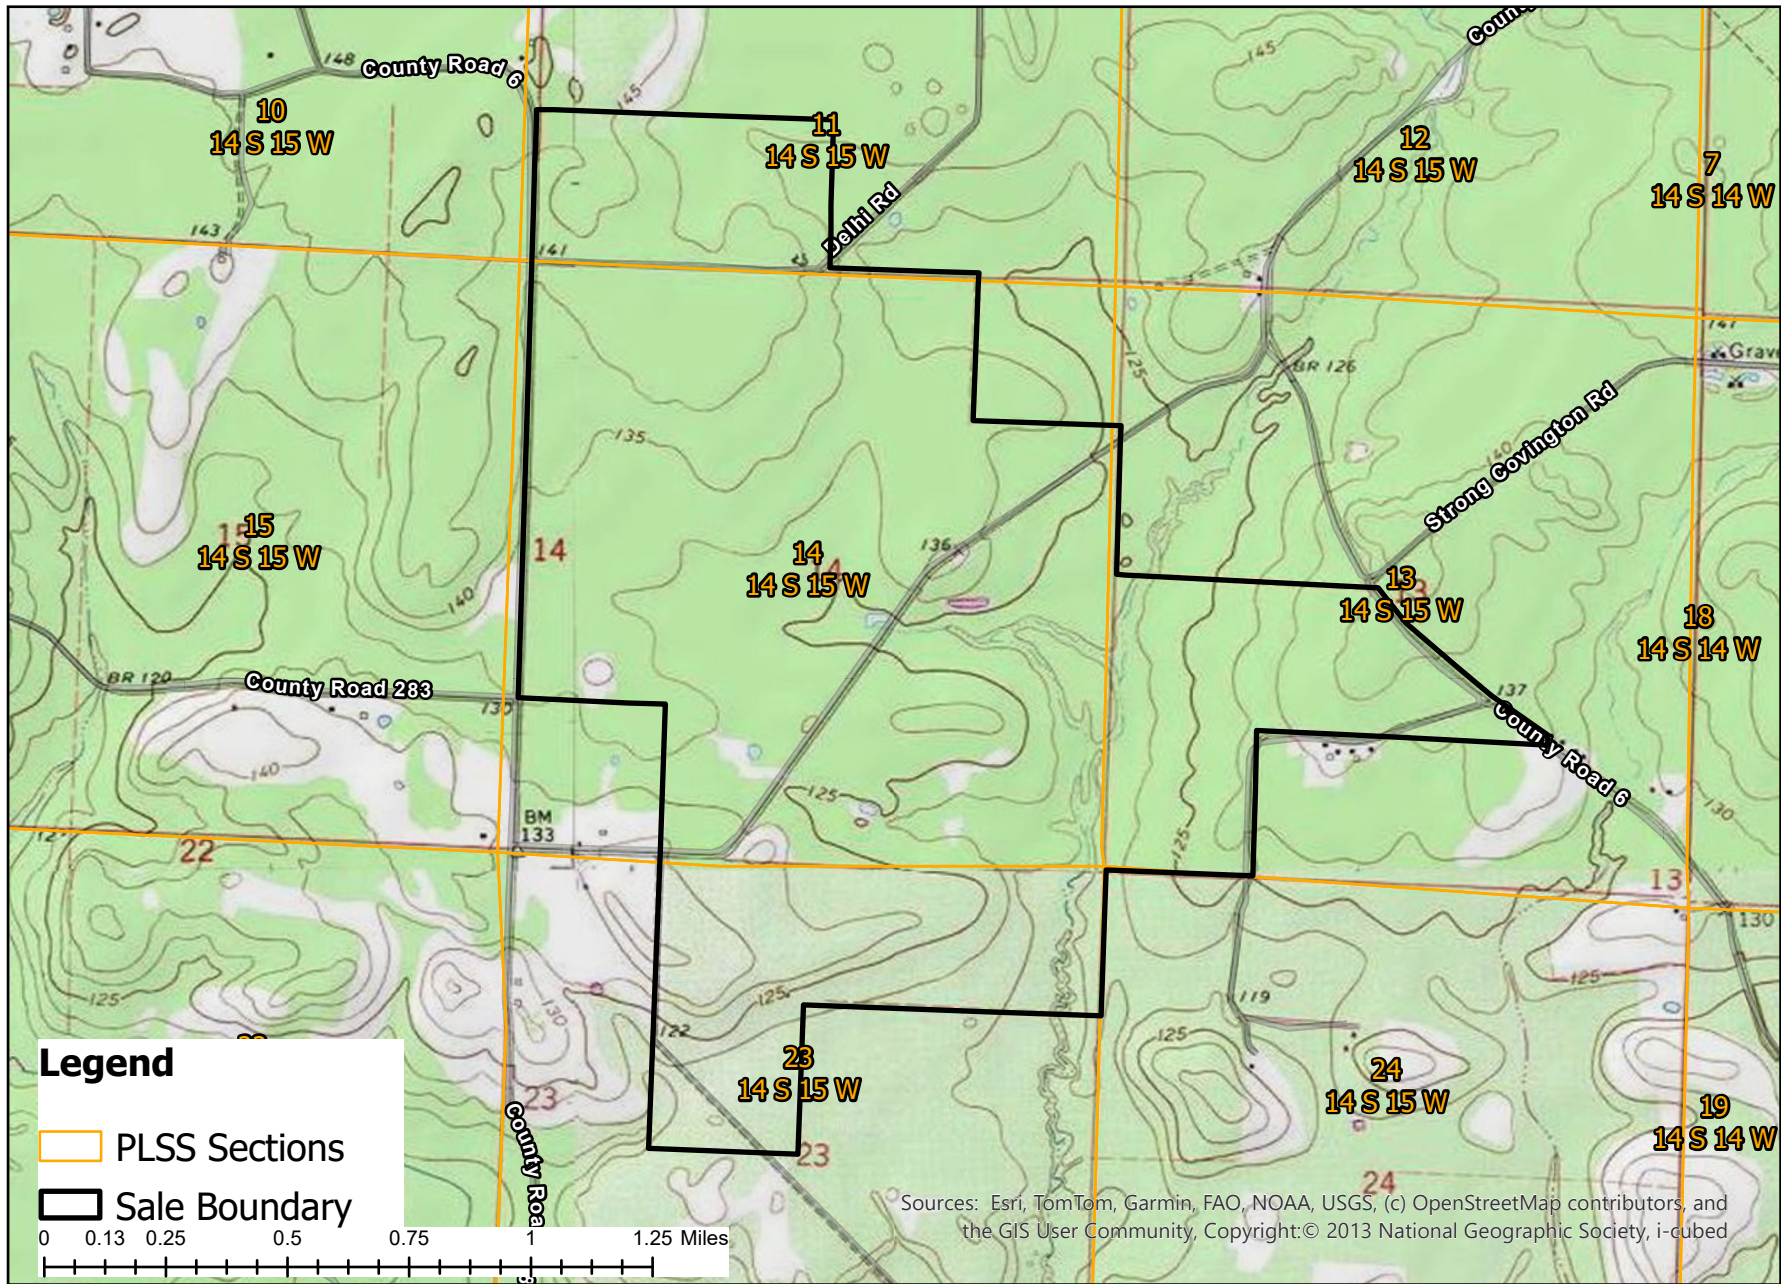

Tract 5: Delhi Rd. - 959 acres+/-

Calhoun County, AR - Legal description provided on pages 3-4

Sources: Esri, TomTom, Garmin, FAO, NOAA, USGS, (c) OpenStreetMap contributors, and the GIS User Community, Copyright:© 2013 National Geographic Society, i-cubed