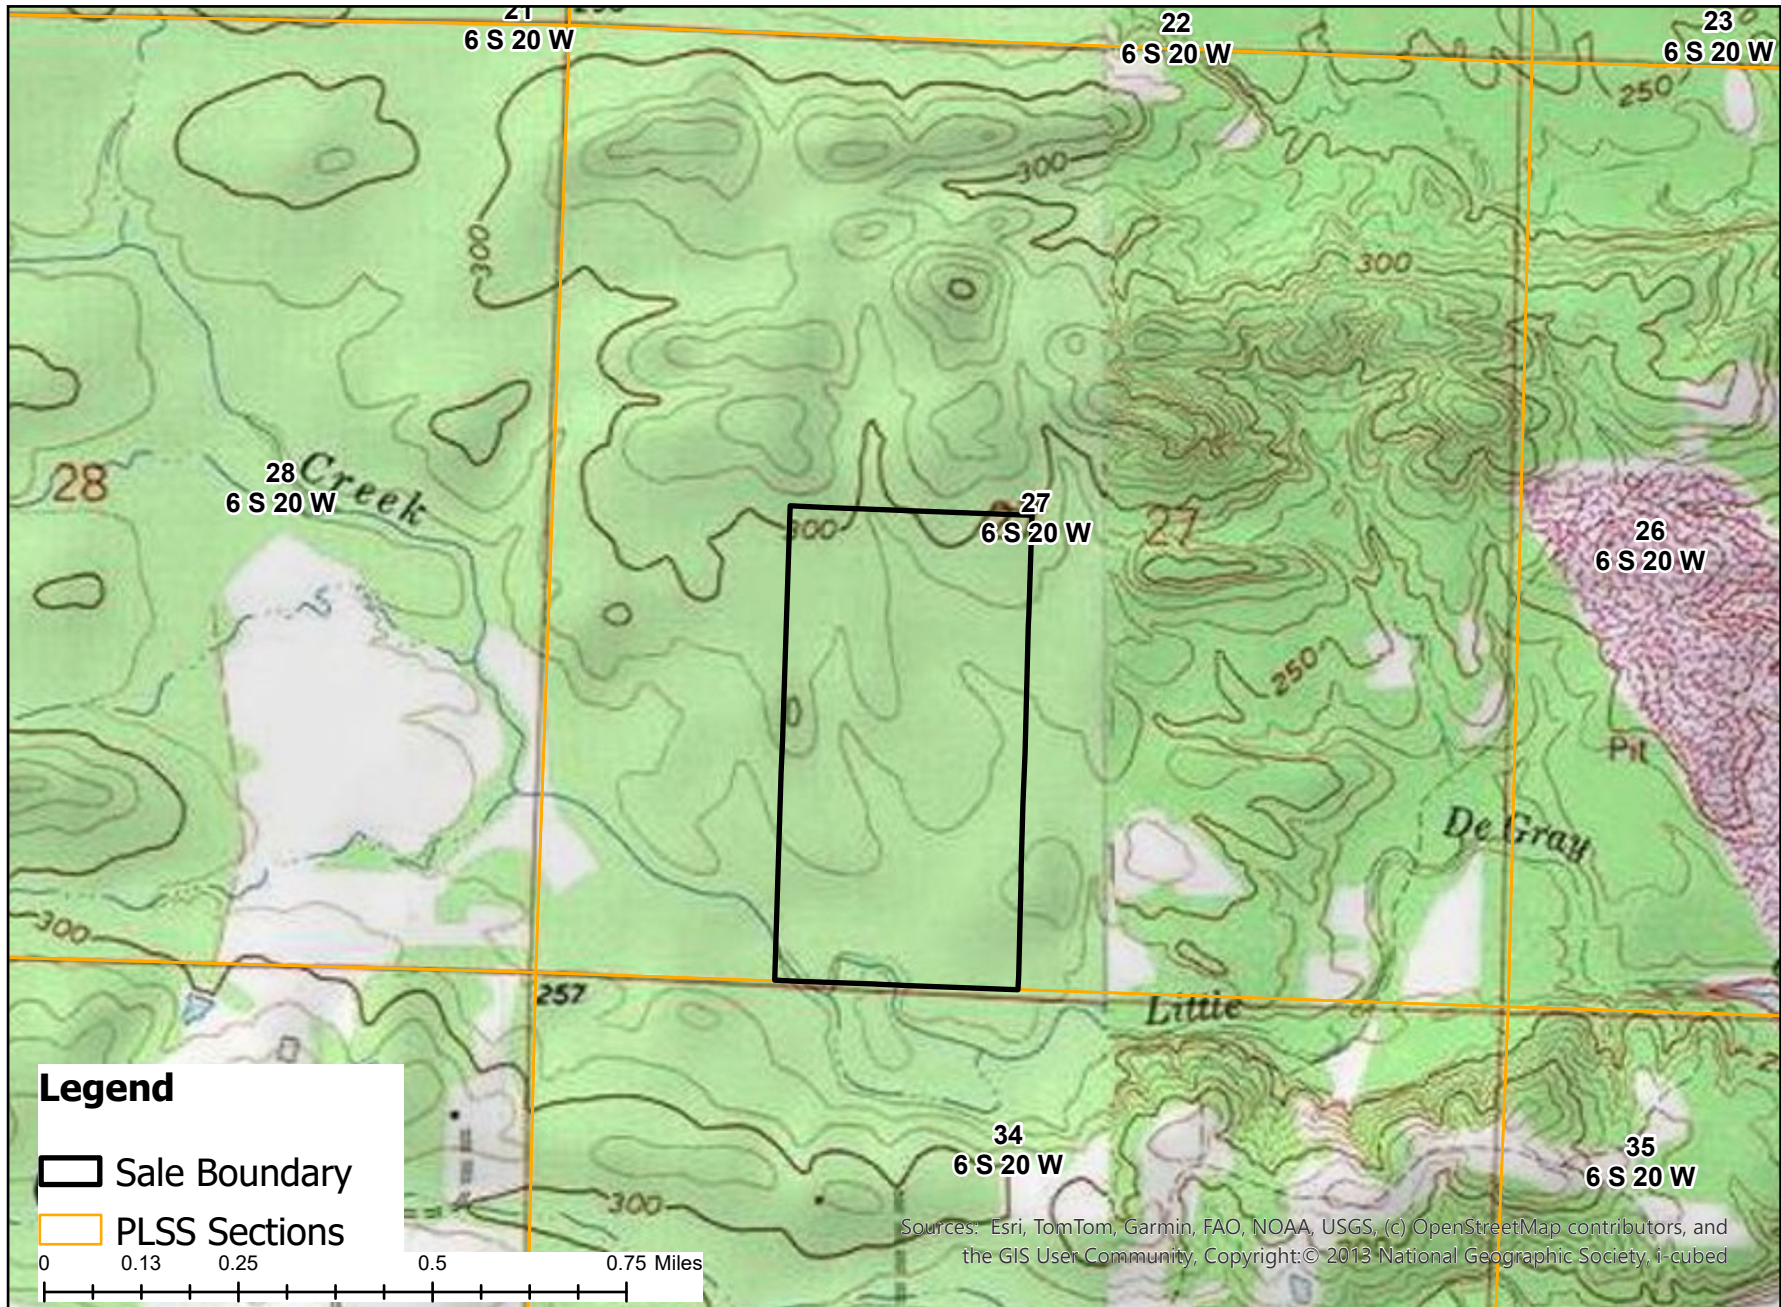

# Little DeGray Creek - Topo Map

E 1/2 of SW 1/4 Section 27, Township 6 South, Range 20 West in Clark County, AR 80 acres +/-

Sources: Esri, TomTom, Garmin, FAO, NOAA, USGS, (c) OpenStreetMap contributors, and the GIS User Community, Copyright:© 2013 National Geographic Society, i-cubed