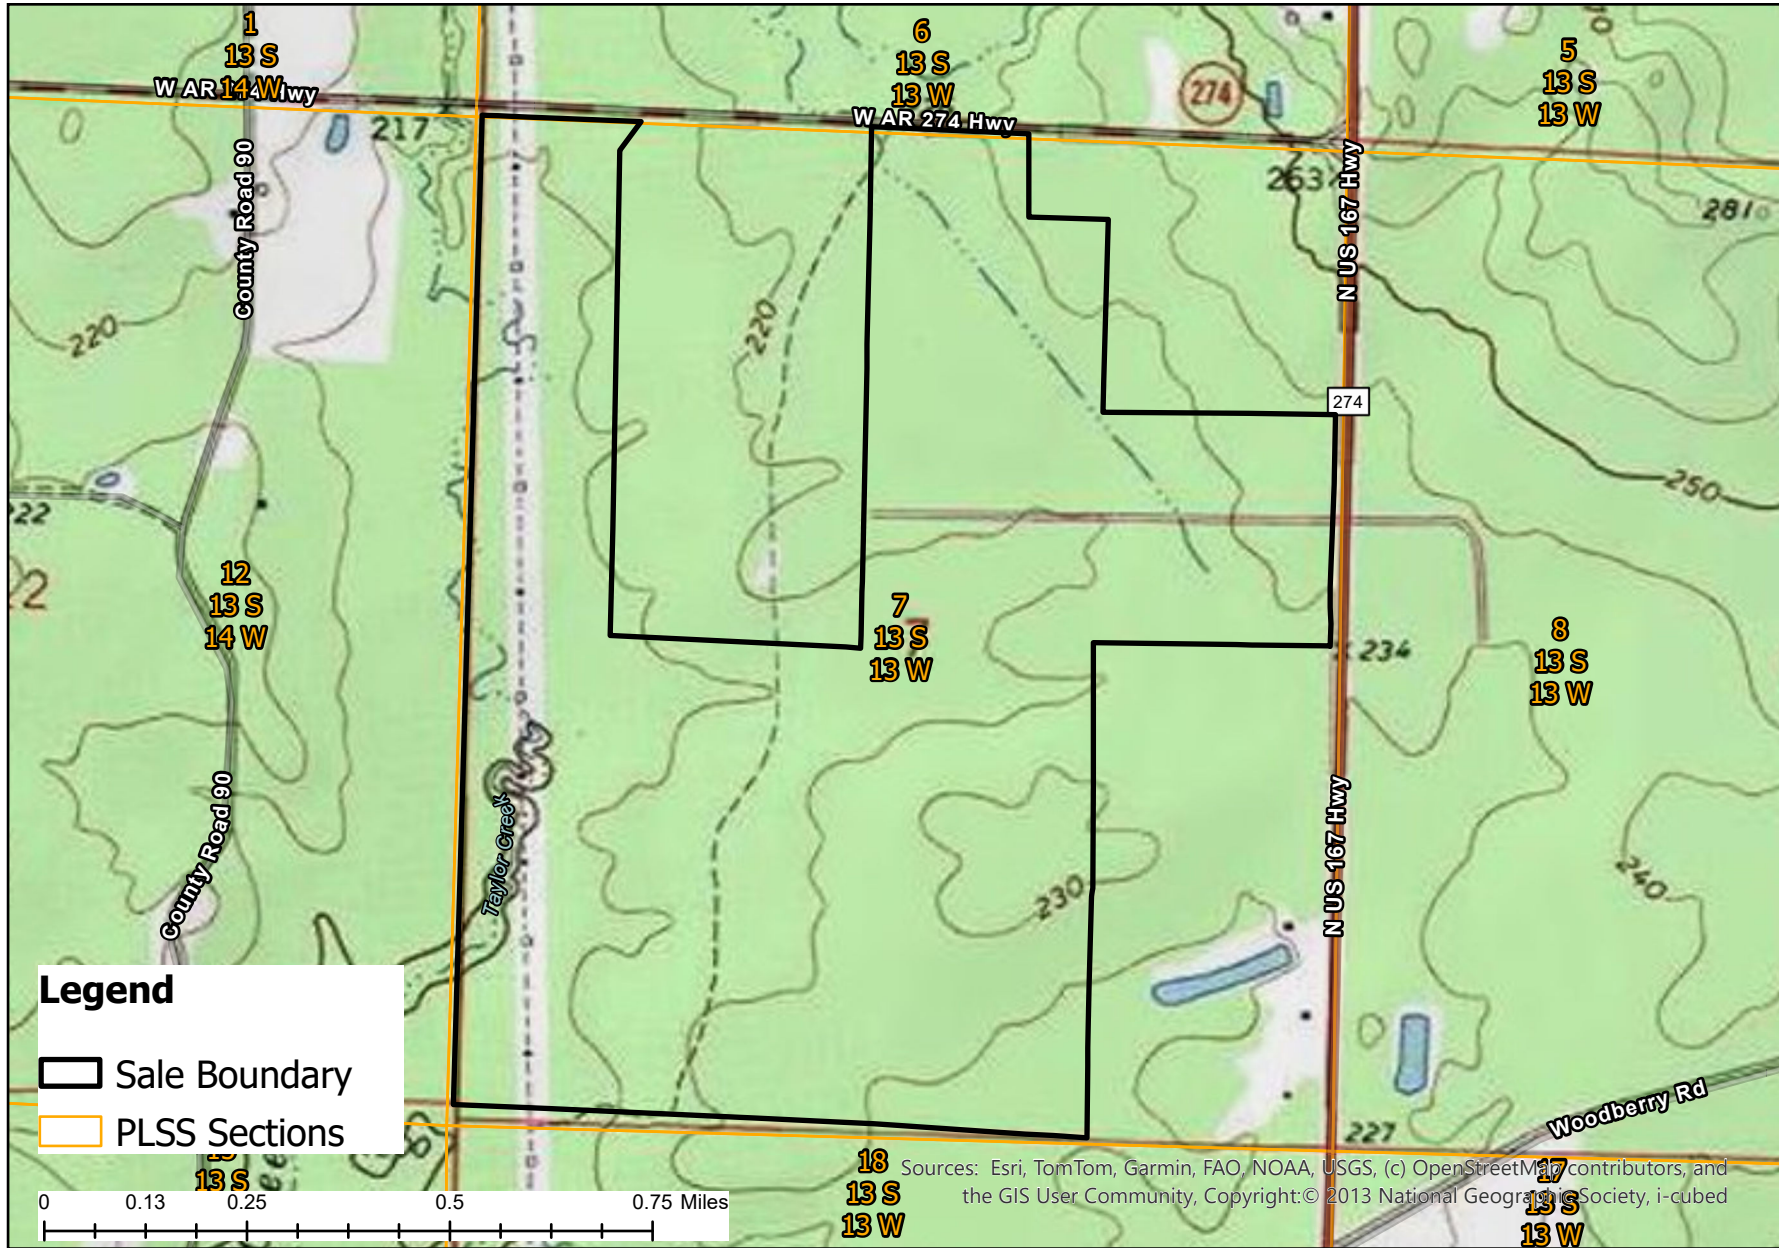

Pinnacle Timberlands Tract 3 - Topo Map

Approximately 366 acres +/-

The W1/2 of the SE1/4 of Section 7, Township 13 South, Range 13 West, the S1/2 of the NE 1/4, the NW1/4 of NE1/4 less and except 20 ac in the NE corner of Section 7, Township 13 South, Range 13 West in Calhoun County, AR

Legend

- Sale Boundary
- PLSS Sections

0 0.13 0.25 0.5 0.75 Miles

Sources: Esri, TomTom, Garmin, FAO, NOAA, USGS, (c) OpenStreetMap contributors, and the GIS User Community, Copyright: © 2013 National Geographic Society, i-cubed