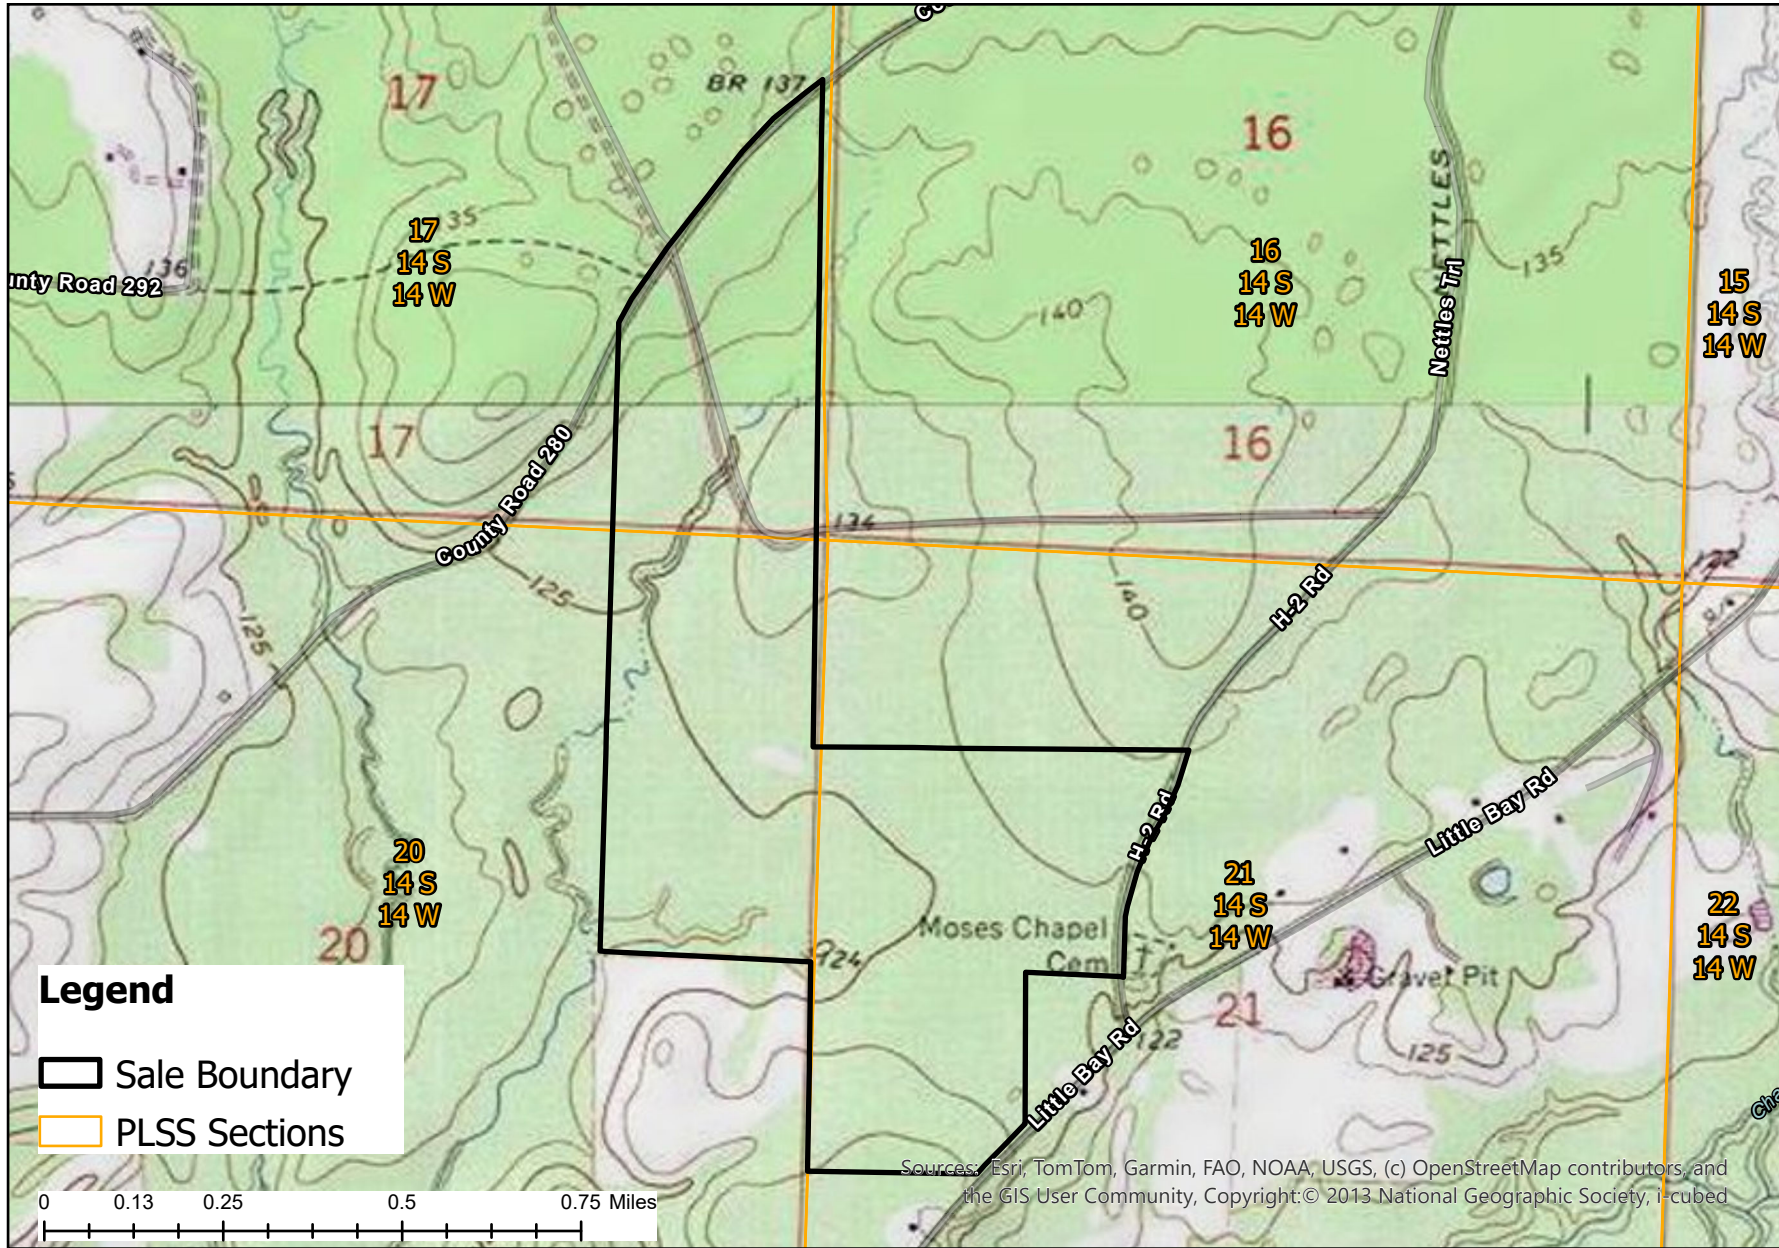

Pinnacle Timberlands Tract 6 - Topo Map

Approximately 239 acres +/-

Part of the E1/2 of Section 17, Township 14 South, Range 14 West Calhoun County Rd 280 as New Boundary, E1/2 of NE1/4 of Section 20, Township 14 South, Range 14 West, NW1/4 of SW1/4 Part of S1/2 of NW1/4 of NW1/4 h-2 Rd as Eastern Boundary of Section 21, Township 14 South, Range 14 West in Calhoun County, AR

Legend

- Sale Boundary
- PLSS Sections

0 0.13 0.25 0.5 0.75 Miles

Sources: Esri, TomTom, Garmin, FAO, NOAA, USGS, (c) OpenStreetMap contributors, and the GIS User Community, Copyright: © 2013 National Geographic Society, i-cubed