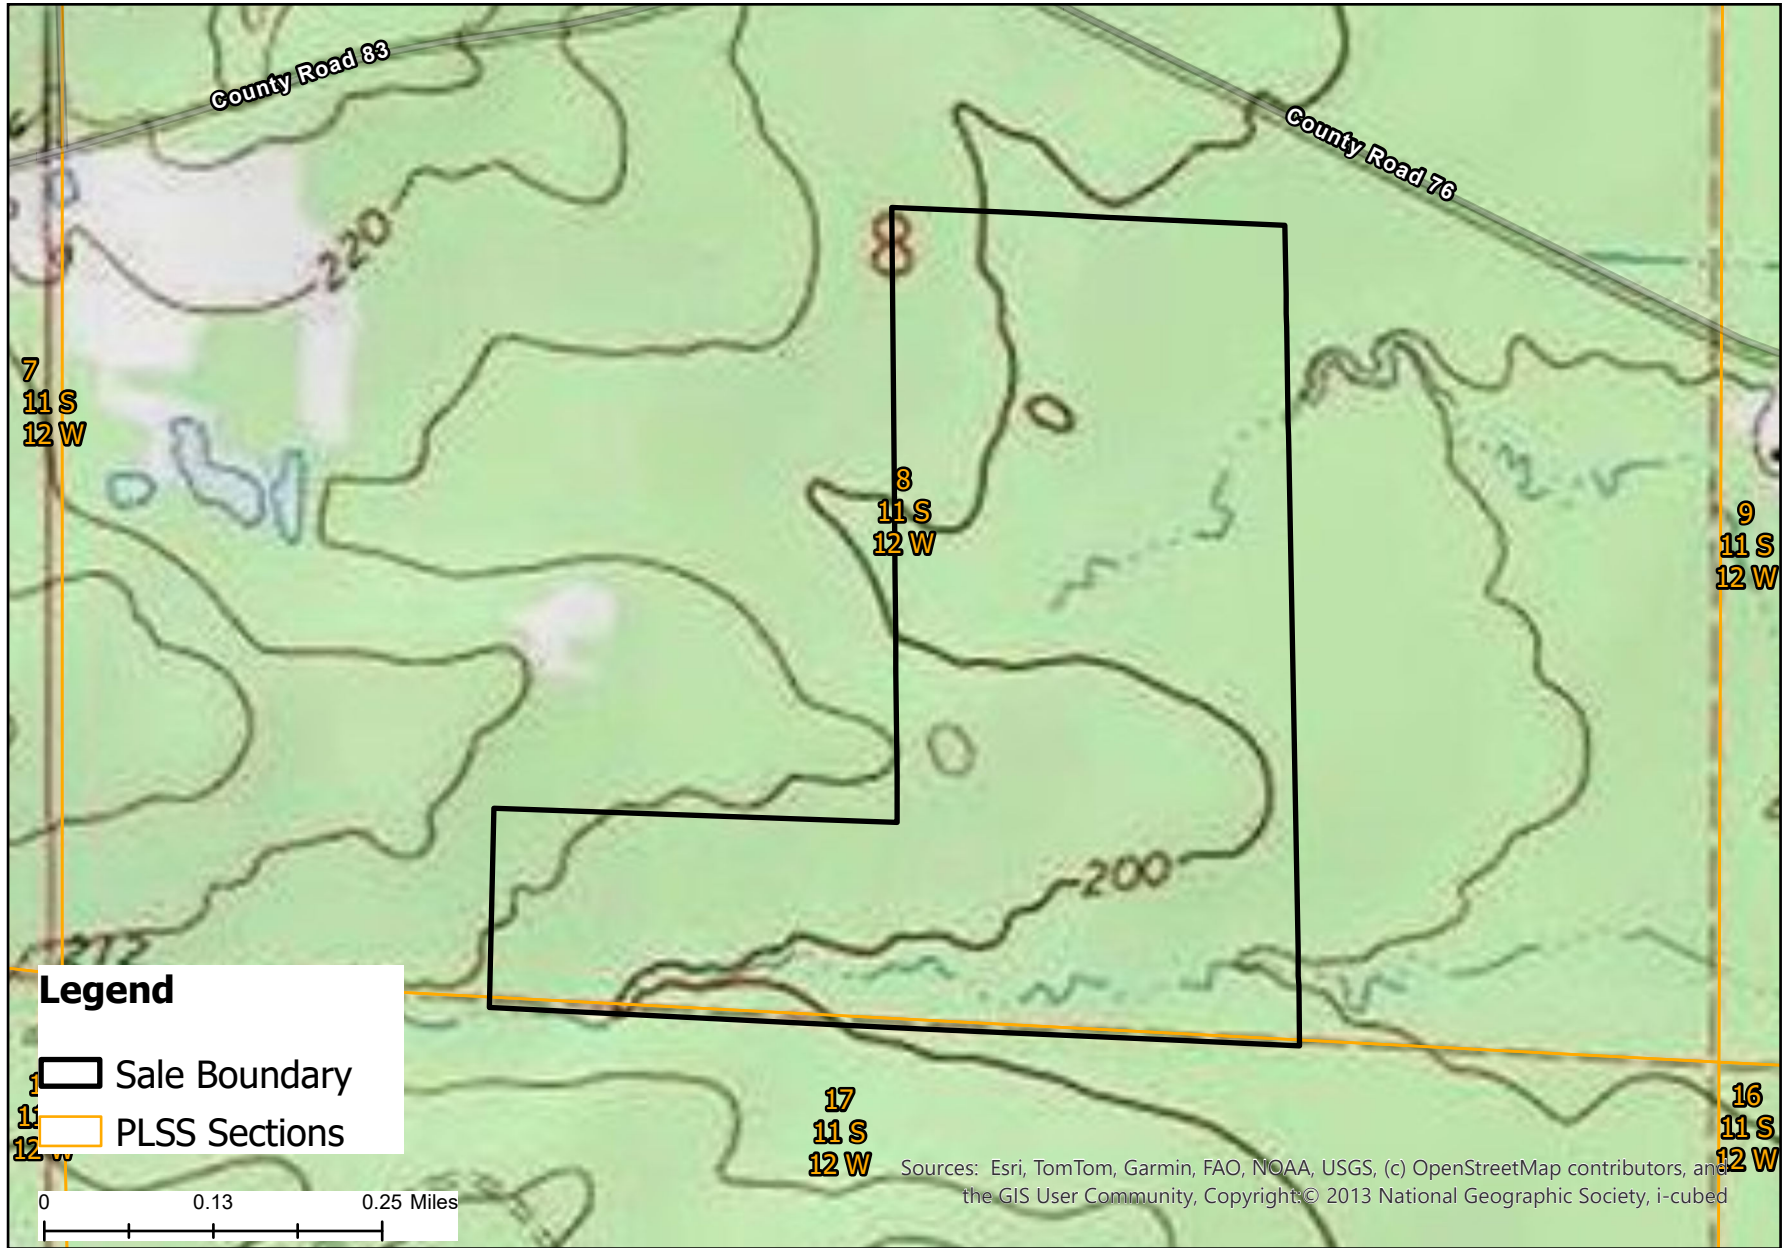

Pinnacle Timberlands Tract 2 - Topo Map

Approximately 98 acres +/-

The W1/2 of the SW1/4 of Section 8, Township 11, Range 12 West and the S1/4 of the SW1/4 of Section 8, Township 11, Range 12 West in Calhoun County, AR

Sources: Esri, TomTom, Garmin, FAO, NOAA, USGS, (c) OpenStreetMap contributors, and the GIS User Community, Copyright:© 2013 National Geographic Society, i-cubed