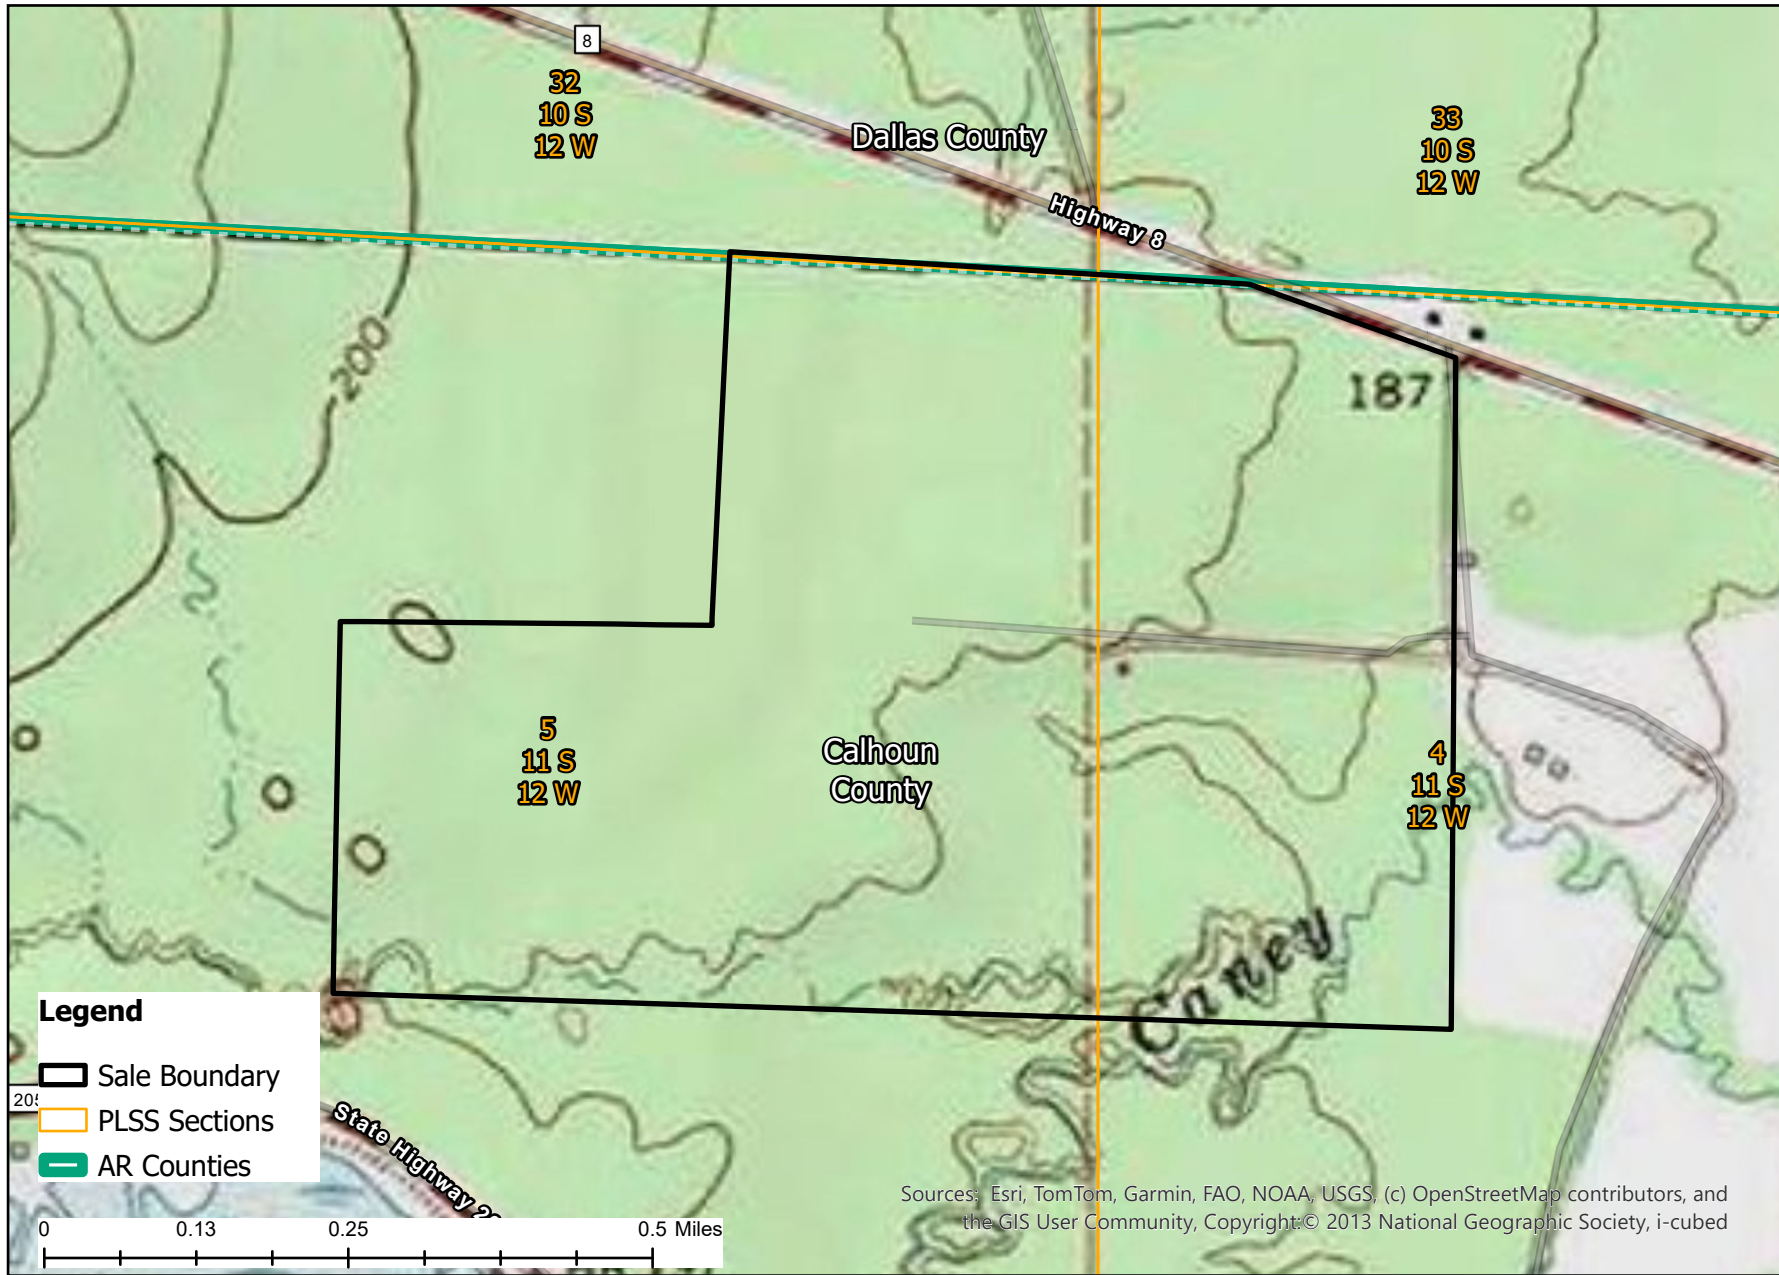

Pinnacle Timberlands Tract 1 - Topo Map

Approximately 204 acres +/-

The south half of the NE1/4 of the NE1/4, NE1/4 of the NE1/4 of Section 5, Township 11 South, Range 12 West the W1/2 of the NW1/4 of Section 4, Township 11 South, Range 12 West in Calhoun County, AR

Sources: Esri, TomTom, Garmin, FAO, NOAA, USGS, (c) OpenStreetMap contributors, and the GIS User Community, Copyright:© 2013 National Geographic Society, i-cubed

Legend

- Sale Boundary
- PLSS Sections
- AR Counties