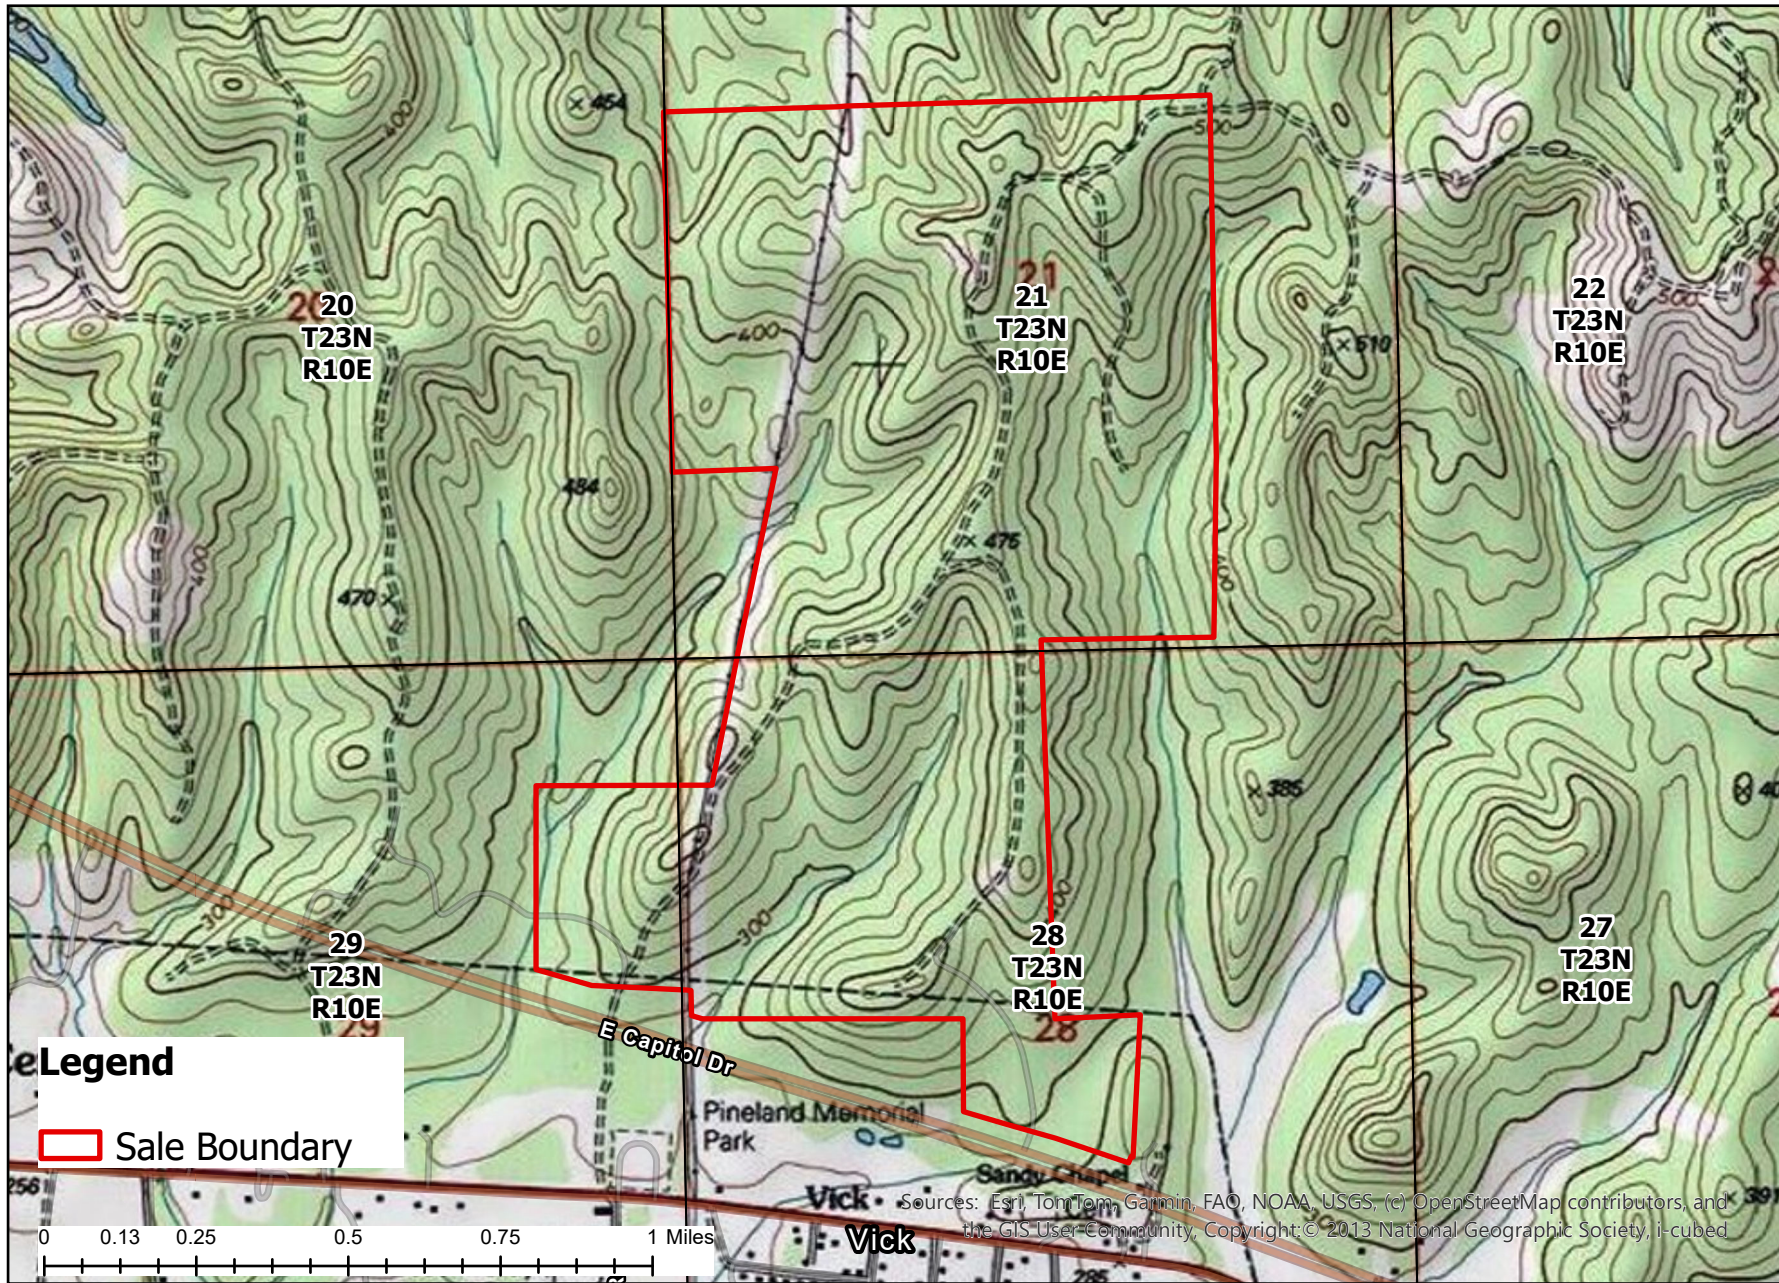

Hilltop Hunting Retreat - Topo Map

Approximately 557 acres +/-
See included deed for legal description

Legend
Sale Boundary

0 0.13 0.25 0.5 0.75 1 Miles

Sources: Esri, TomTom, Garmin, FAO, NOAA, USGS, (c) OpenStreetMap contributors, and the GIS User-Community, Copyright: © 2013 National Geographic Society, i-cubed