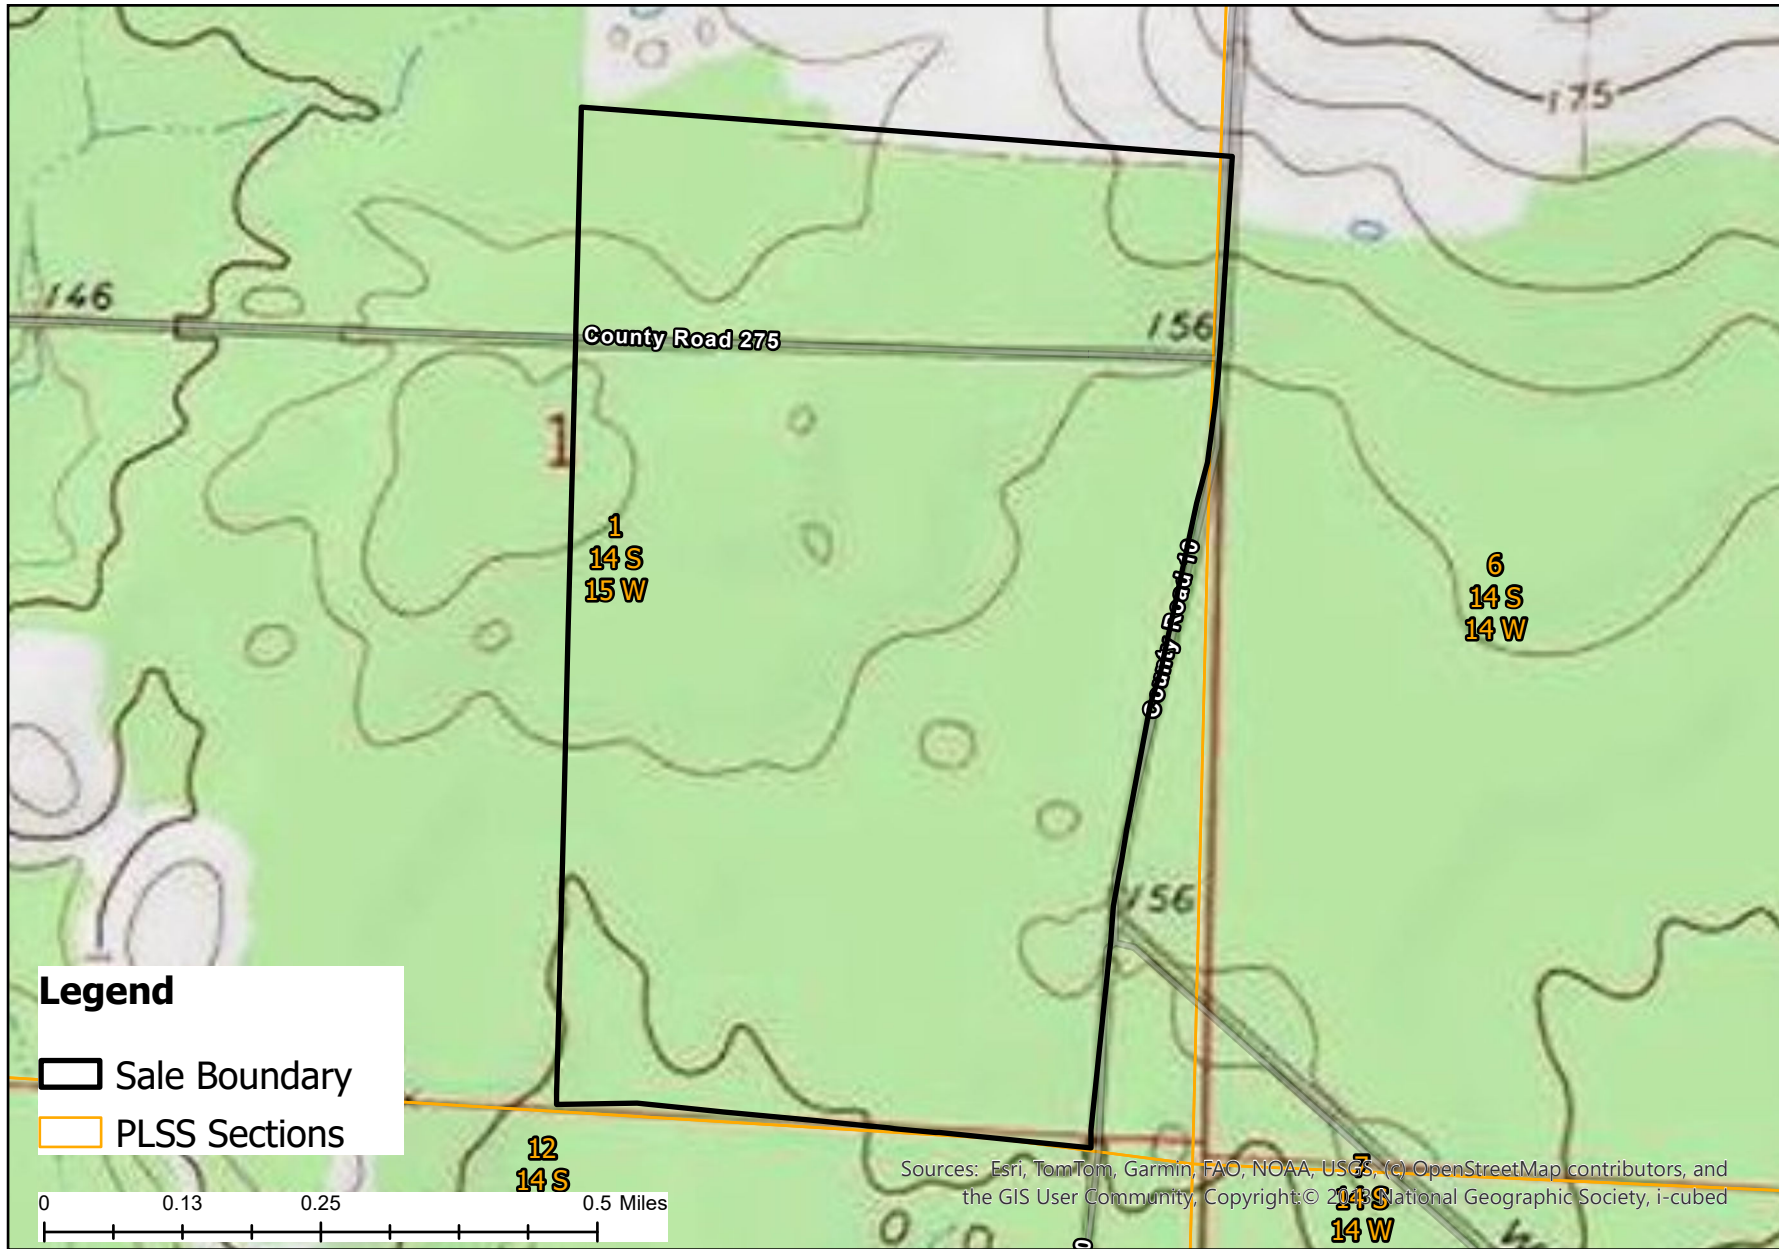

# Pinnacle Timberlands Tract 4 - Topo Map

Approximately 215 acres +/-

The S1/2 of the NE1/4, part of the SE1/4 of Section 1, Township 14 South, Range 15 West in Calhoun County, AR

## Legend

- Sale Boundary
- PLSS Sections

Sources: Esri, TomTom, Garmin, FAO, NOAA, USGS, (c) OpenStreetMap contributors, and the GIS User Community, Copyright © 2014 National Geographic Society, i-cubed