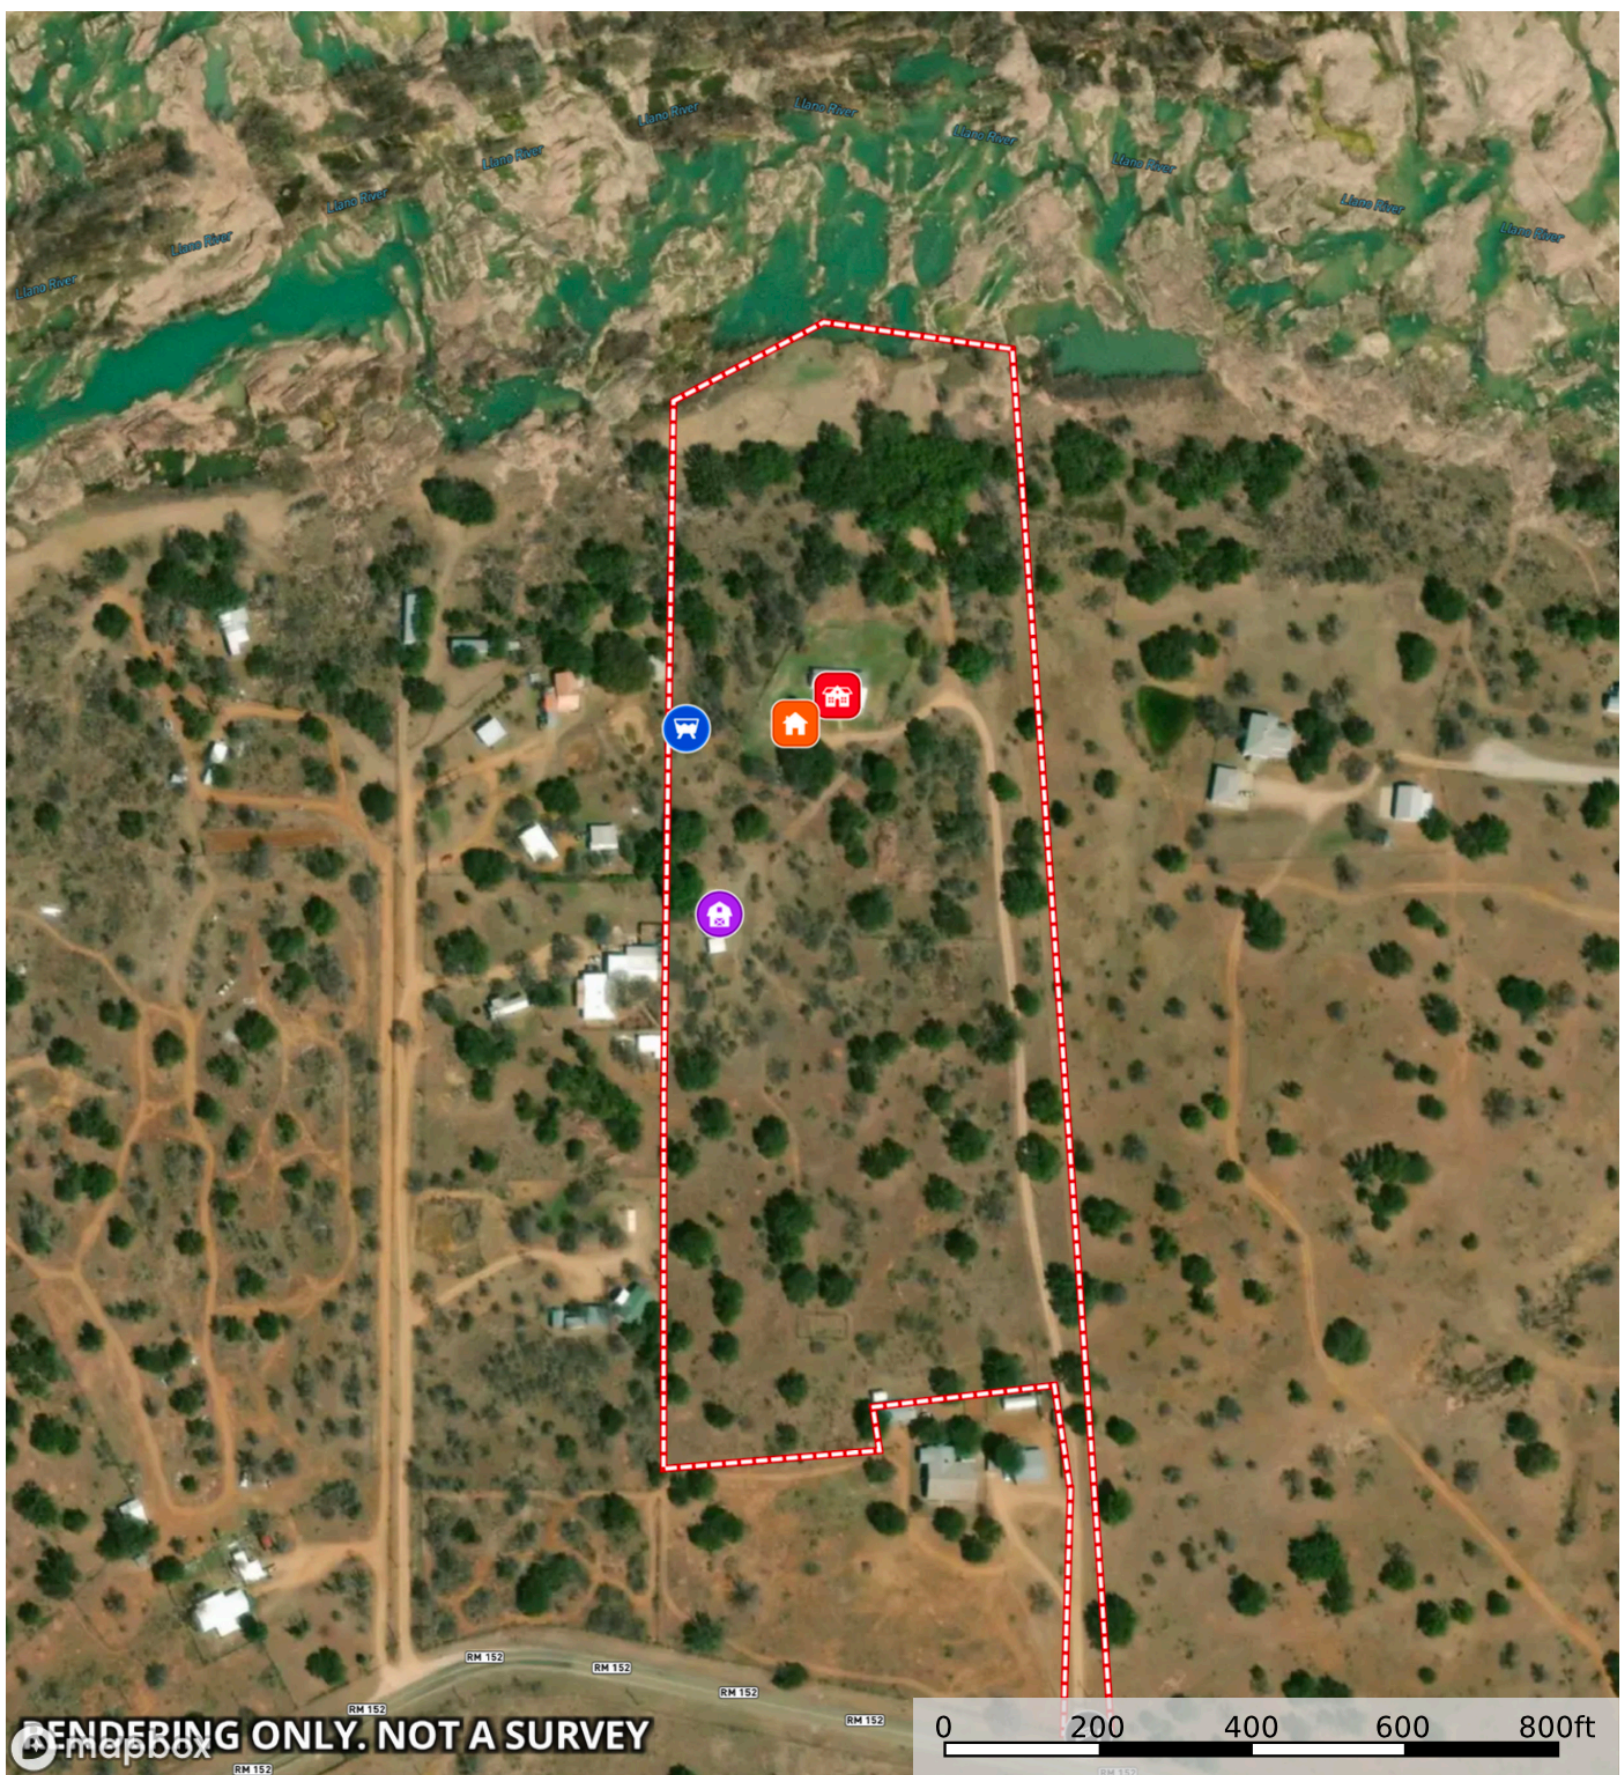

1643 Hwy 152W Llano 78643  
Llano County, Texas, 16.4 AC +/-

RENDERING ONLY. NOT A SURVEY

- Water Storage Tank
- House
- Main House
- Barn
- Gate
- Boundary