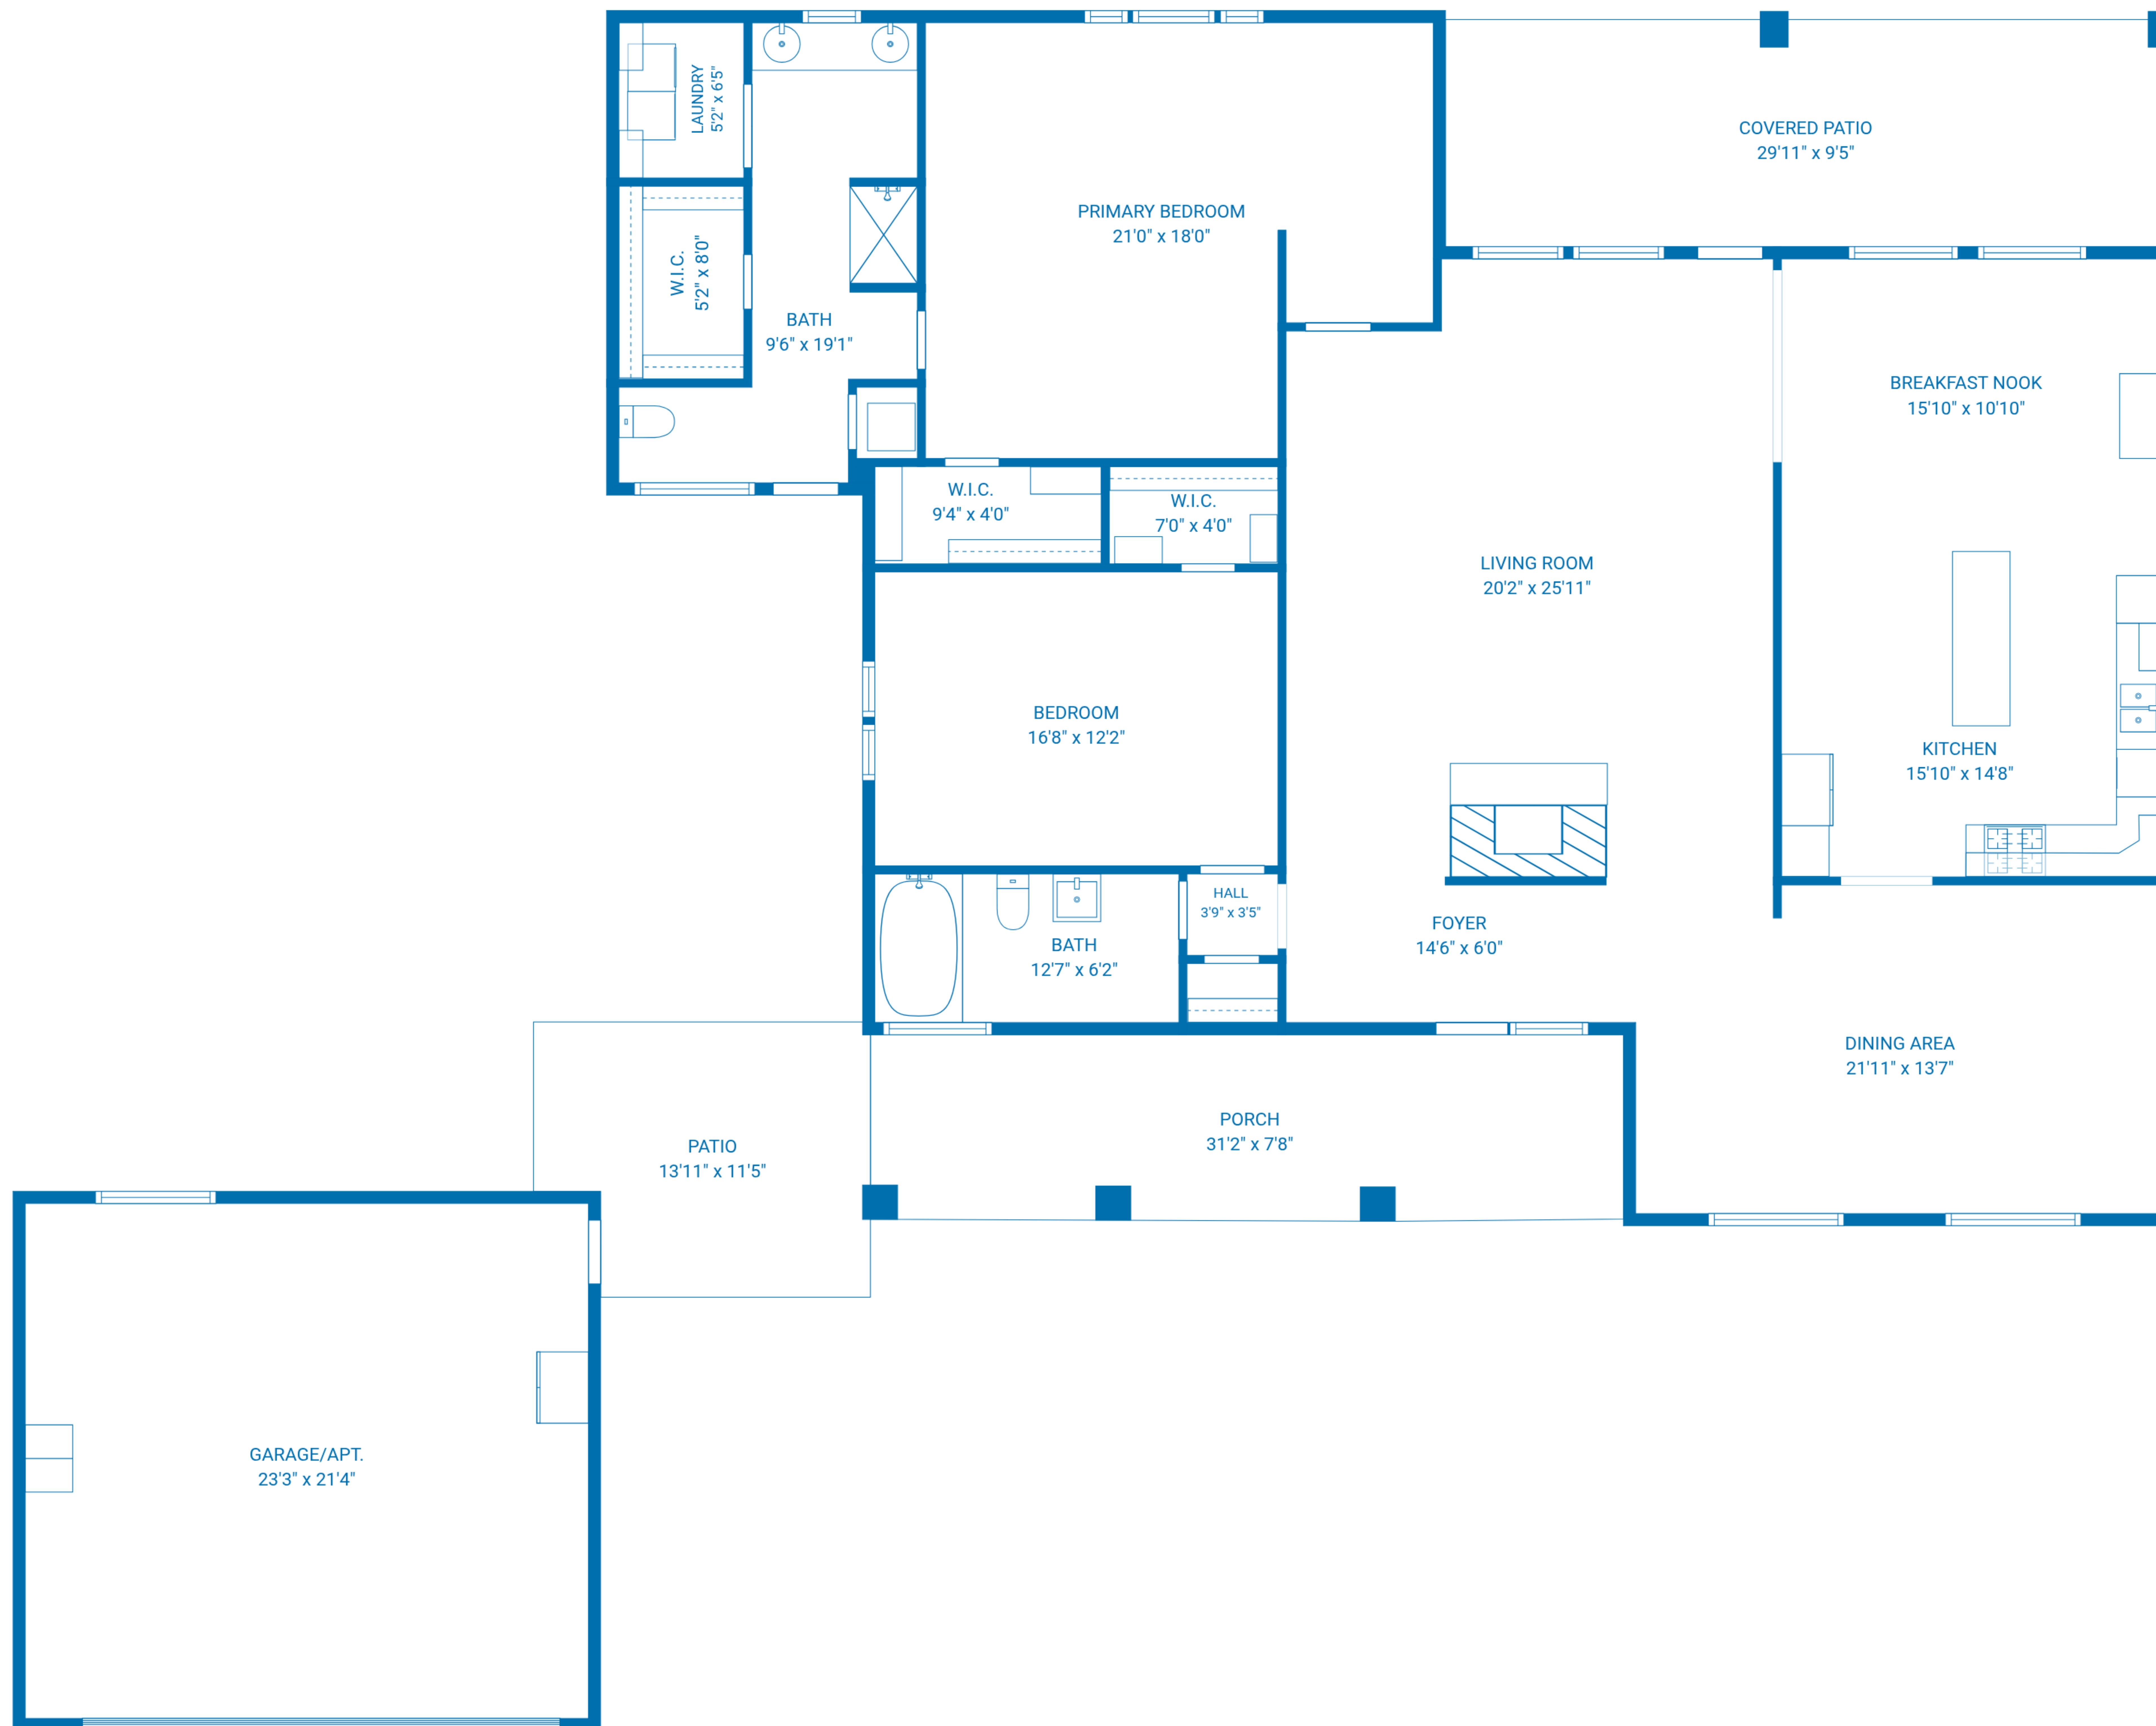

**TOTAL: 2288 sq. ft**  
 1st floor: 2288 sq. ft  
 EXCLUDED AREAS: GARAGE/APT.: 497 sq. ft, PORCH: 239 sq. ft, COVERED PATIO: 281 sq. ft,  
 PATIO: 147 sq. ft, WALLS: 161 sq. ft

**TOTAL: 2288 sq. ft**  
 1st floor: 2288 sq. ft  
 EXCLUDED AREAS: GARAGE/APT.: 497 sq. ft, PORCH: 239 sq. ft, COVERED PATIO: 281 sq. ft,  
 PATIO: 147 sq. ft, WALLS: 161 sq. ft