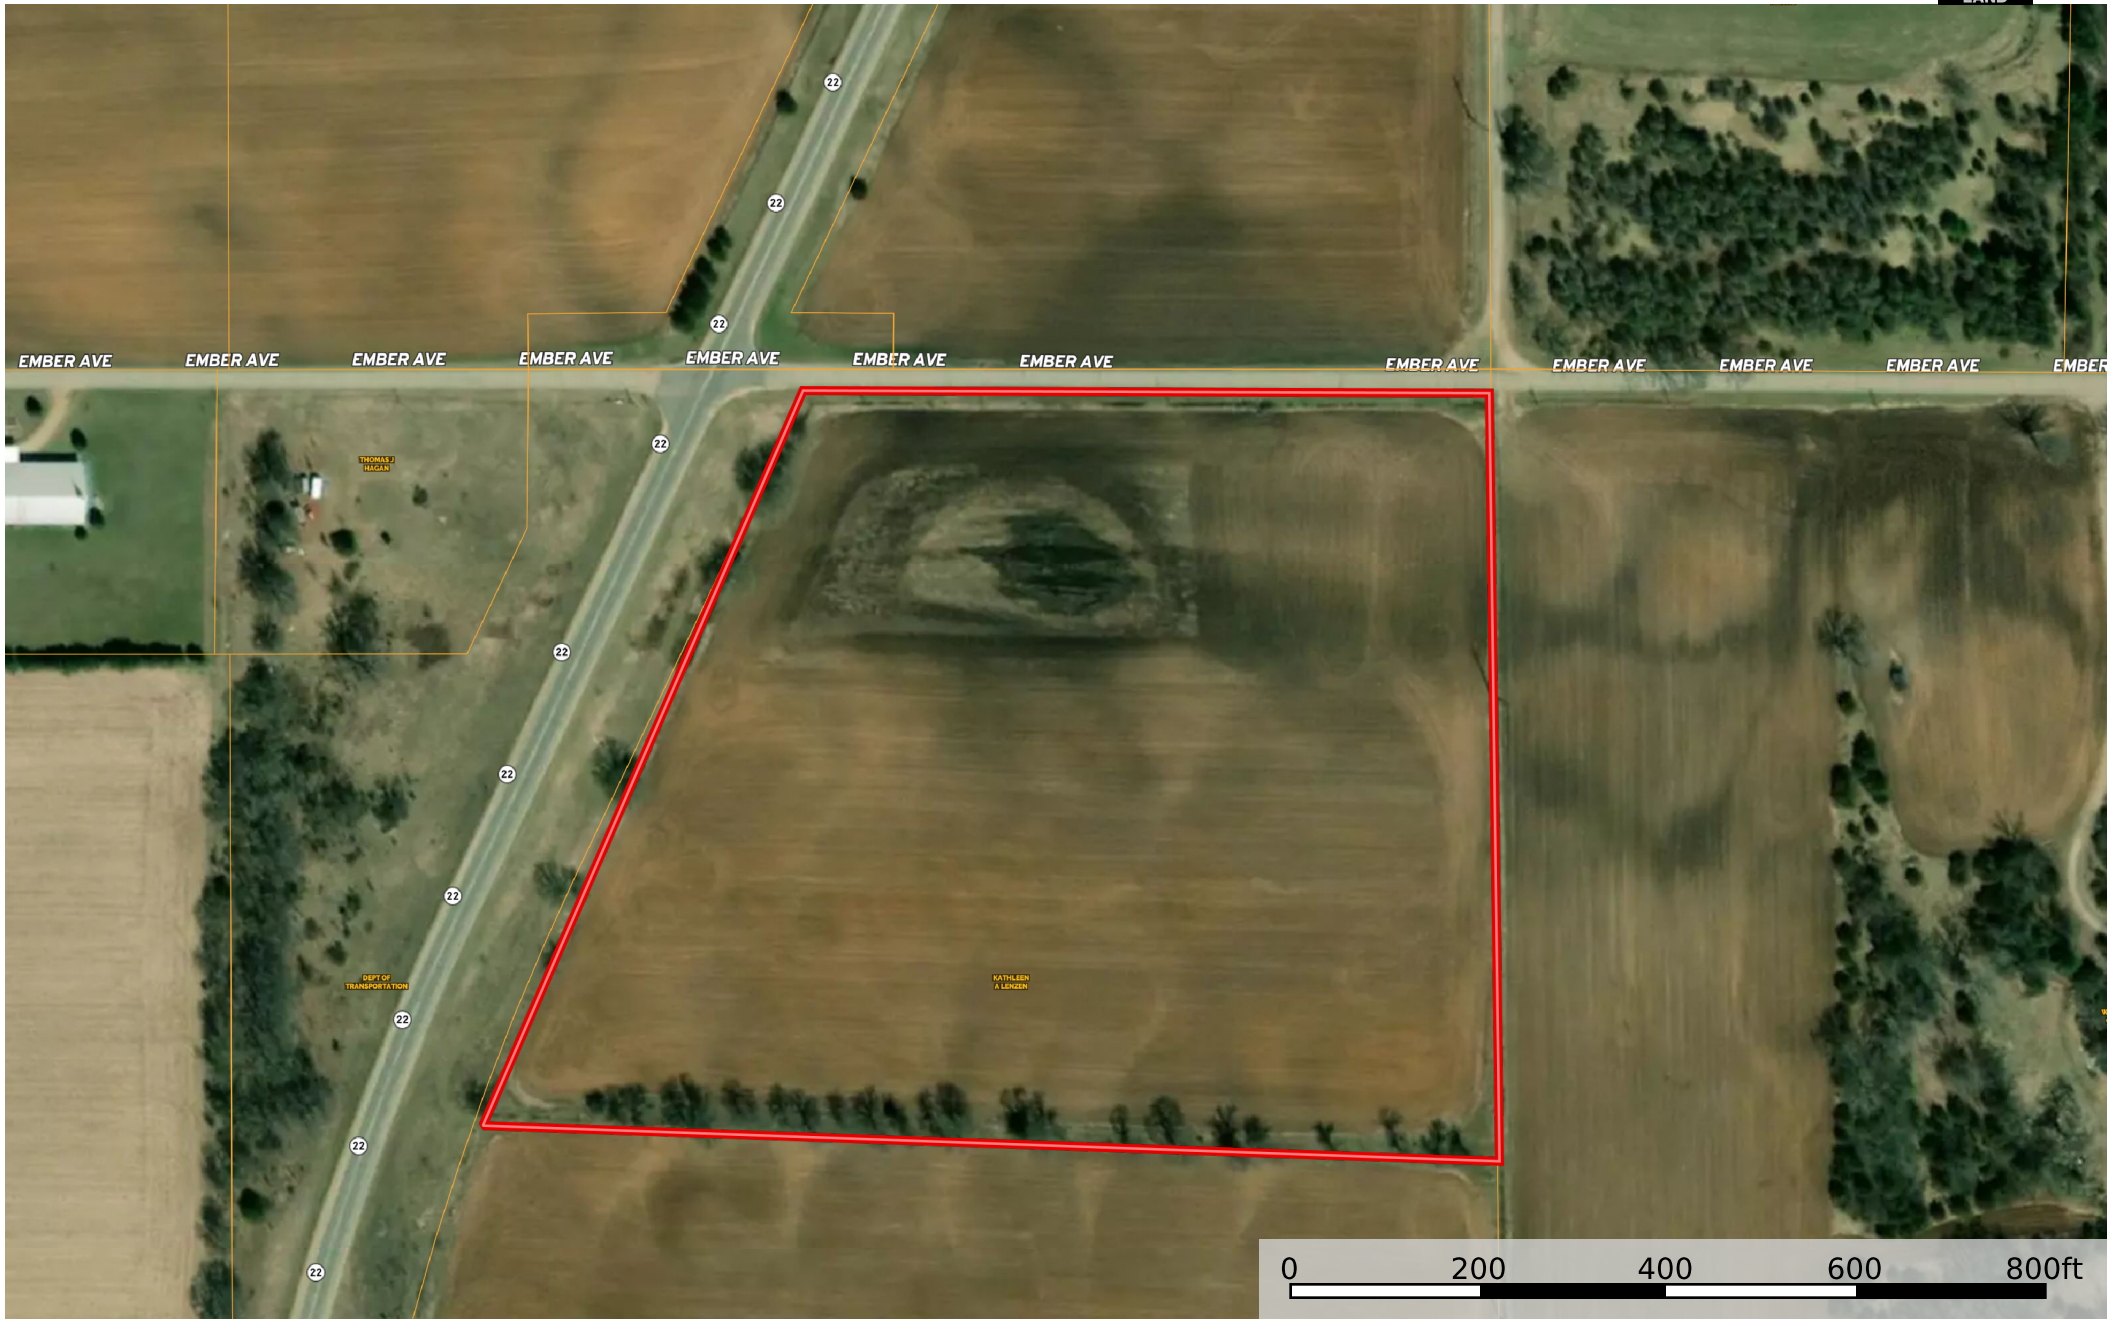

Lenzen 16.65 Shields

Wisconsin, AC +/-

 Boundary