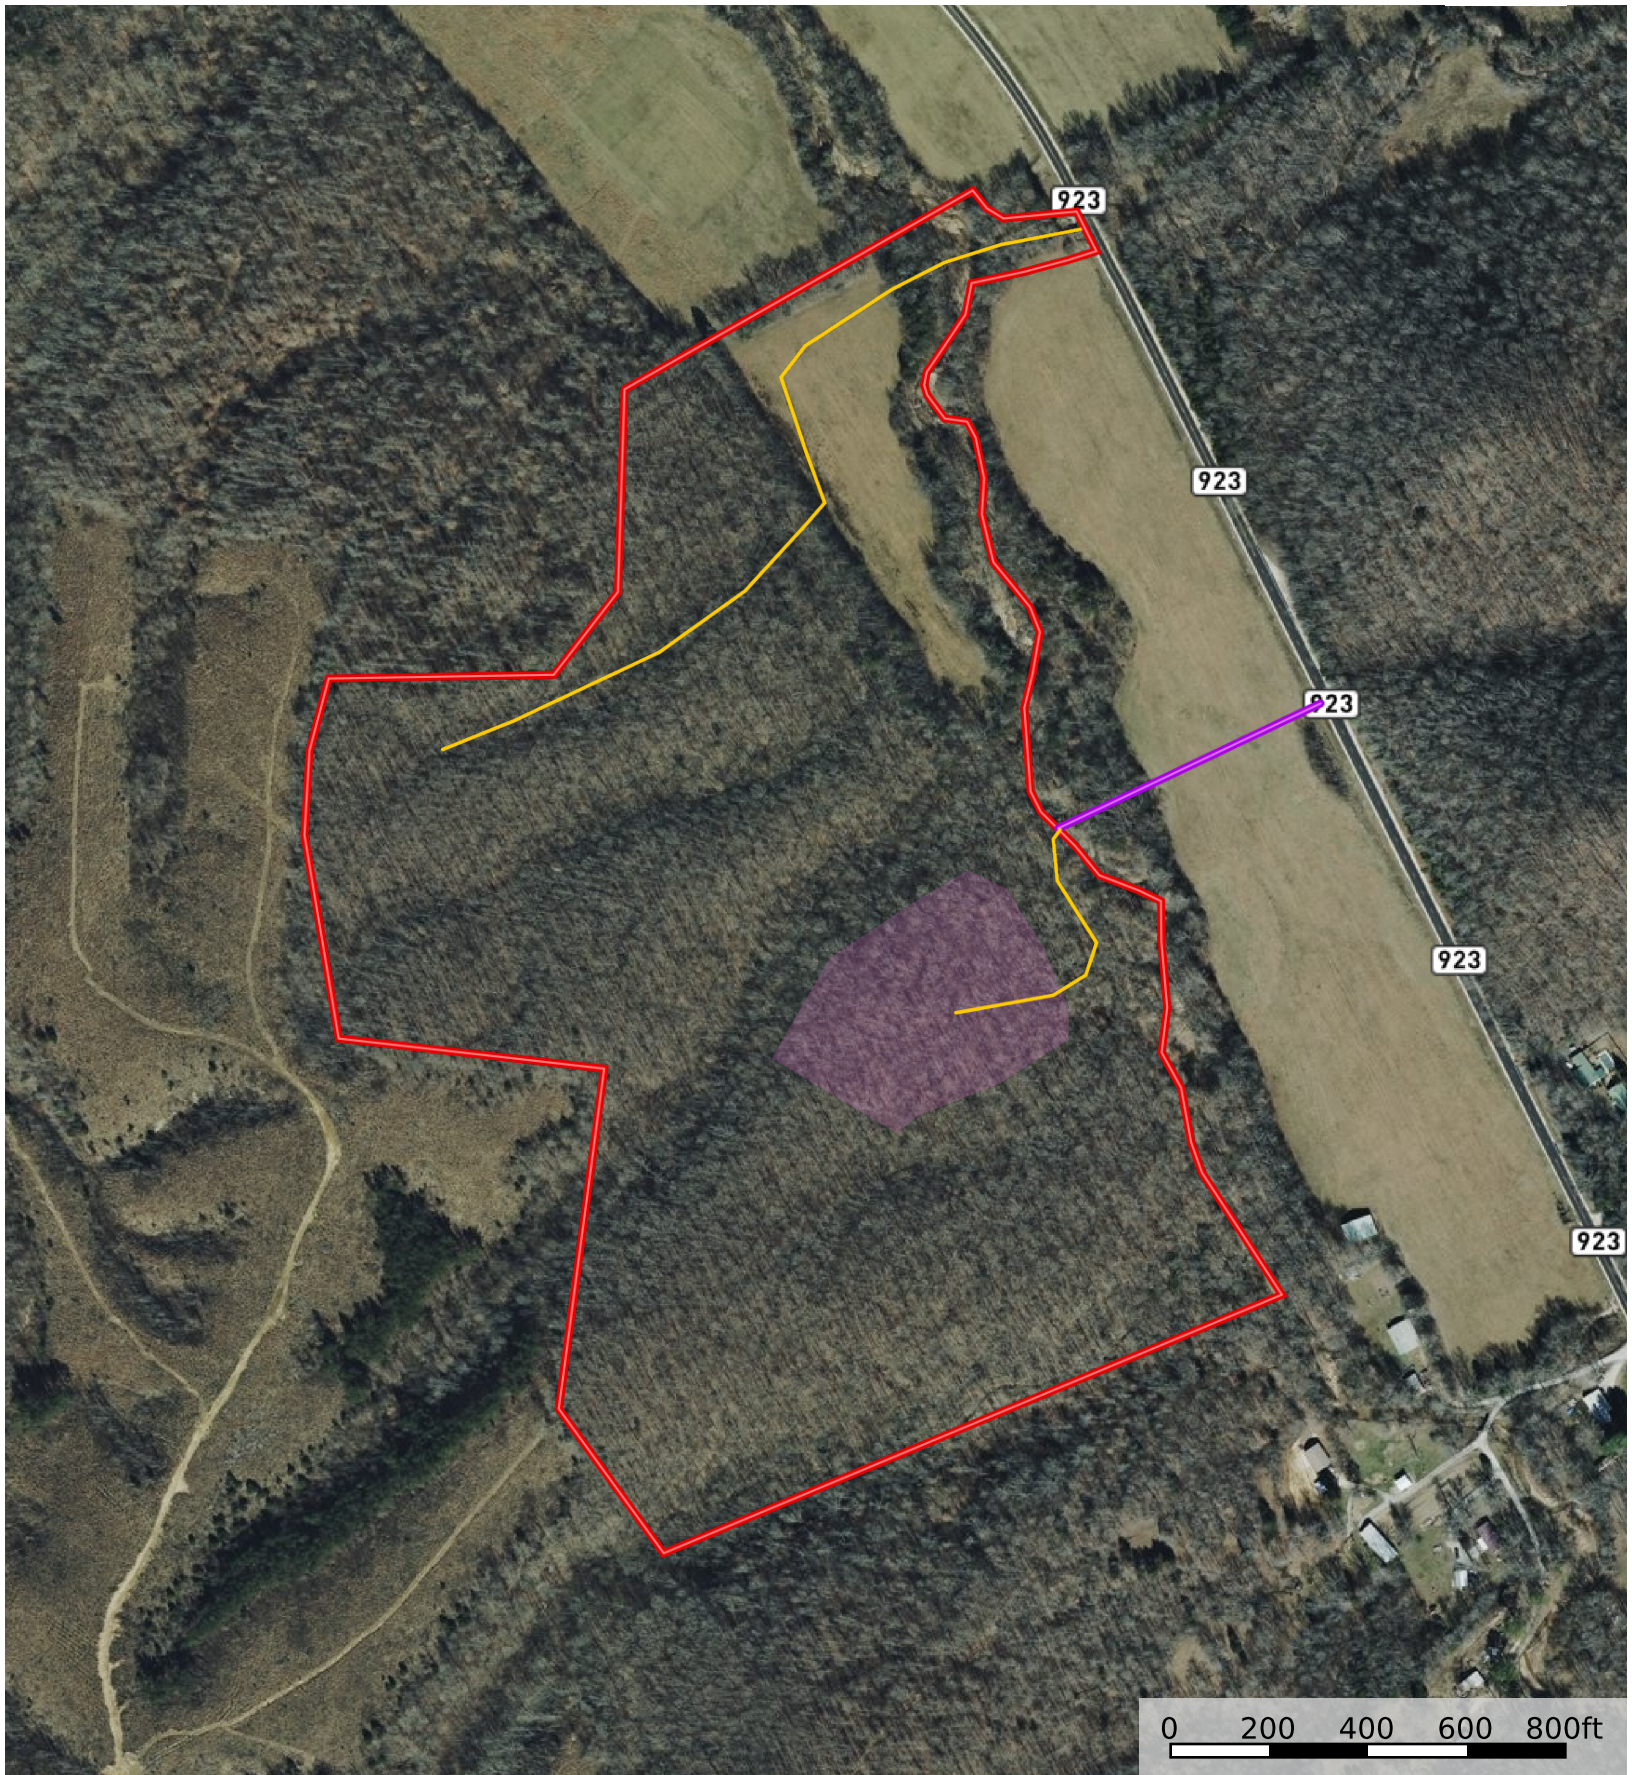

Lick Creek 65.84
Tennessee, AC +/-

- Primary Road
- 60' Wide Developed
- Hill Top Home Location
- Property Boundary