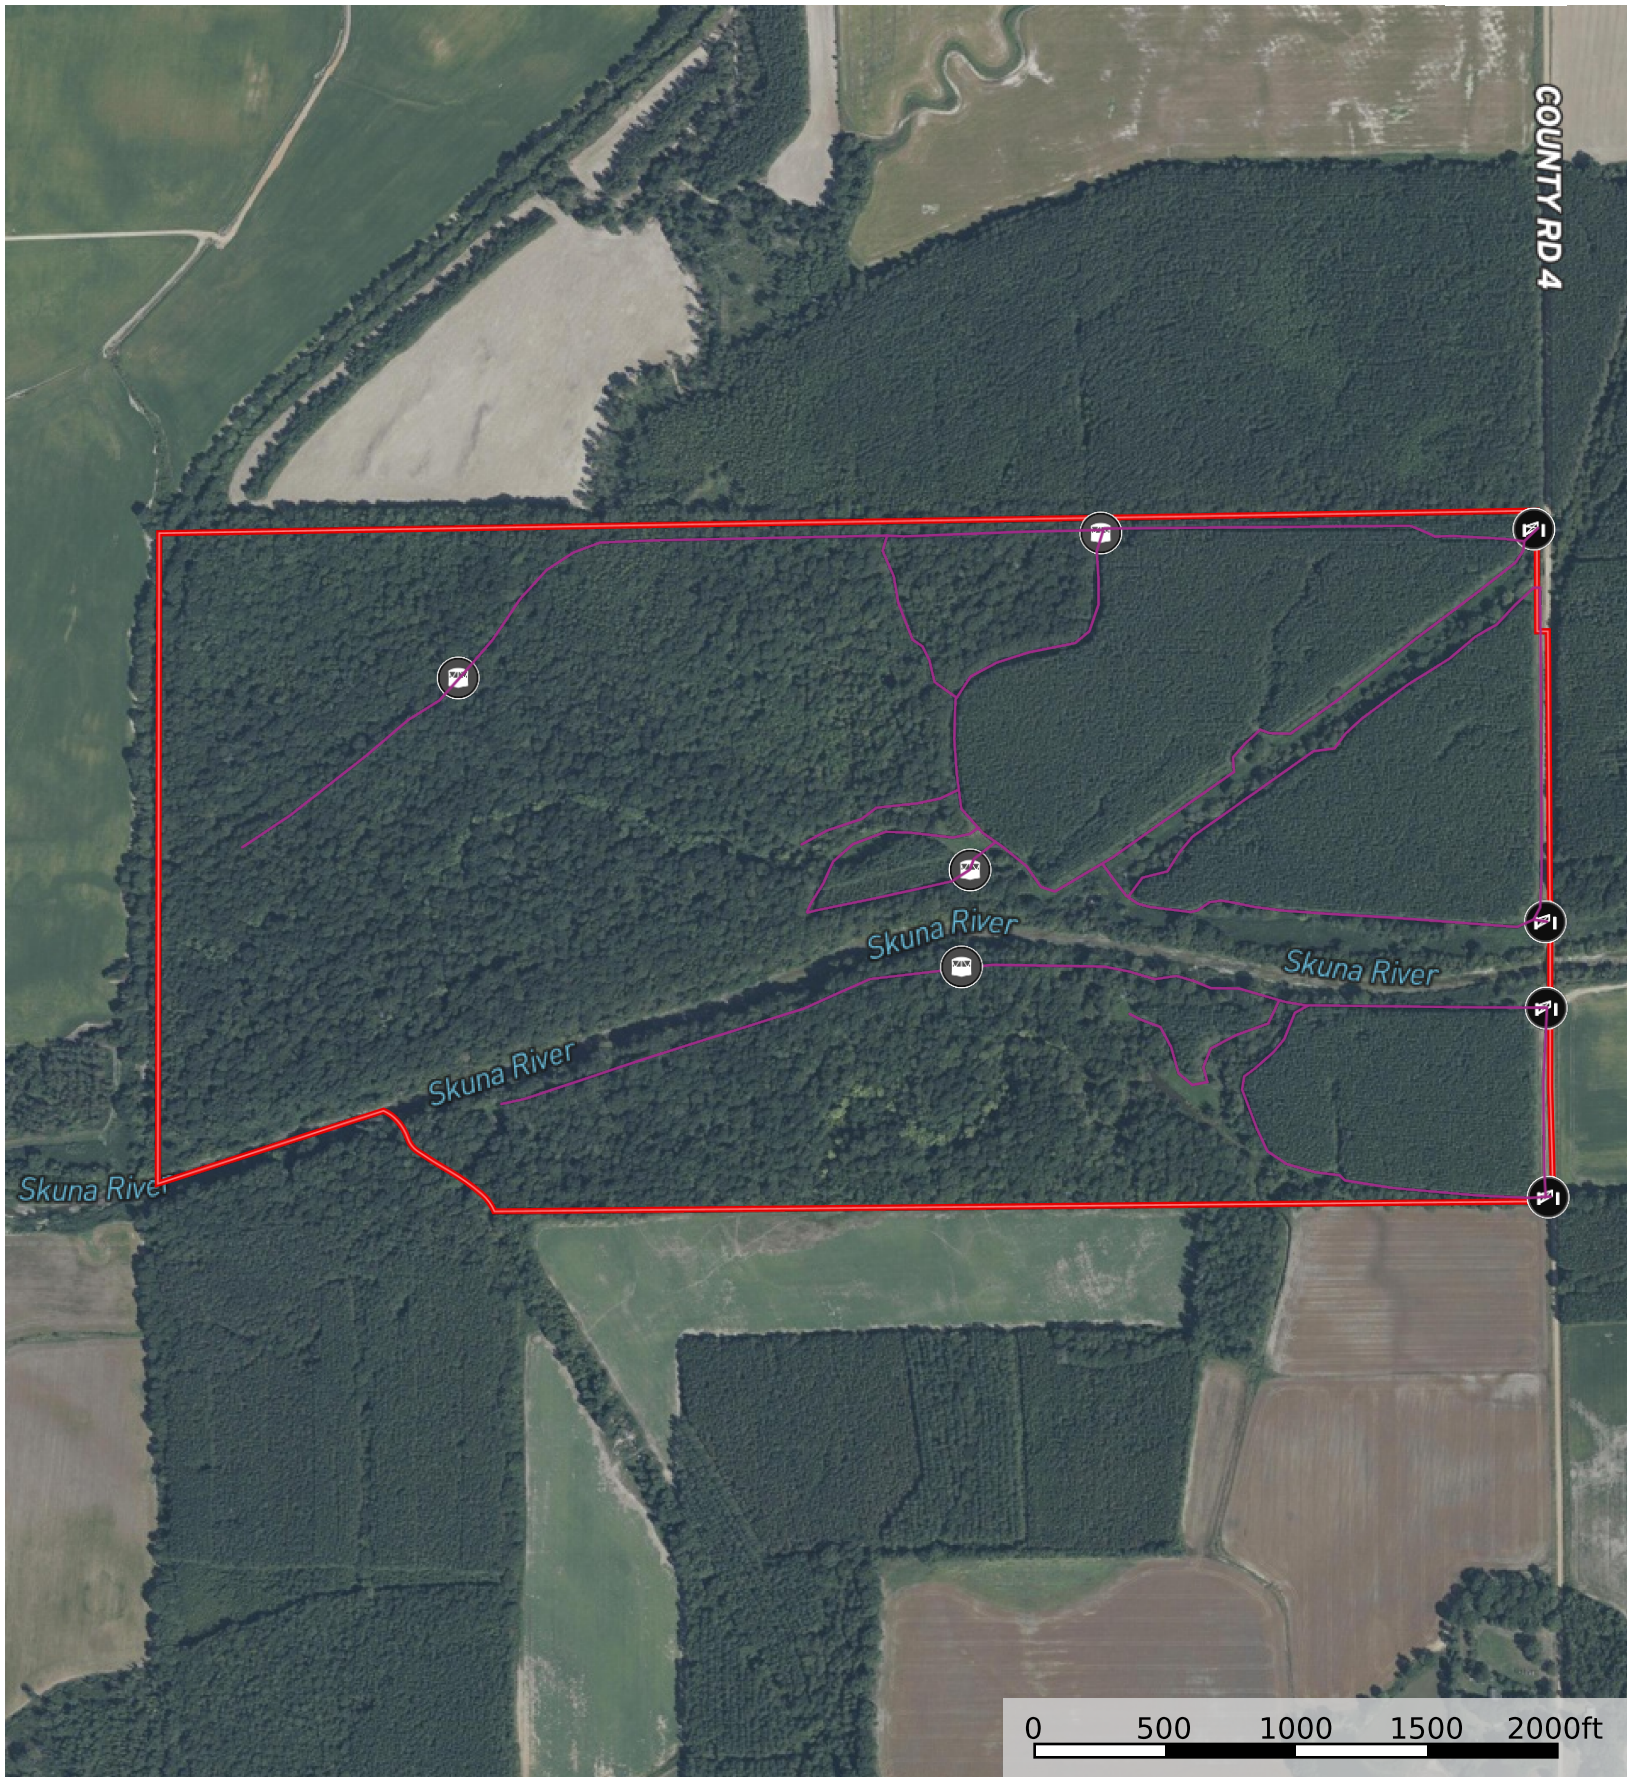

New Houlka 312
Mississippi, AC +/-

- Gate
- Shooting House
- Interior road
- Boundary