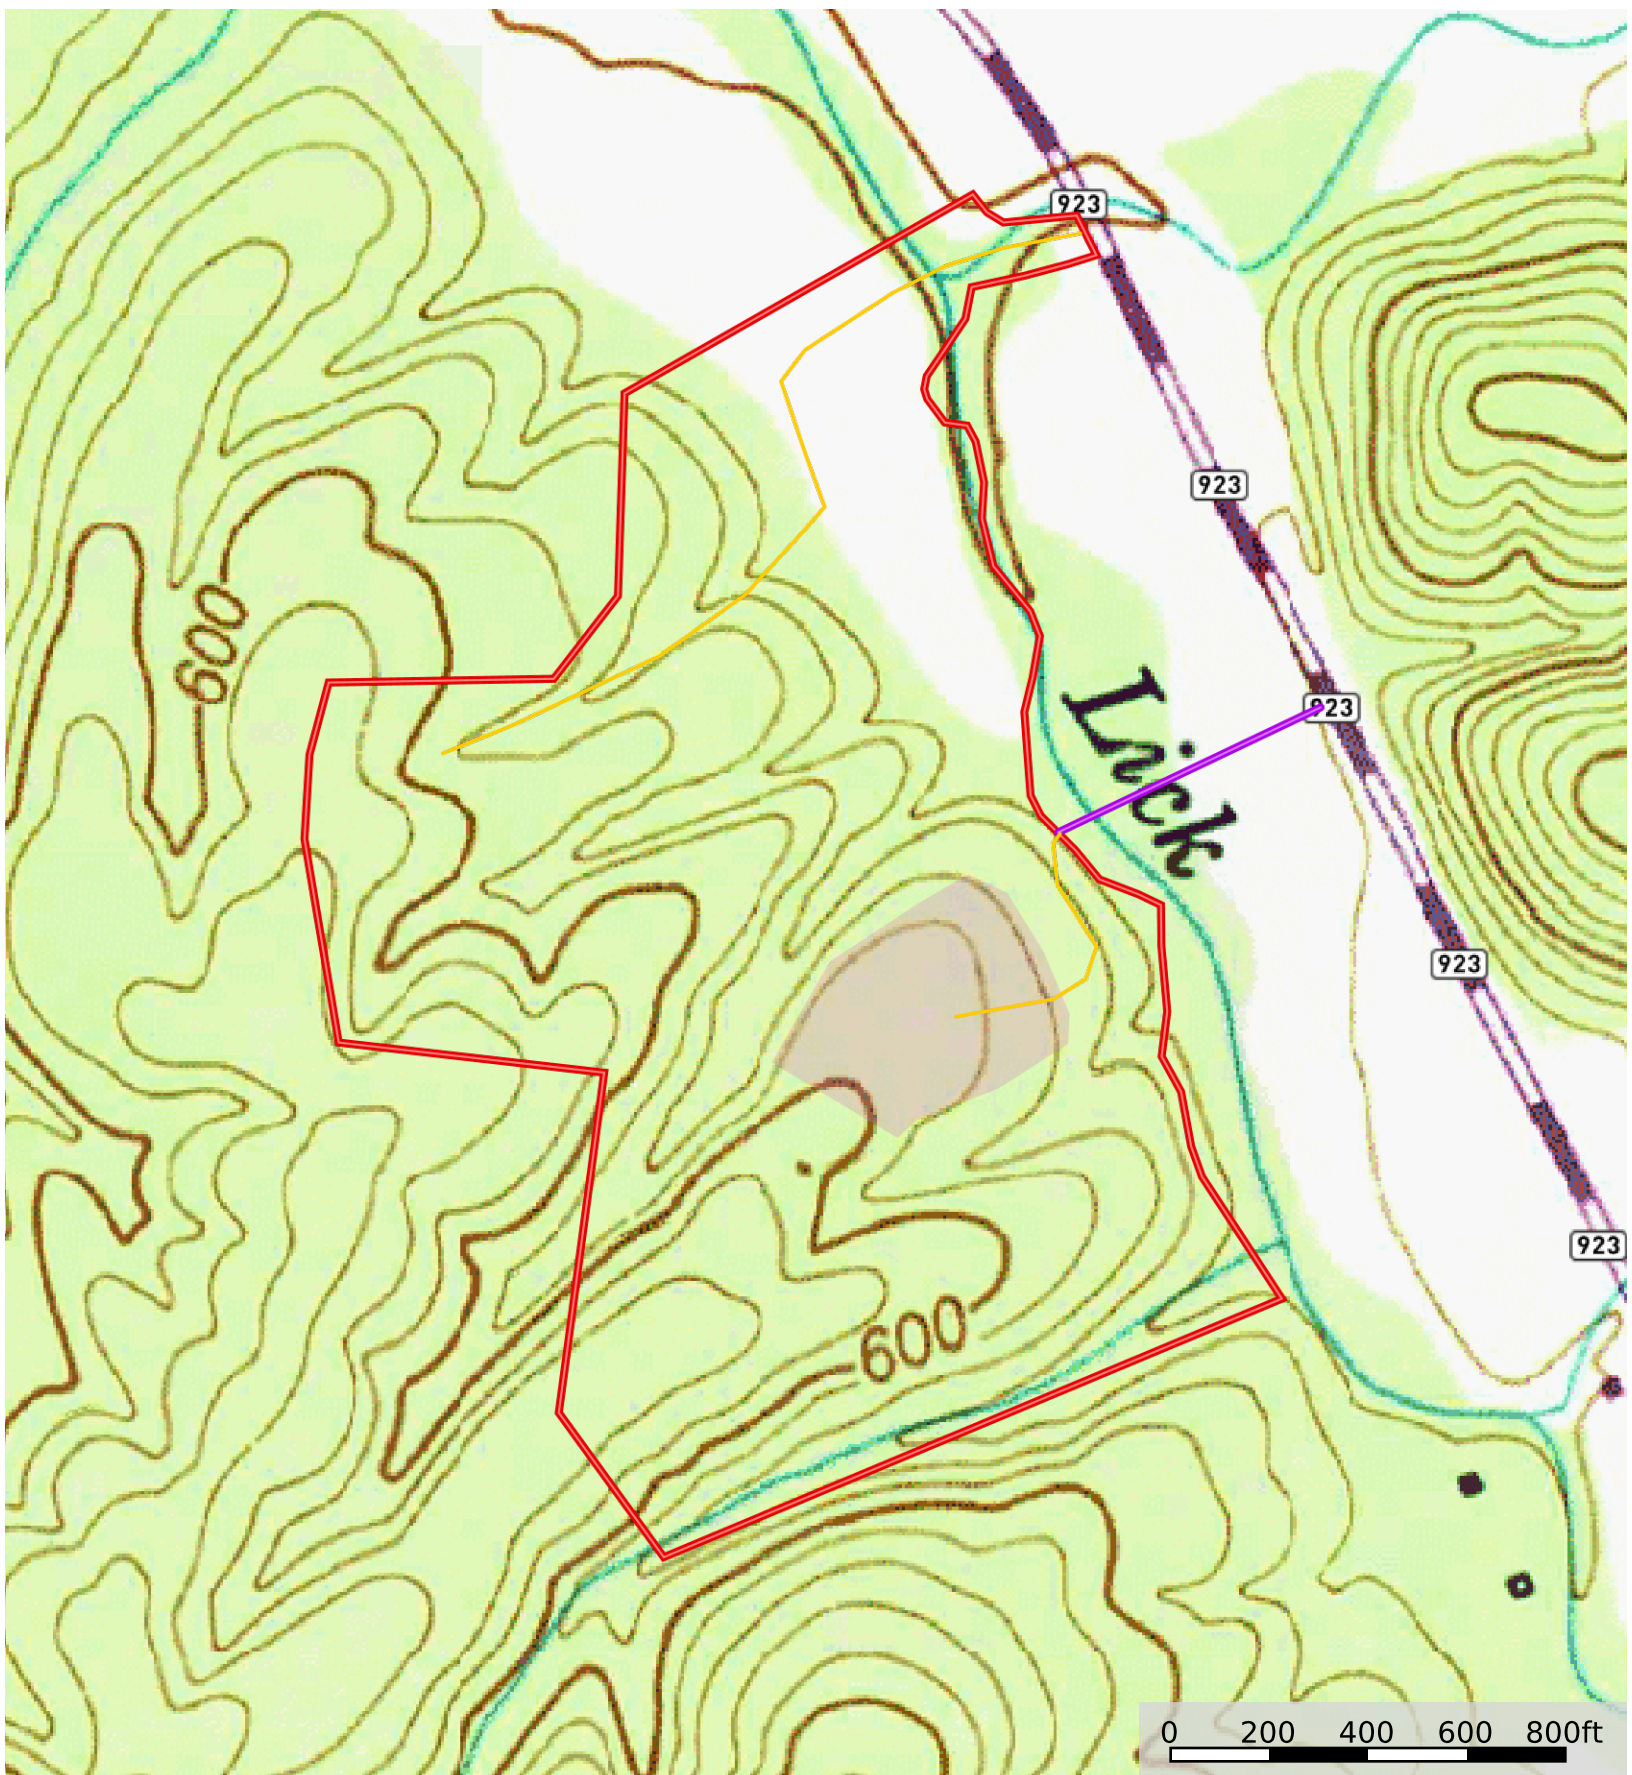

Lick Creek 65.84
Tennessee, AC +/-

- Primary Road
- 60' Wide Developed
- Hill Top Home Location
- Property Boundary