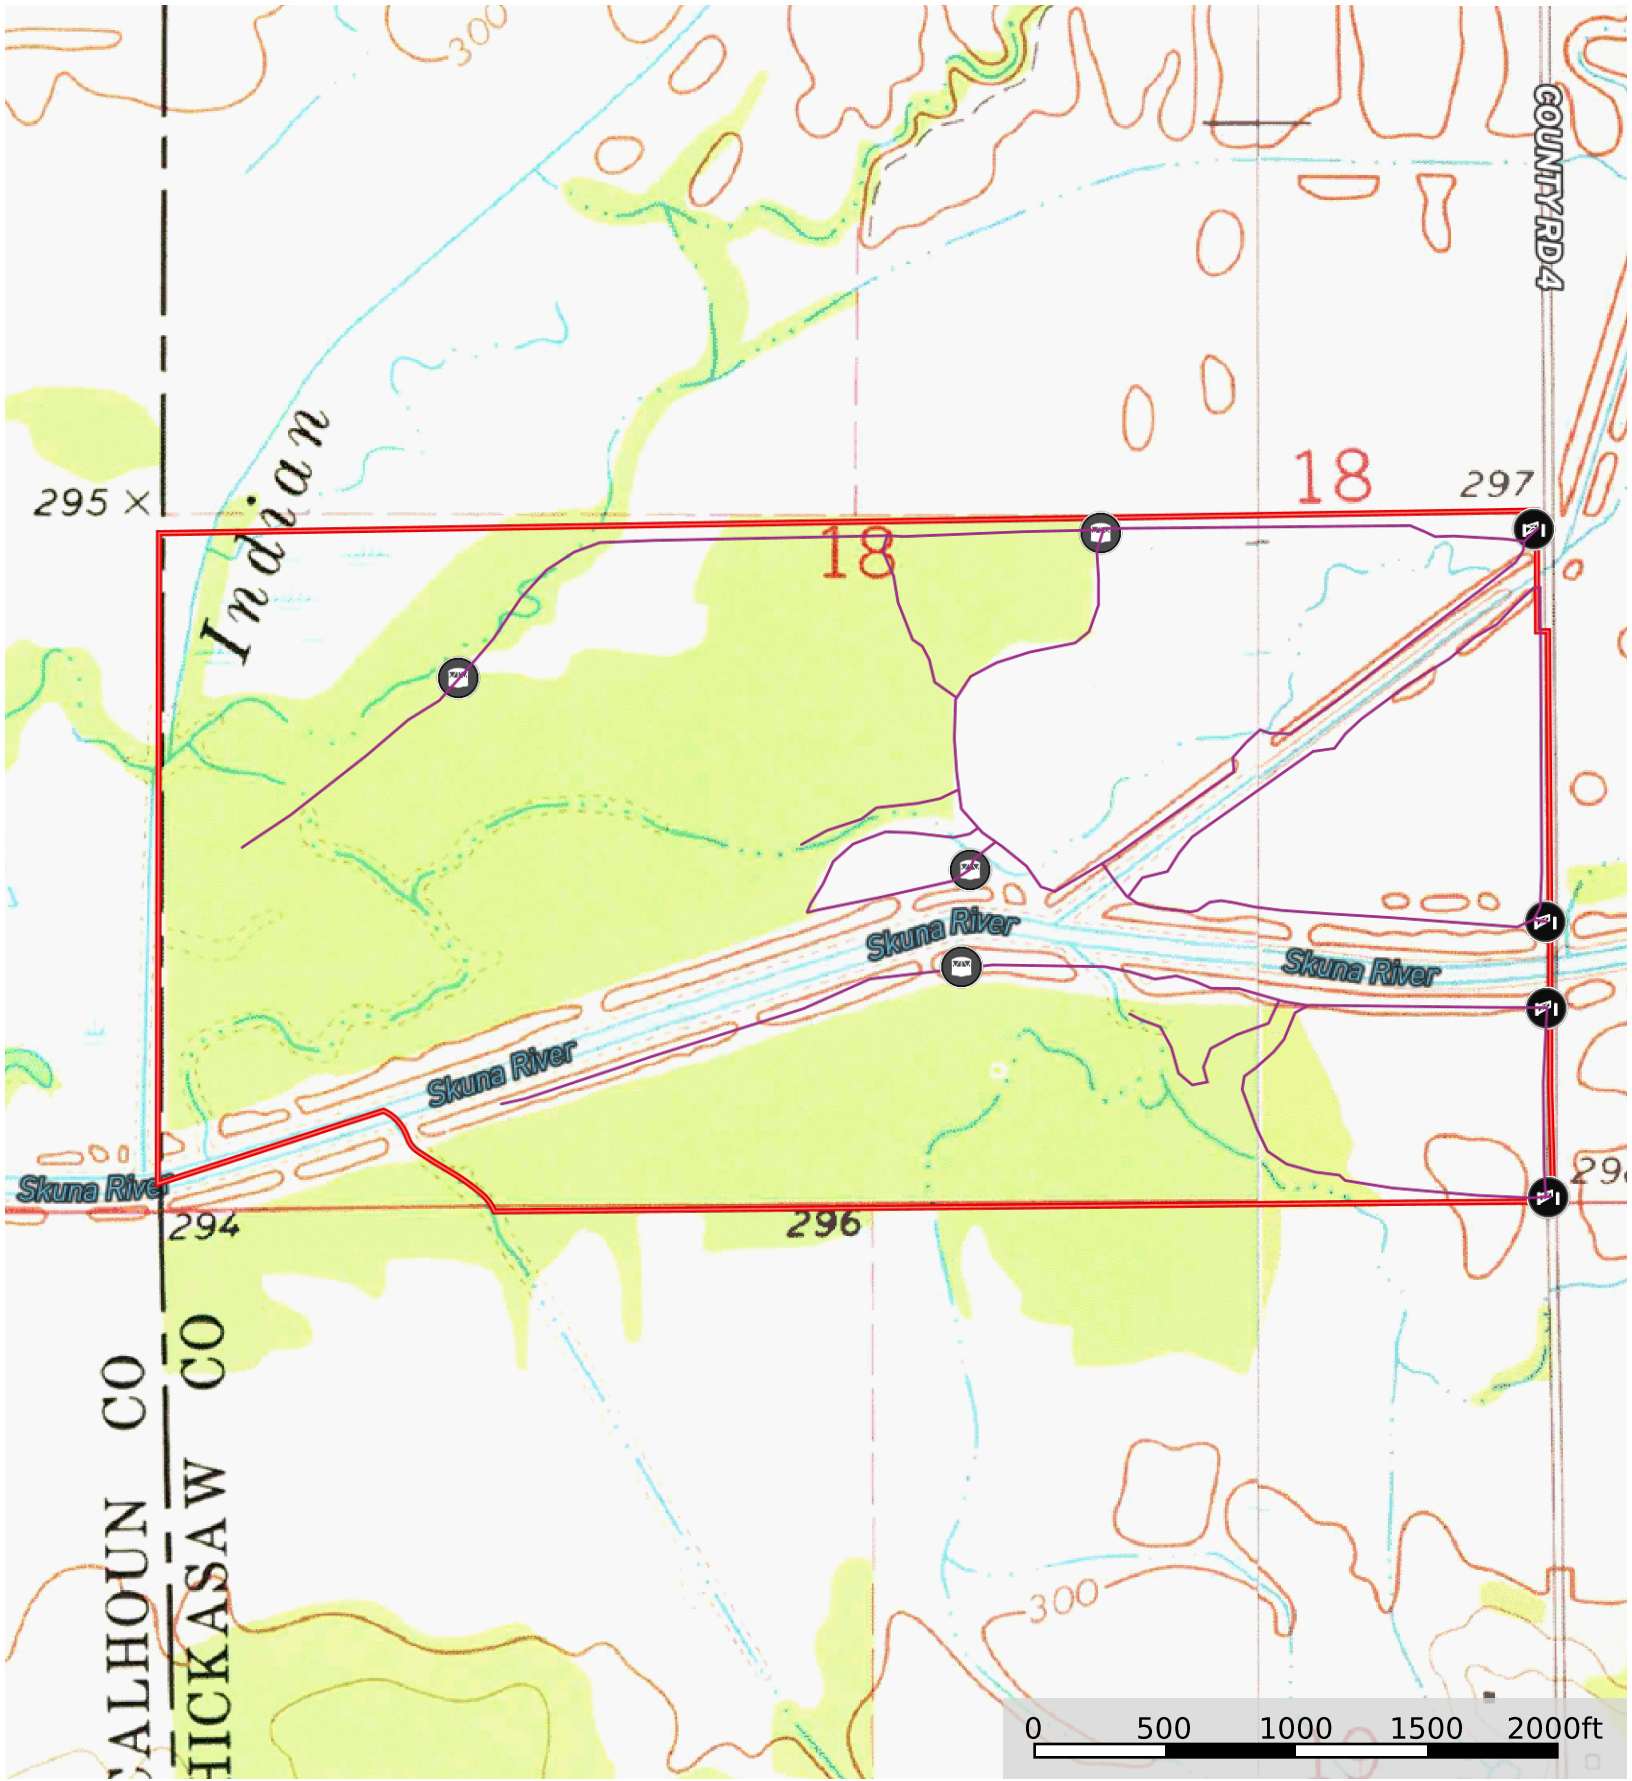

New Houlka 312
Mississippi, AC +/-

- Gate
- Shooting House
- Interior road
- Boundary