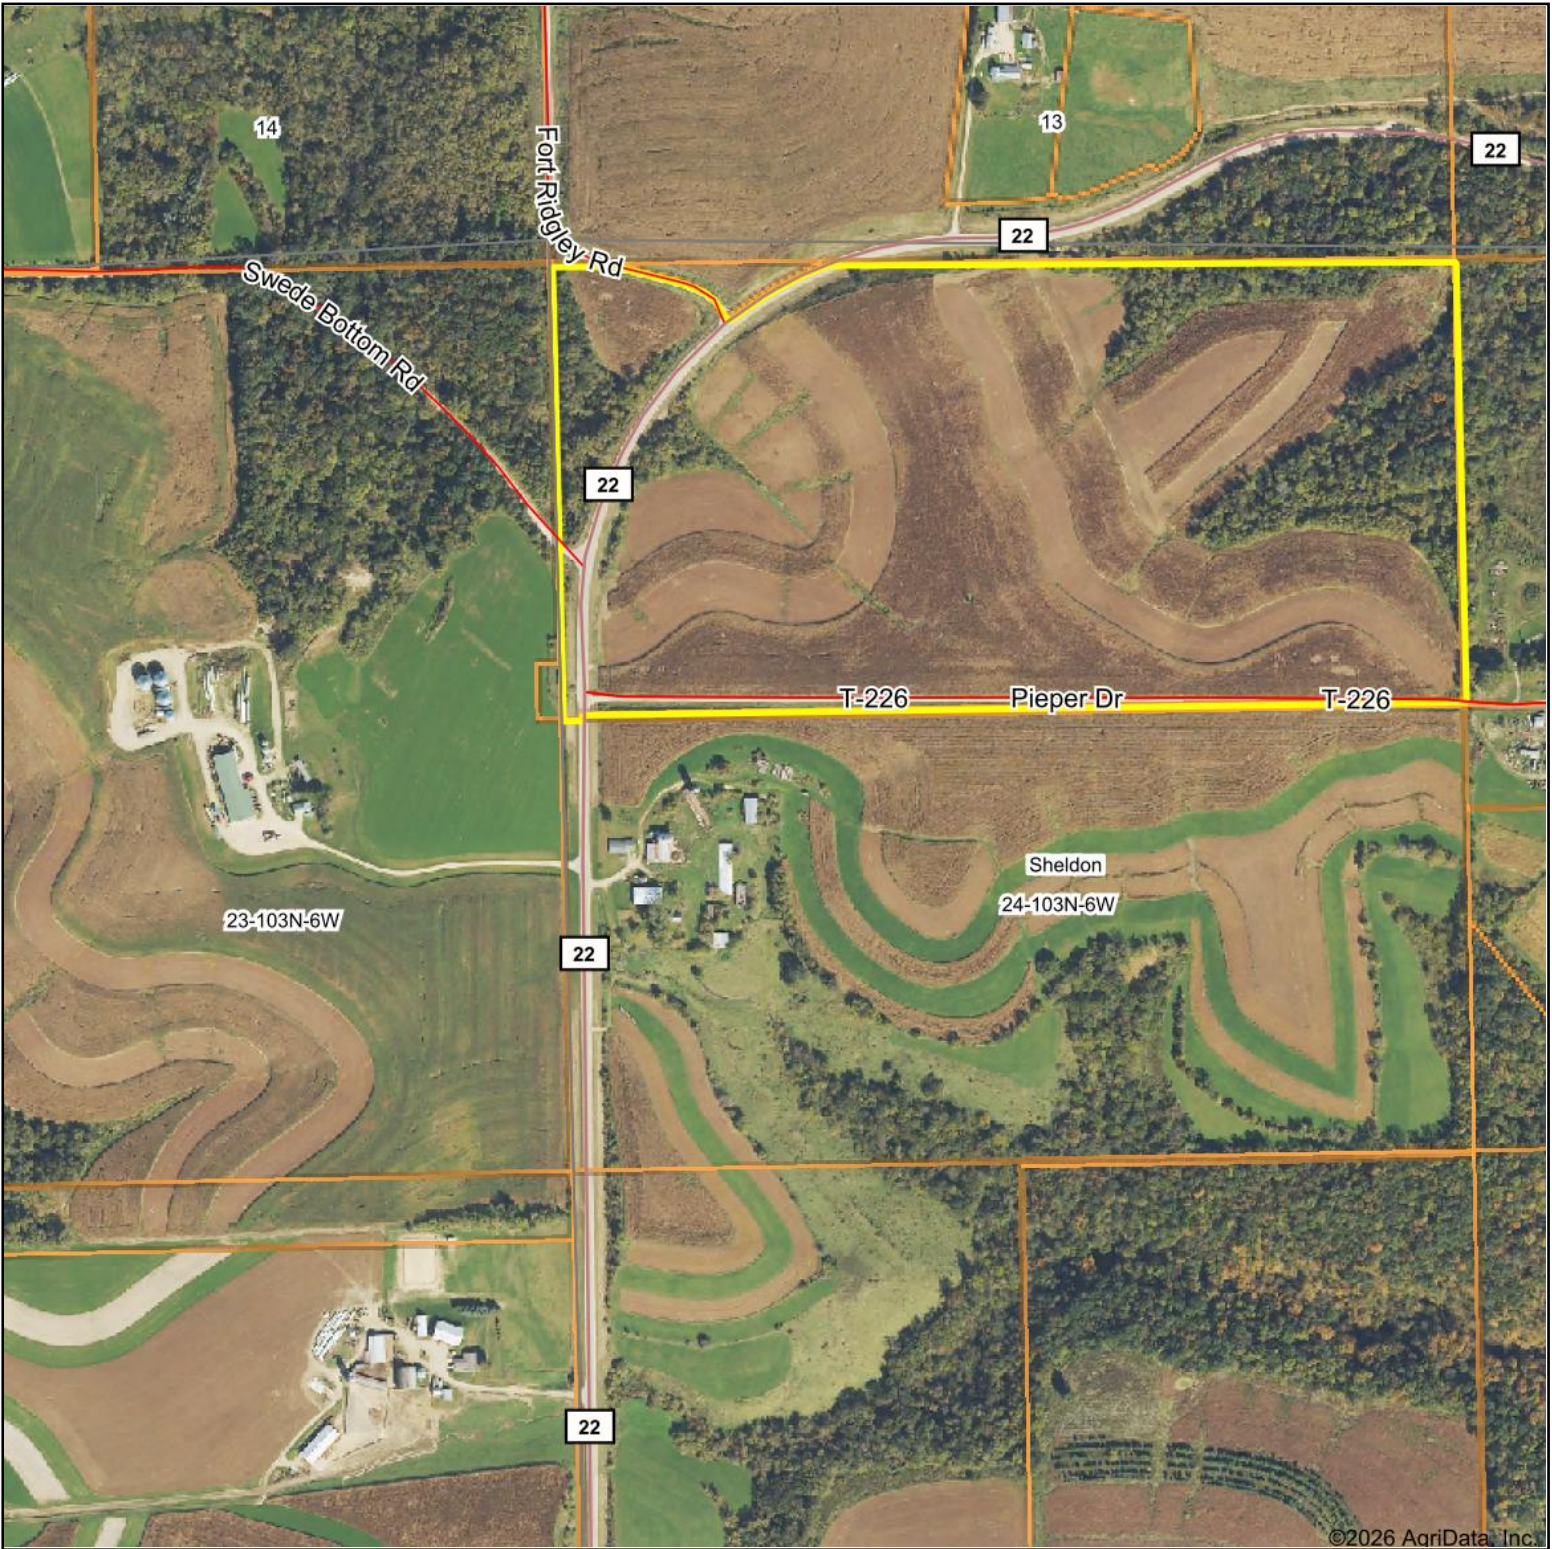

Aerial Map

Boundary Center: 43° 42' 57.34, -91° 30' 23.59

24-103N-6W
Houston County
Minnesota

© AgriData, Inc. 2025 www.AgriDataInc.com

4/20/2026