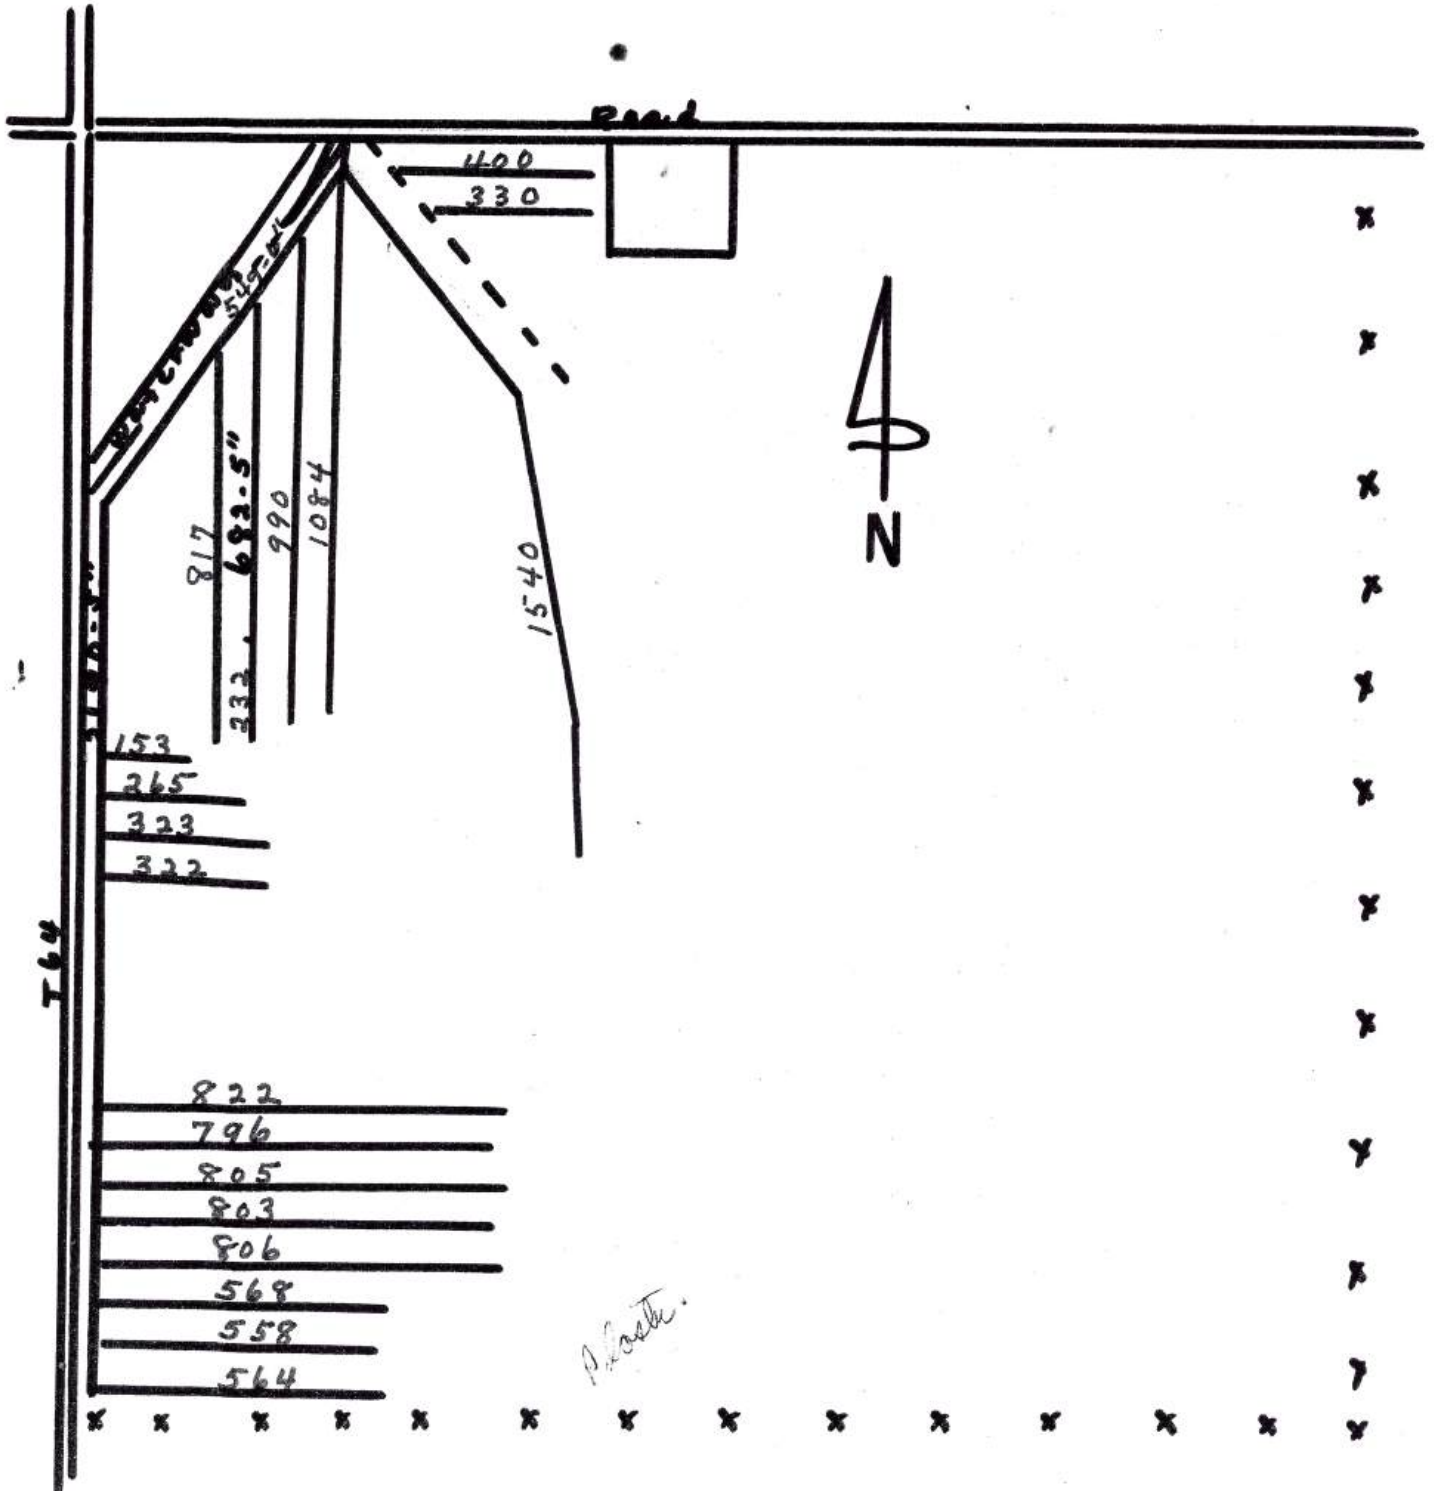

MBS Family Farms - Don Reiher (141.27ac)

 Reiher (141.27ac)

N

paved road - Shadow

Don Reher Farm
Oct 2010
Schafer Bros Tiling Inc
lines spaced 60'
dashed existing lines spaced 80'

Don Reiker
 Sec 31-T95NR151
 8-86
 5172'

Seatt Bryant

MOLTZ TILING, INC.

Statement Date:
June 15-1976

Farm Drainage — It Pays To Tile

Rural Route No. 3 Charles City, Iowa 50616

Office and Shop Phone 228-5301 — Home Phone 228-4540

Donald Reiher

St Charles Twp Sec 31

June 4, 76

Total footage includes 8" x 16' cmp