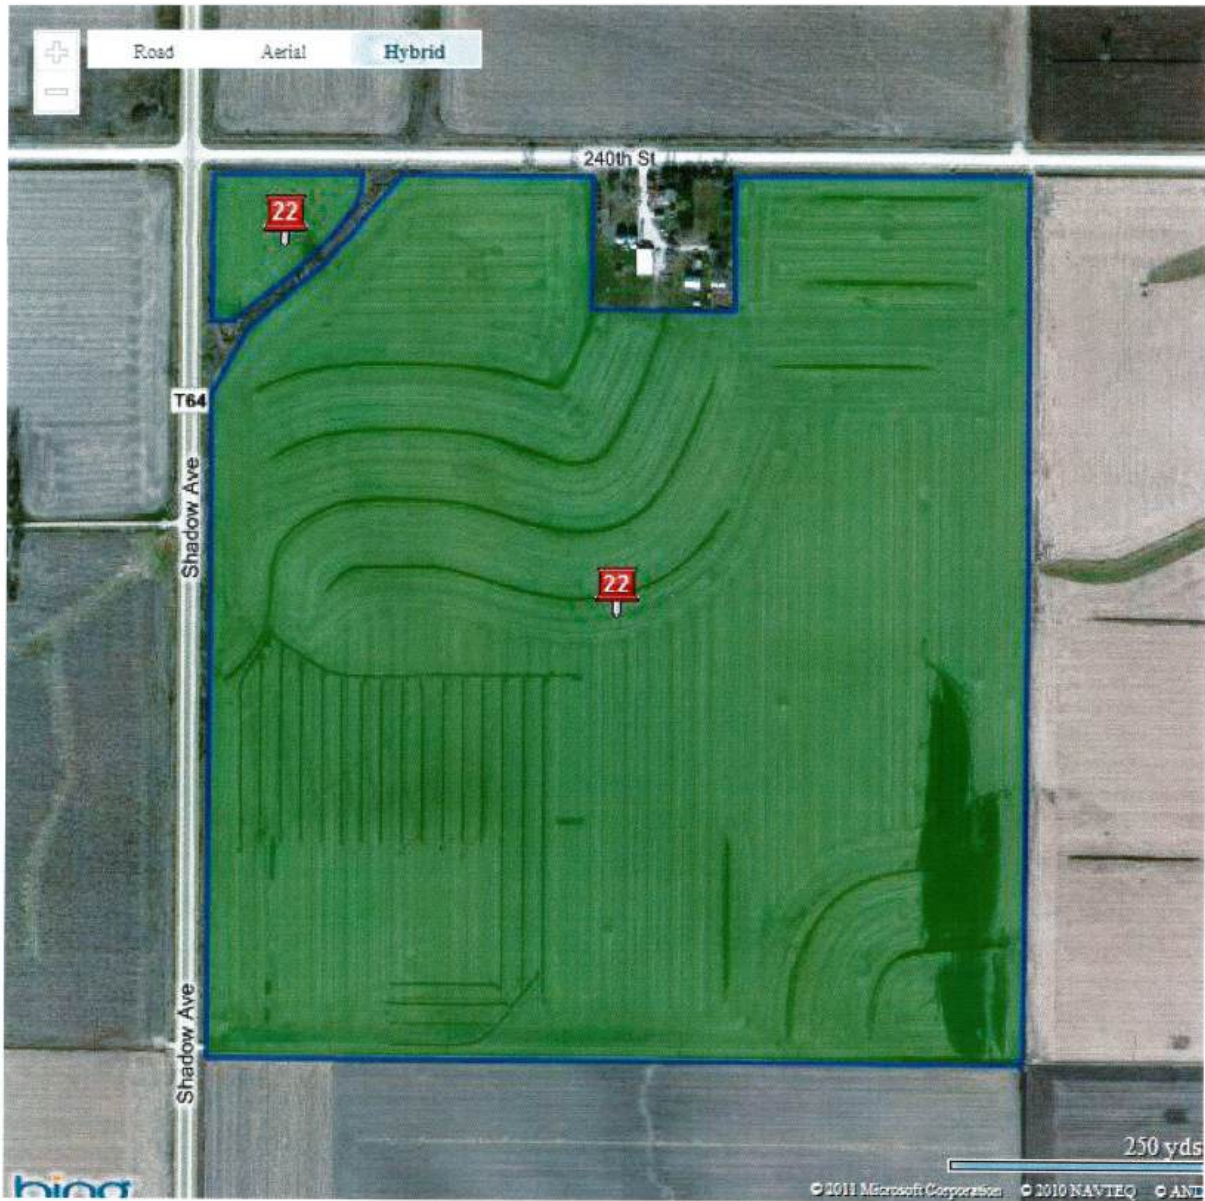

MBS Family Farms - Don Reiher (141.27ac)

 Reiher (141.27ac)

N

paved road - Shadow

Don Reher Farm
Oct 2010
Schafer Bros Tiling Inc
lines spaced 60'
dashed existing lines spaced 80'

Don Reiker
 Sec 31-T95NR151
 8-86
 5172'

Seatt Bryant

MOLTZ TILING, INC.

Statement Date:
June 15-1976

Farm Drainage — It Pays To Tile

Rural Route No. 3 Charles City, Iowa 50616

Office and Shop Phone 228-5301 — Home Phone 228-4540

Donald Reiher

St Charles Twp Sec 31

June 4, 76

Total footage includes 8" x 16' cmp