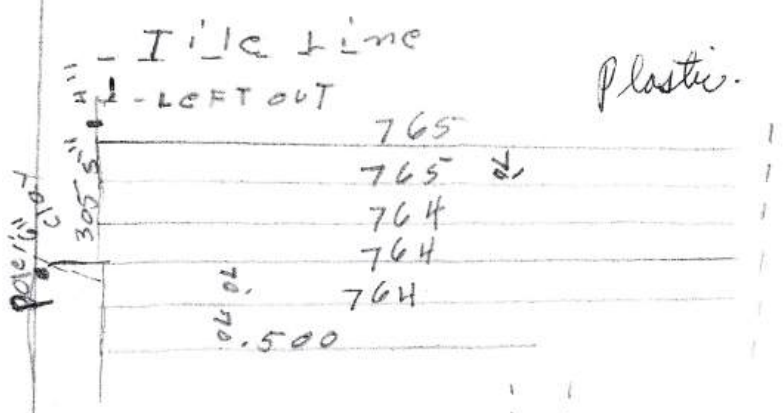

MBS Family Farms - Don Reiher (141.27ac)

 Reiher (141.27ac)

N

paved road - Shadow

Don Reher Farm
Oct 2010
Schafer Bros Tiling Inc
lines spaced 60'
dashed existing lines spaced 80'

Don Reiker
 Sec 31-T95NR151
 8-86
 5172'

Seatt Bryant

MOLTZ TILING, INC.

Statement Date:
June 15-1976

Farm Drainage — It Pays To Tile

Rural Route No. 3 Charles City, Iowa 50616

Office and Shop Phone 228-5301 — Home Phone 228-4540

Donald Reiher

St Charles Twp Sec 31

June 4, 76

Total footage includes 8" x 16' cmp