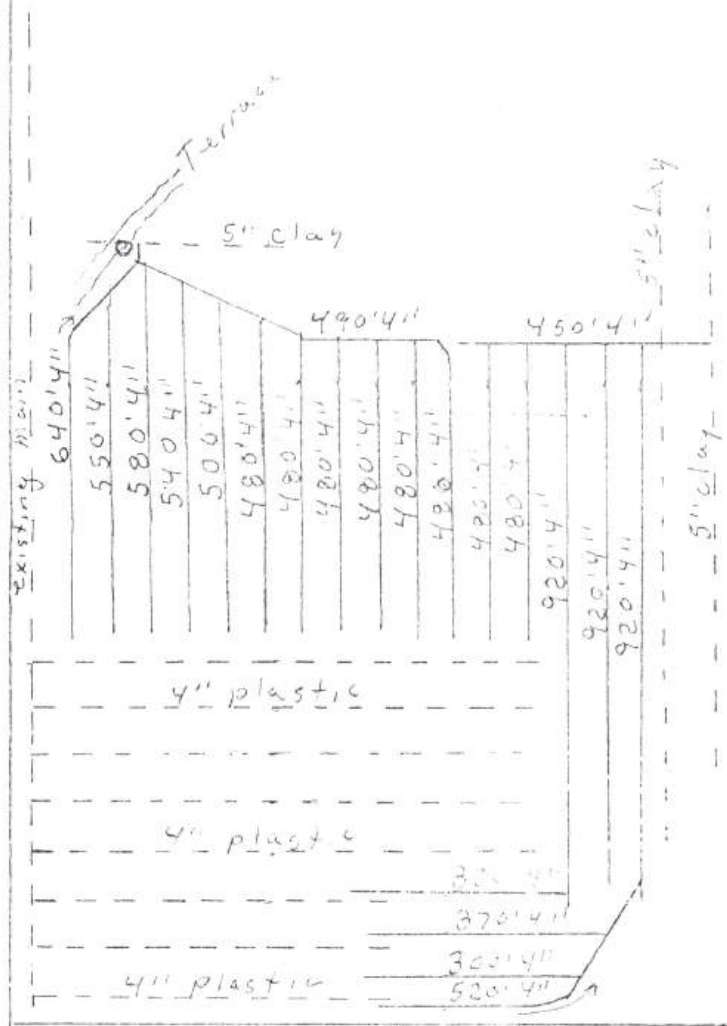

MBS Family Farms - Don Reiher (141.27ac)

 Reiher (141.27ac)

N

paved road - Shadow

Don Reher Farm
Oct 2010
Schafer Bros Tiling Inc
lines spaced 60'
dashed existing lines spaced 80'

Don Reiker
 Sec 31-T95NR151
 8-86
 5172'

Seatt Bryant

MOLTZ TILING, INC.

Statement Date:
June 15-1976

Farm Drainage — It Pays To Tile

Rural Route No. 3 Charles City, Iowa 50616

Office and Shop Phone 228-5301 — Home Phone 228-4540

Donald Reiher

St Charles Twp Sec 31

June 4, 76

Total footage includes 8" x 16' cmp