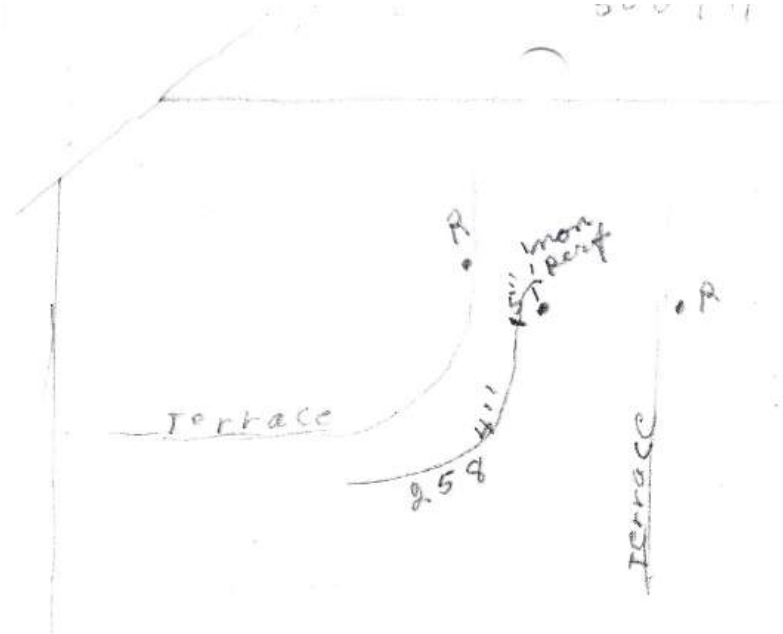

MBS Family Farms - Don Reiher (141.27ac)

 Reiher (141.27ac)

N

paved road - Shadow

Don Reher Farm
Oct 2010
Schafer Bros Tiling Inc
lines spaced 60'
dashed existing lines spaced 80'

Don Reiker
 Sec 31-T95NR151
 8-86
 5172'

Seatt Bryant

MOLTZ TILING, INC.

Statement Date:
June 15-1976

Farm Drainage — It Pays To Tile

Rural Route No. 3 Charles City, Iowa 50616

Office and Shop Phone 228-5301 — Home Phone 228-4540

Donald Reiher

St Charles Twp Sec 31

June 4, 76

Total footage includes 8" x 16' cmp