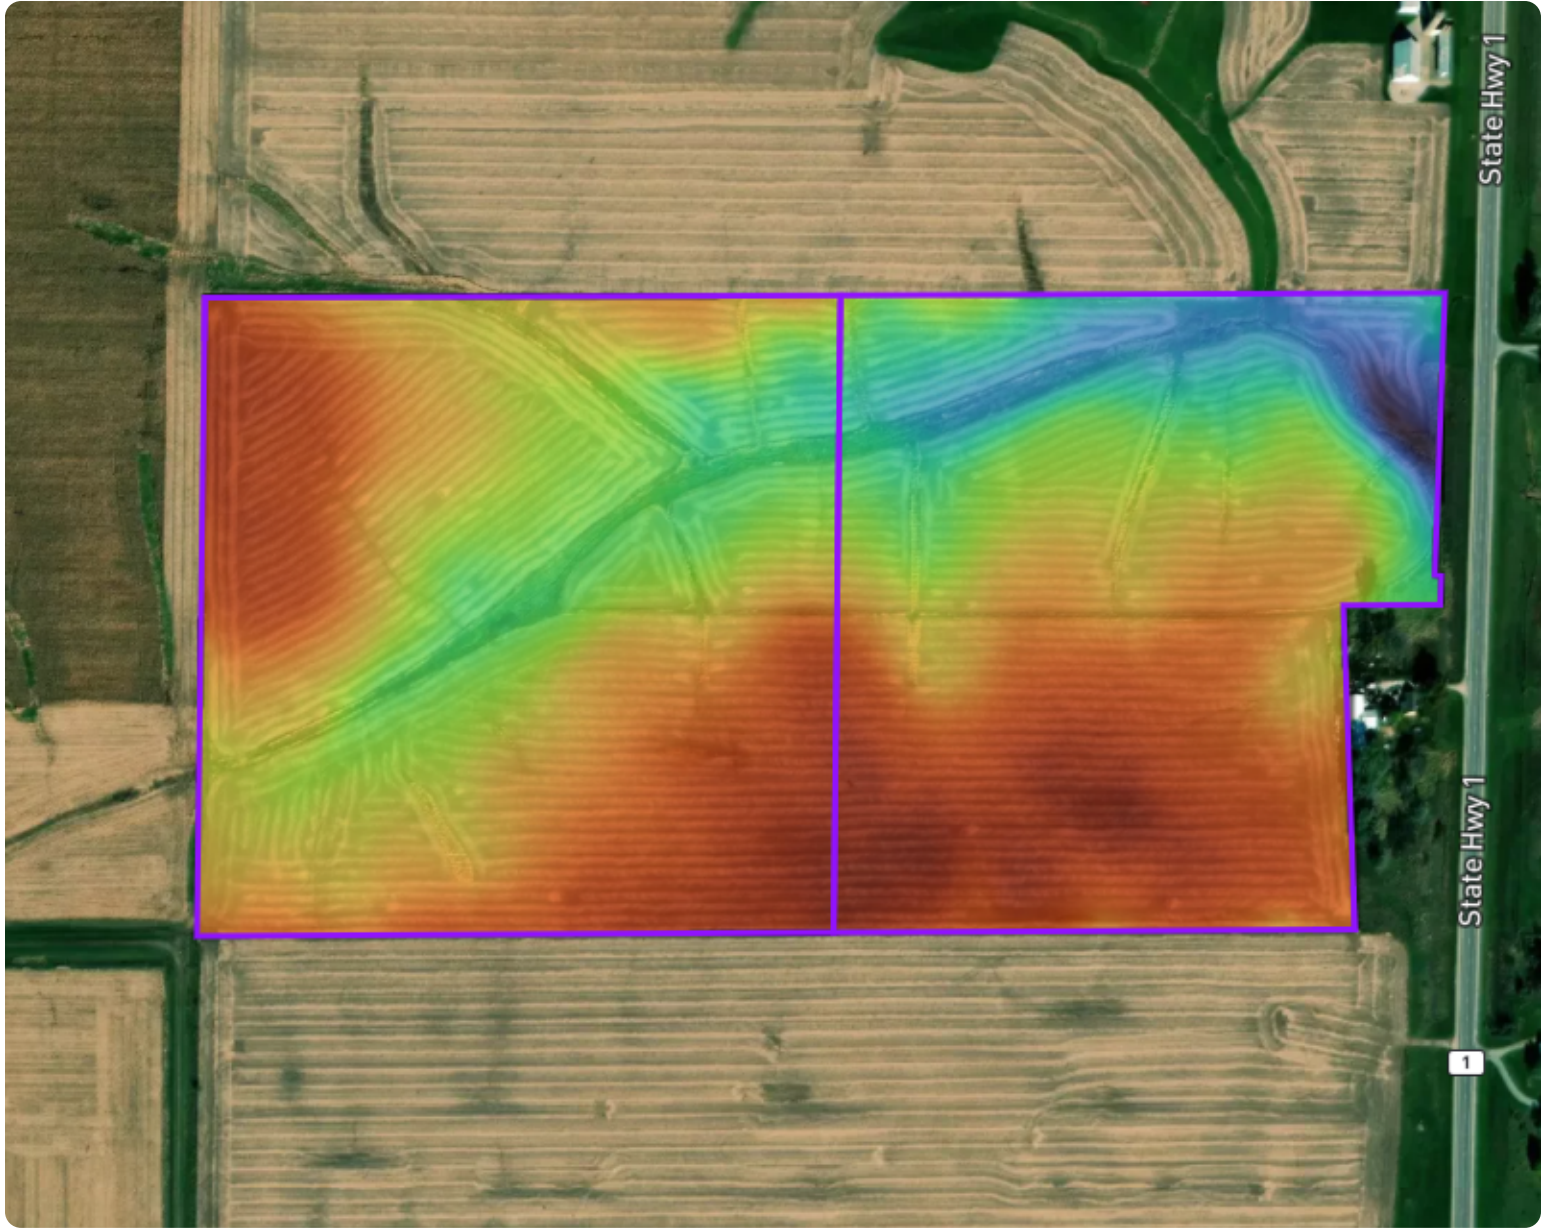

Topography & Hillshade Map

© Mapbox, © OpenStreetMap  mapbox

Color Legend

748 ft

796 ft