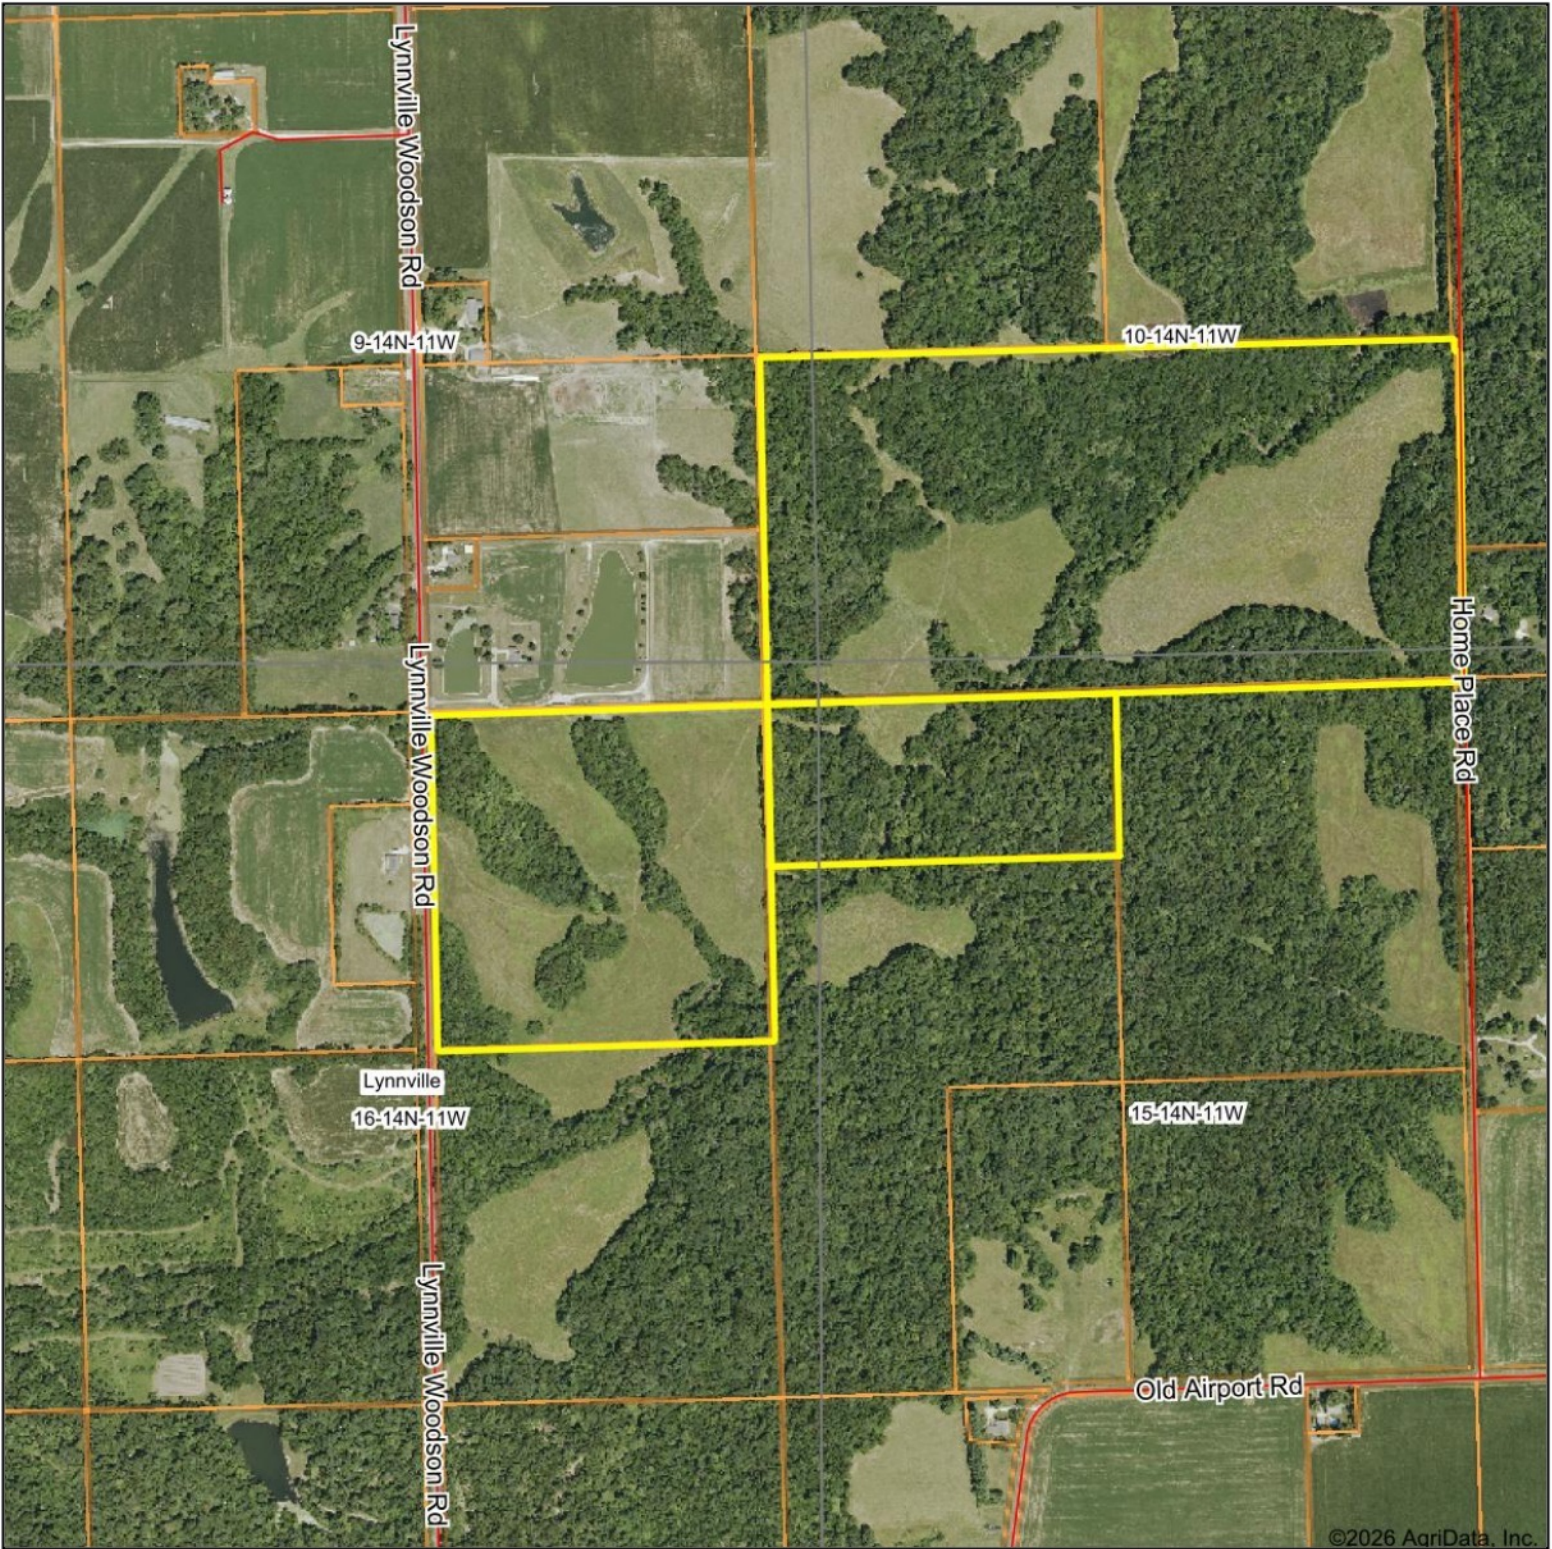

# Aerial Map

Boundary Center: 39° 39' 55.88, -90° 18' 59.65

15-14N-11W  
Morgan County  
Illinois

Maps Provided By  
**surety**  
CUSTOMIZED ONLINE MAPPING  
© AgriData, Inc. 2025 www.AgriDataInc.com

6/2/2026