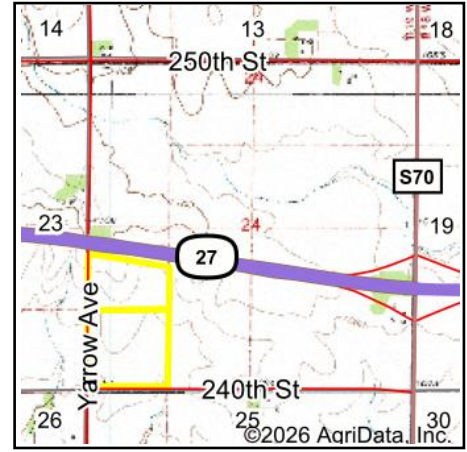

Wetlands Map

State: **Iowa**
 Location: **24-96N-19W**
 County: **Cerro Gordo**
 Township: **Portland**
 Date: **4/17/2026**

Maps Provided By:

© AgriData, Inc. 2025 www.AgriDataInc.com

Classification Code	Type	Acres
	Total Acres	0.00