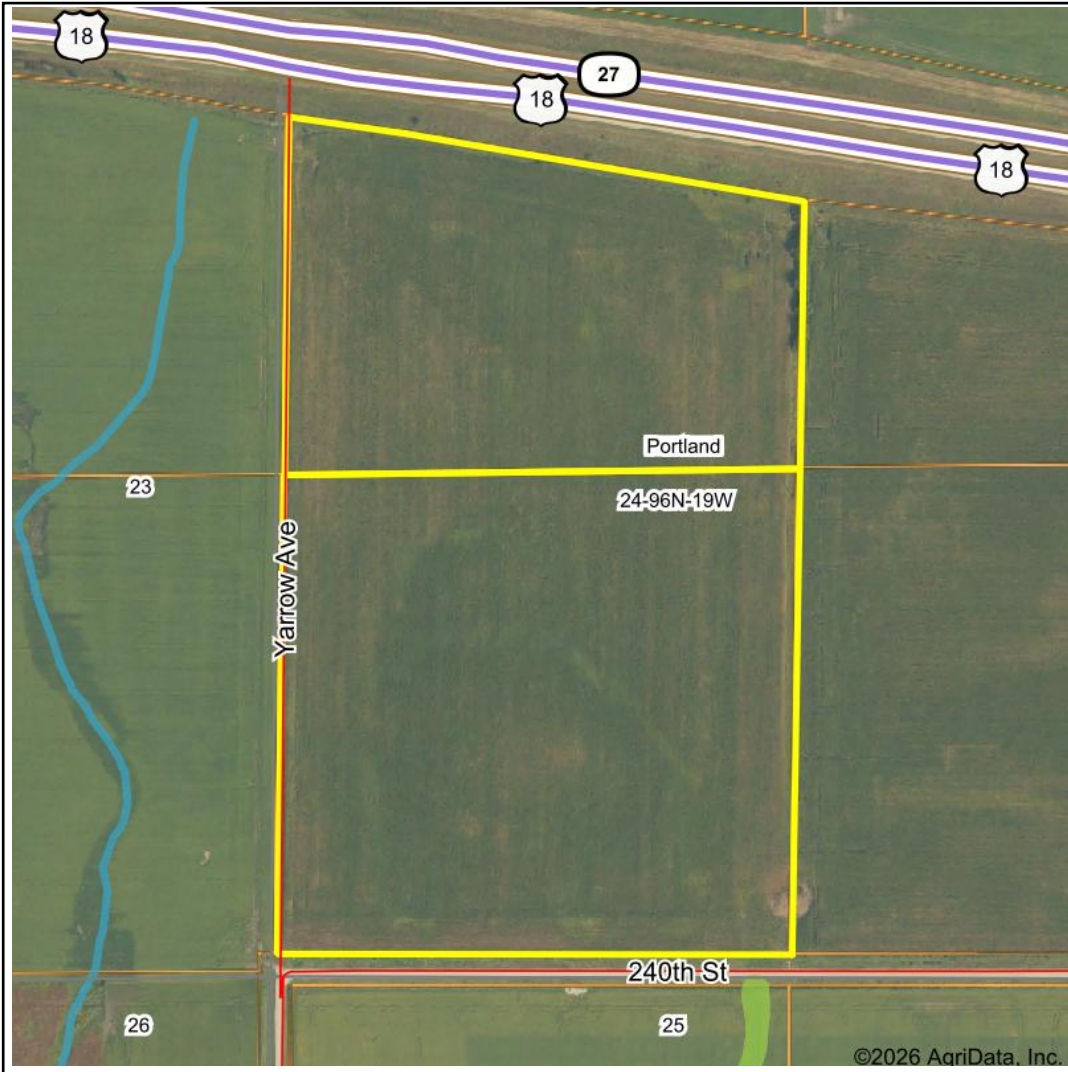

Wetlands Map

State: **Iowa**
 Location: **24-96N-19W**
 County: **Cerro Gordo**
 Township: **Portland**
 Date: **4/17/2026**

Maps Provided By:

© AgriData, Inc. 2025 www.AgriDataInc.com

Classification Code	Type	Acres
	Total Acres	0.00