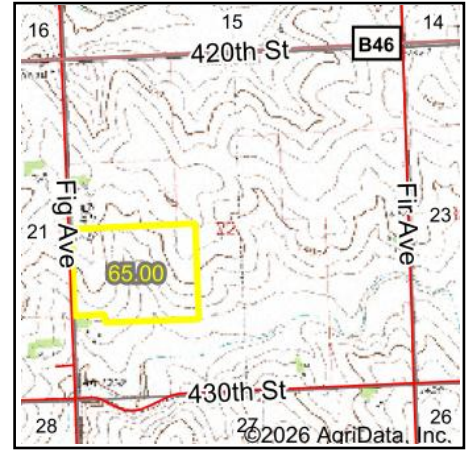

Wetlands Map

State: **Iowa**
 Location: **22-95N-46W**
 County: **Sioux**
 Township: **Center**
 Date: **3/24/2026**

© AgriData, Inc. 2025 www.AgriDataInc.com

Classification Code	Type	Acres
PEM1Ax	Freshwater Emergent Wetland	0.57
Total Acres		0.57