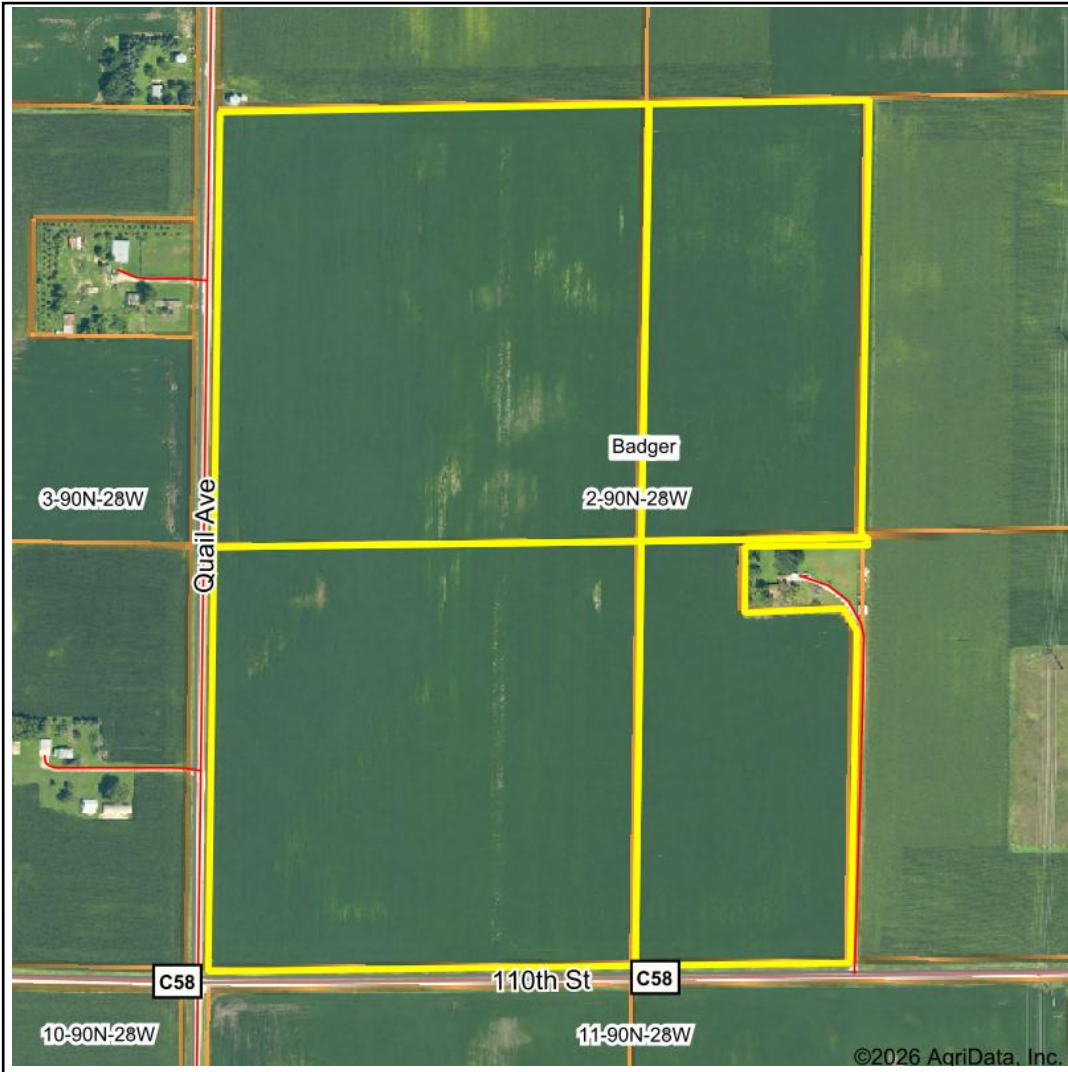

Wetlands Map

State: **Iowa**
 Location: **2-90N-28W**
 County: **Webster**
 Township: **Badger**
 Date: **5/8/2026**

Maps Provided By:

© AgriData, Inc. 2025 www.AgriDataInc.com

Classification Code	Type	Acres
	Total Acres	0.00