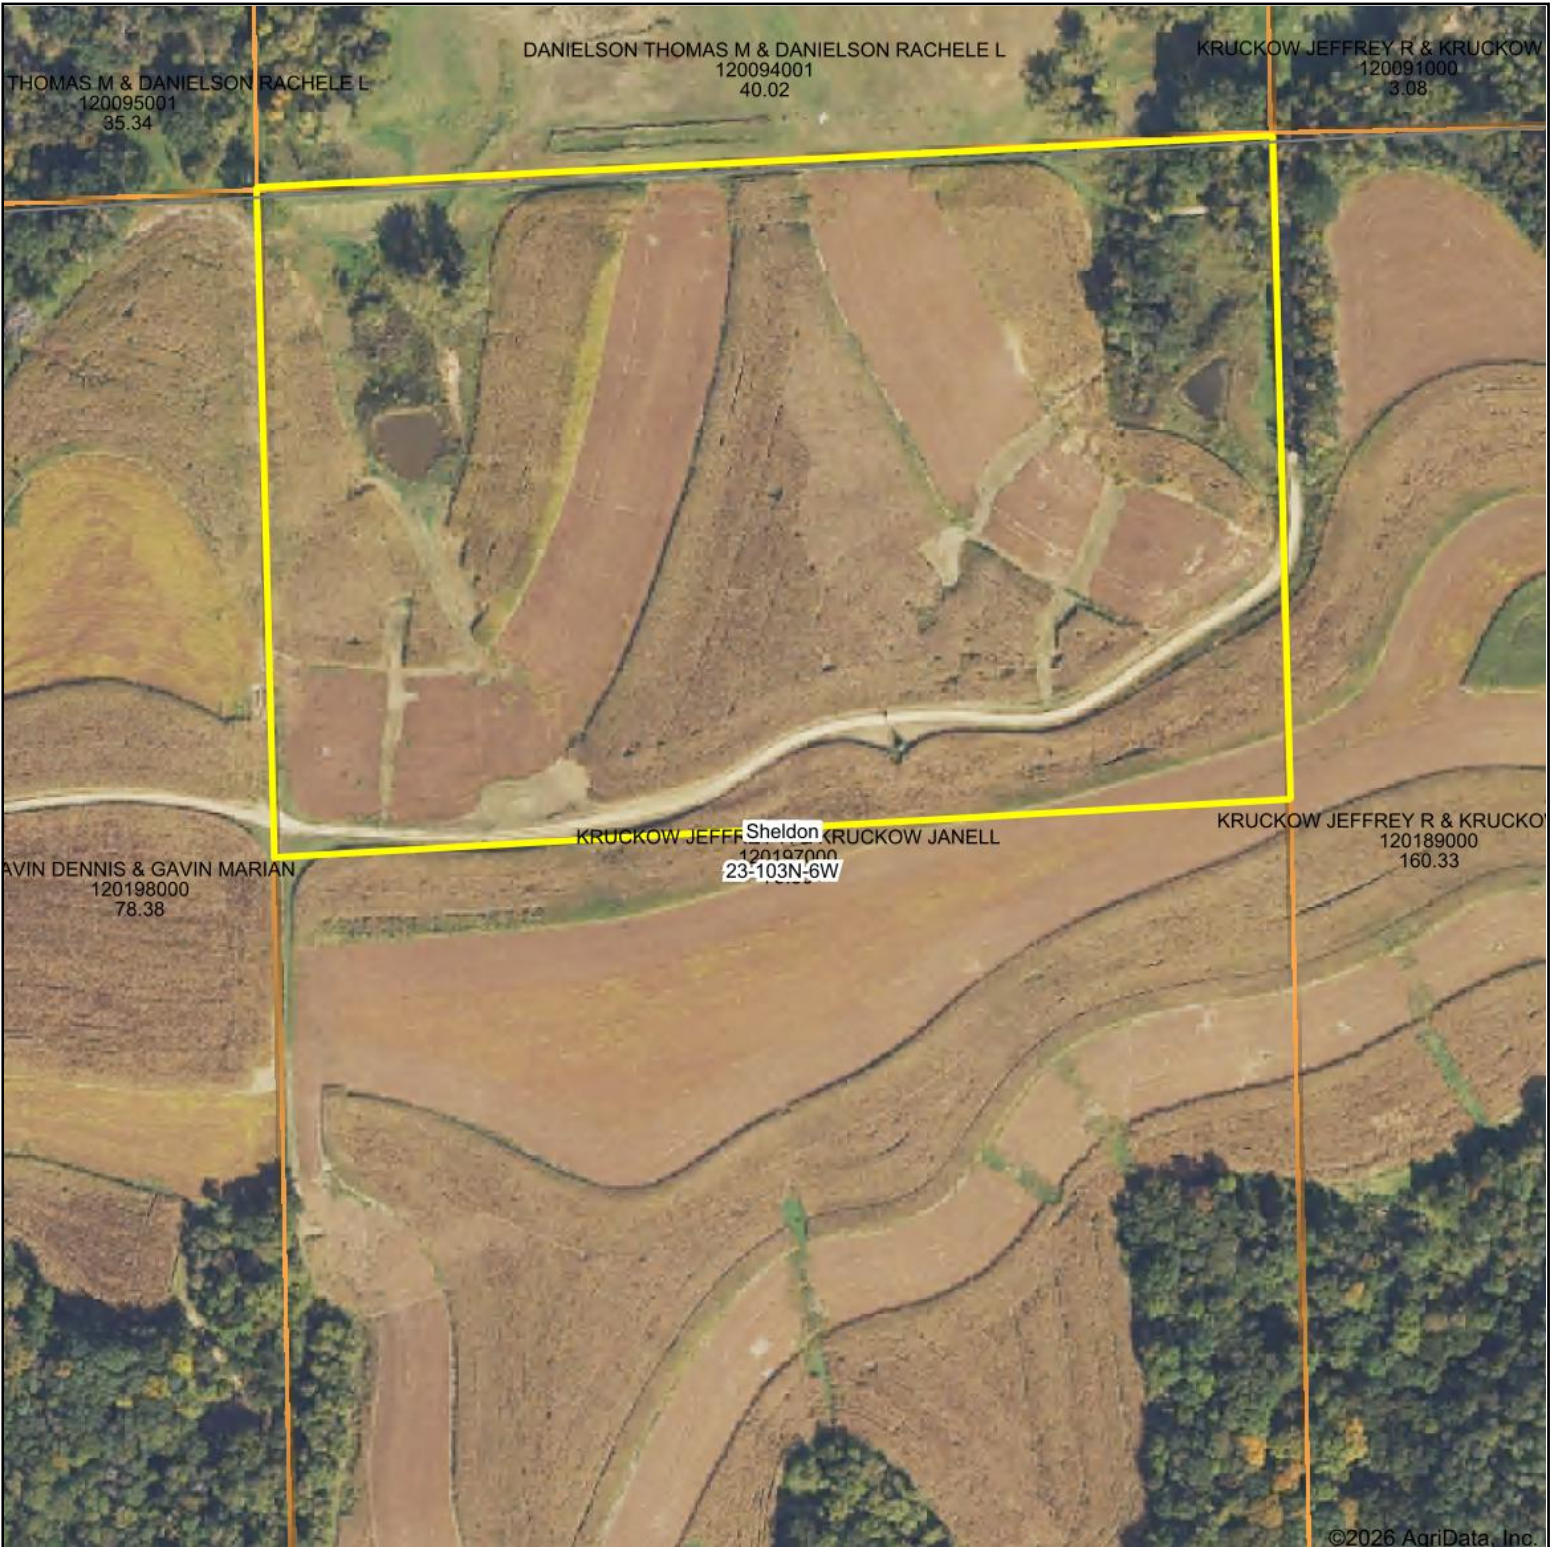

# Aerial Map

Boundary Center: 43° 42' 59.33, -91° 31' 26.28

Maps Provided By:

© AgriData, Inc. 2025 www.AgriDataInc.com

**23-103N-6W**  
**Houston County**  
**Minnesota**

4/20/2026