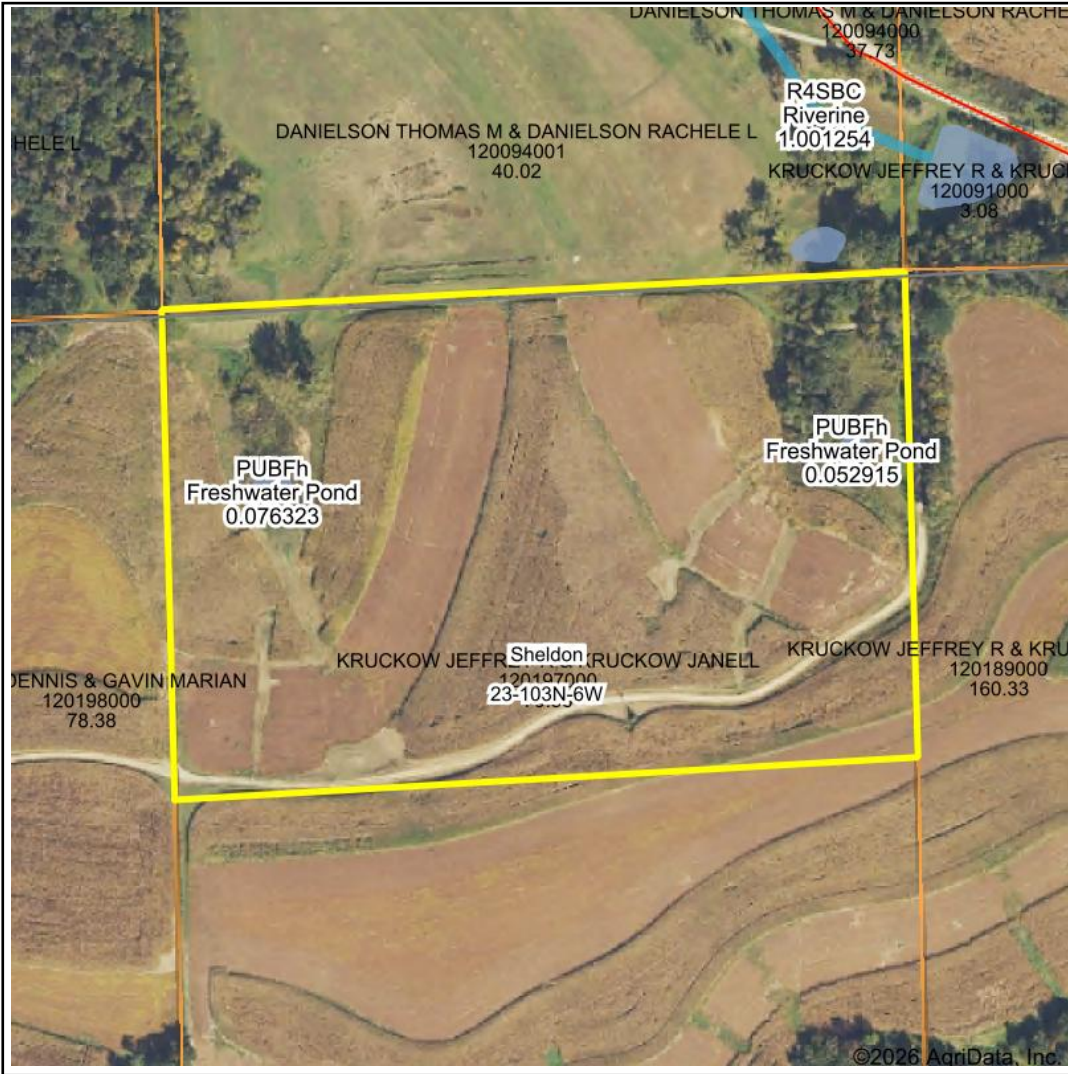

Wetlands Map

State: Minnesota
Location: 23-103N-6W
County: Houston
Township: Sheldon
Date: 4/20/2026

Maps Provided By:

 CUSTOMIZED ONLINE MAPPING
 © AgriData, Inc. 2025 www.AgriDataInc.com

0ft 388ft 775ft

Classification Code	Type	Acres
PUBFh	Freshwater Pond	0.13
Total Acres		0.13

Data Source: National Wetlands Inventory website. U.S. DoI, Fish and Wildlife Service, Washington, D.C. <http://www.fws.gov/wetlands/>