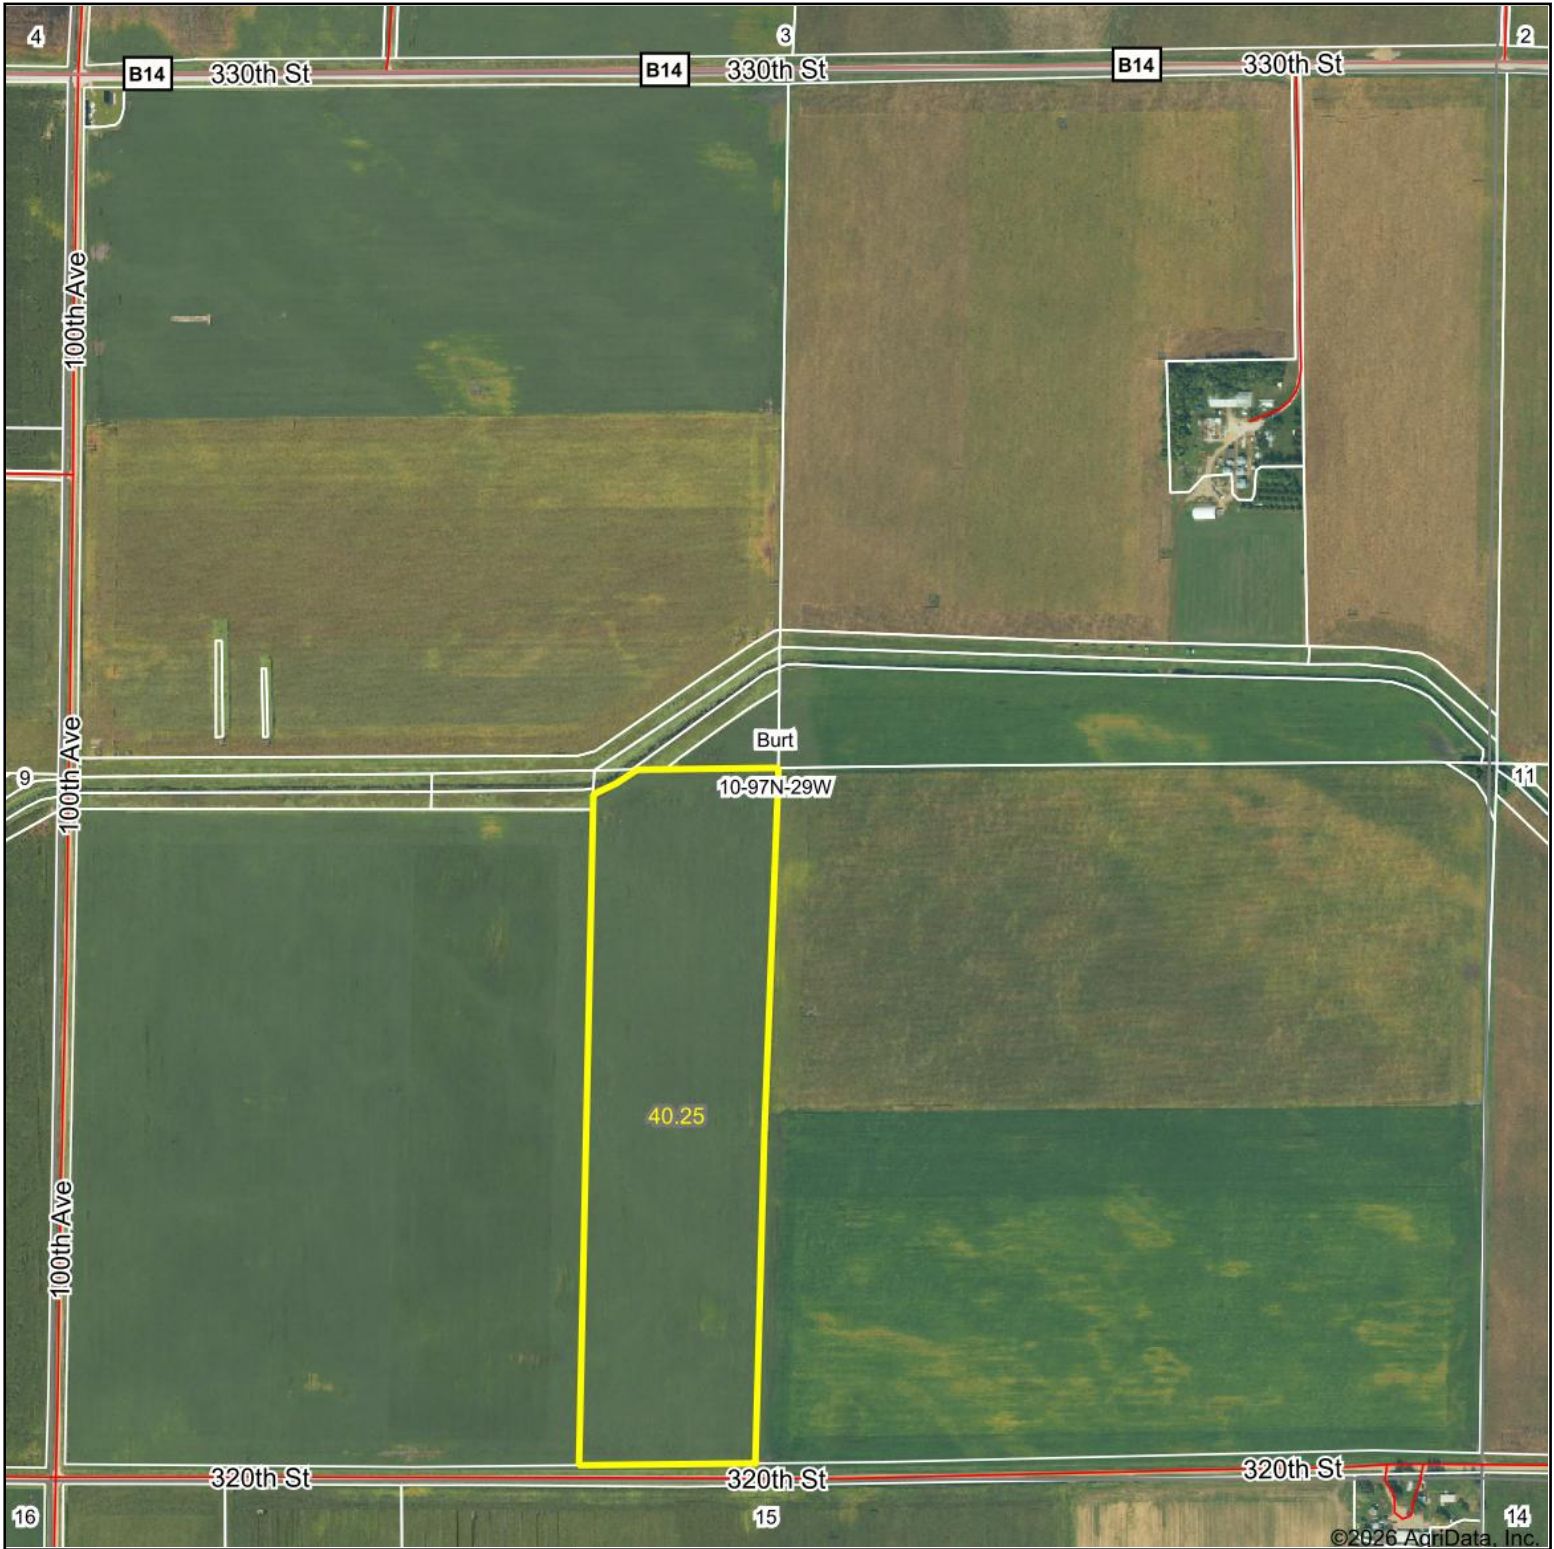

# Aerial Map

©2026 AgriData, Inc.

Boundary Center: 43° 13' 48.08, -94° 15' 28.89

Maps Provided By:

© AgriData, Inc. 2025 www.AgriDataInc.com

10-97N-29W  
Kossuth County  
Iowa

2/26/2026

Field borders provided by Farm Service Agency as of 5/21/2008.