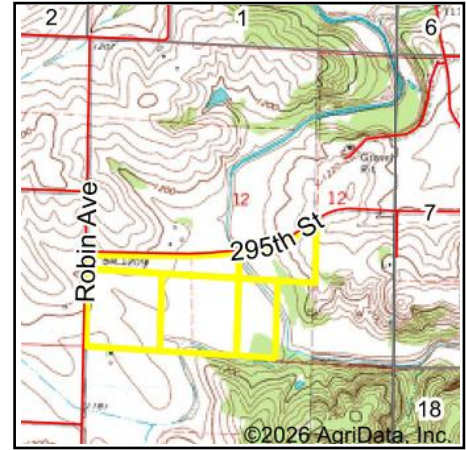

# Wetlands Map

**State:** Iowa  
**Location:** 12-82N-34W  
**County:** Carroll  
**Township:** Newton  
**Date:** 4/24/2026

Classification Code	Type	Acres
PFO1C	Freshwater Forested/Shrub Wetland	7.14
R2UBH	Riverine	1.49
PEM1A	Freshwater Emergent Wetland	1.17
PEM1Cx	Freshwater Emergent Wetland	0.89
R4SBC	Riverine	0.43
PEM1C	Freshwater Emergent Wetland	0.17
Total Acres		11.29