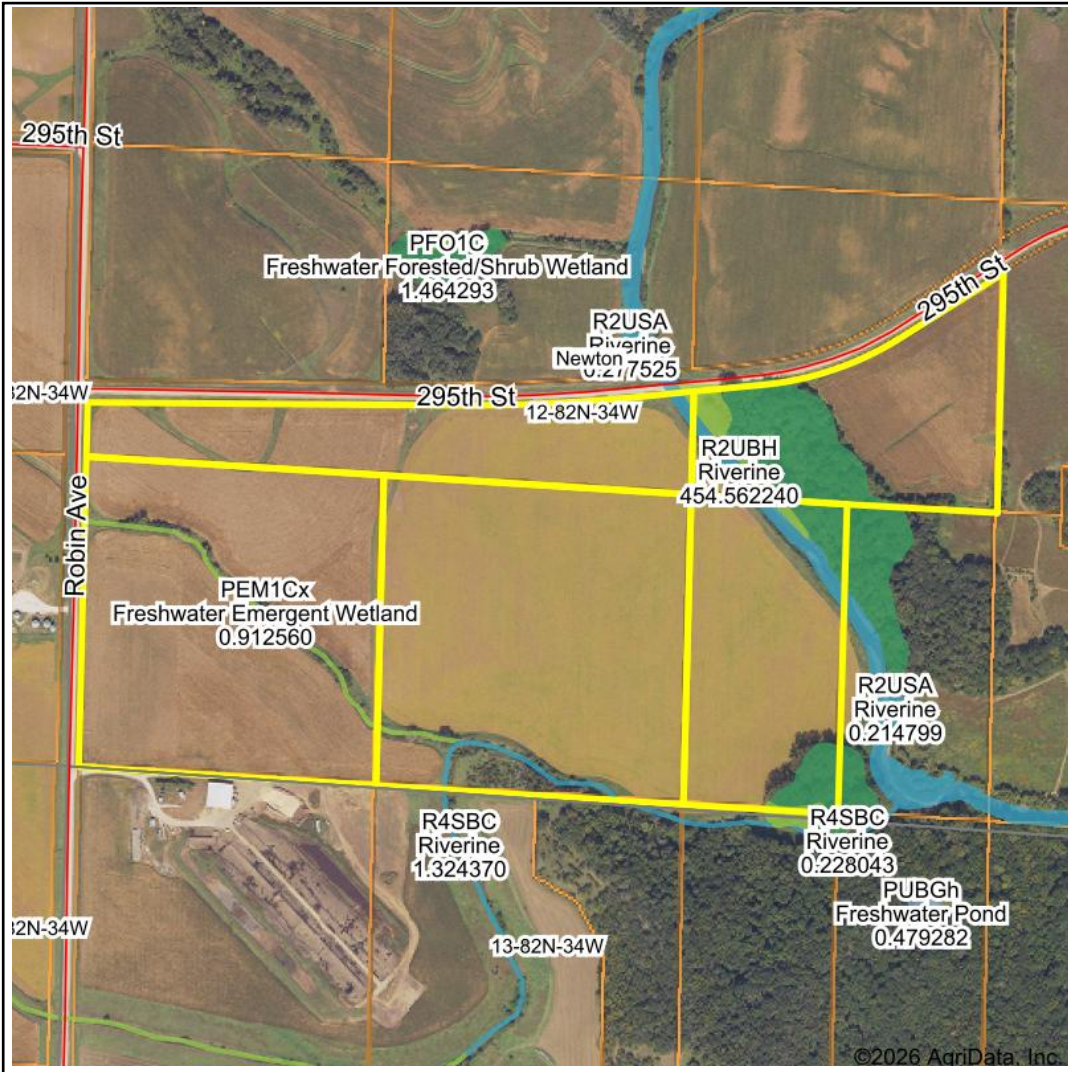

# Wetlands Map

**State:** Iowa  
**Location:** 12-82N-34W  
**County:** Carroll  
**Township:** Newton  
**Date:** 4/24/2026

Classification Code	Type	Acres
PFO1C	Freshwater Forested/Shrub Wetland	7.14
R2UBH	Riverine	1.49
PEM1A	Freshwater Emergent Wetland	1.17
PEM1Cx	Freshwater Emergent Wetland	0.89
R4SBC	Riverine	0.43
PEM1C	Freshwater Emergent Wetland	0.17
Total Acres		11.29