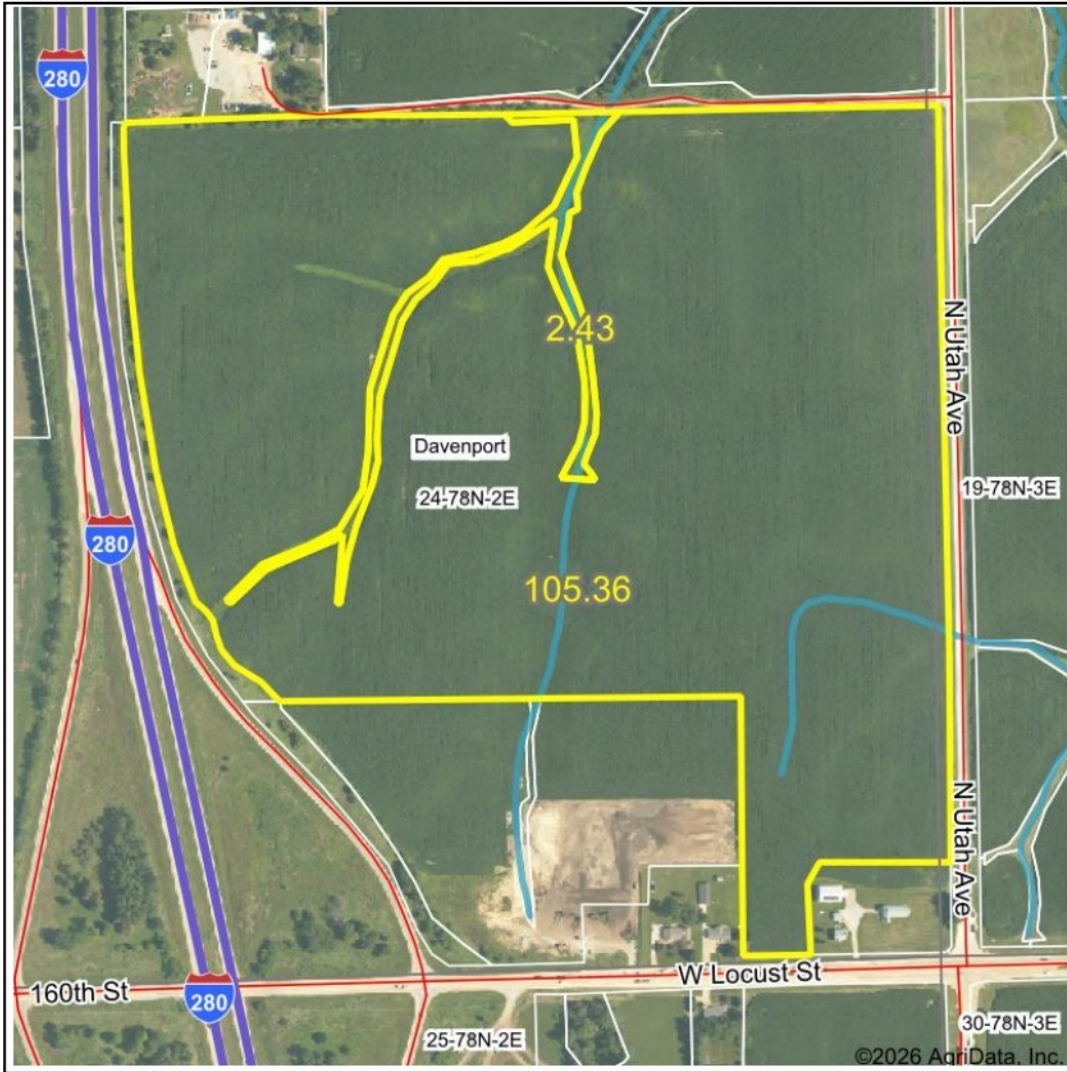

Wetlands Map

State: **Iowa**
 Location: **24-78N-2E**
 County: **Scott**
 Township: **Davenport**
 Date: **4/27/2026**

Maps Provided By

 CUSTOMIZED ONLINE MAPPING
 © AgriData, Inc. 2025 www.AgriDataInc.com

Classification Code	Type	Acres
R4SBC	Riverine	1.29
	Total Acres	1.29

Data Source: National Wetlands Inventory website. U.S. DoI, Fish and Wildlife Service, Washington, D.C. <http://www.fws.gov/wetlands/>