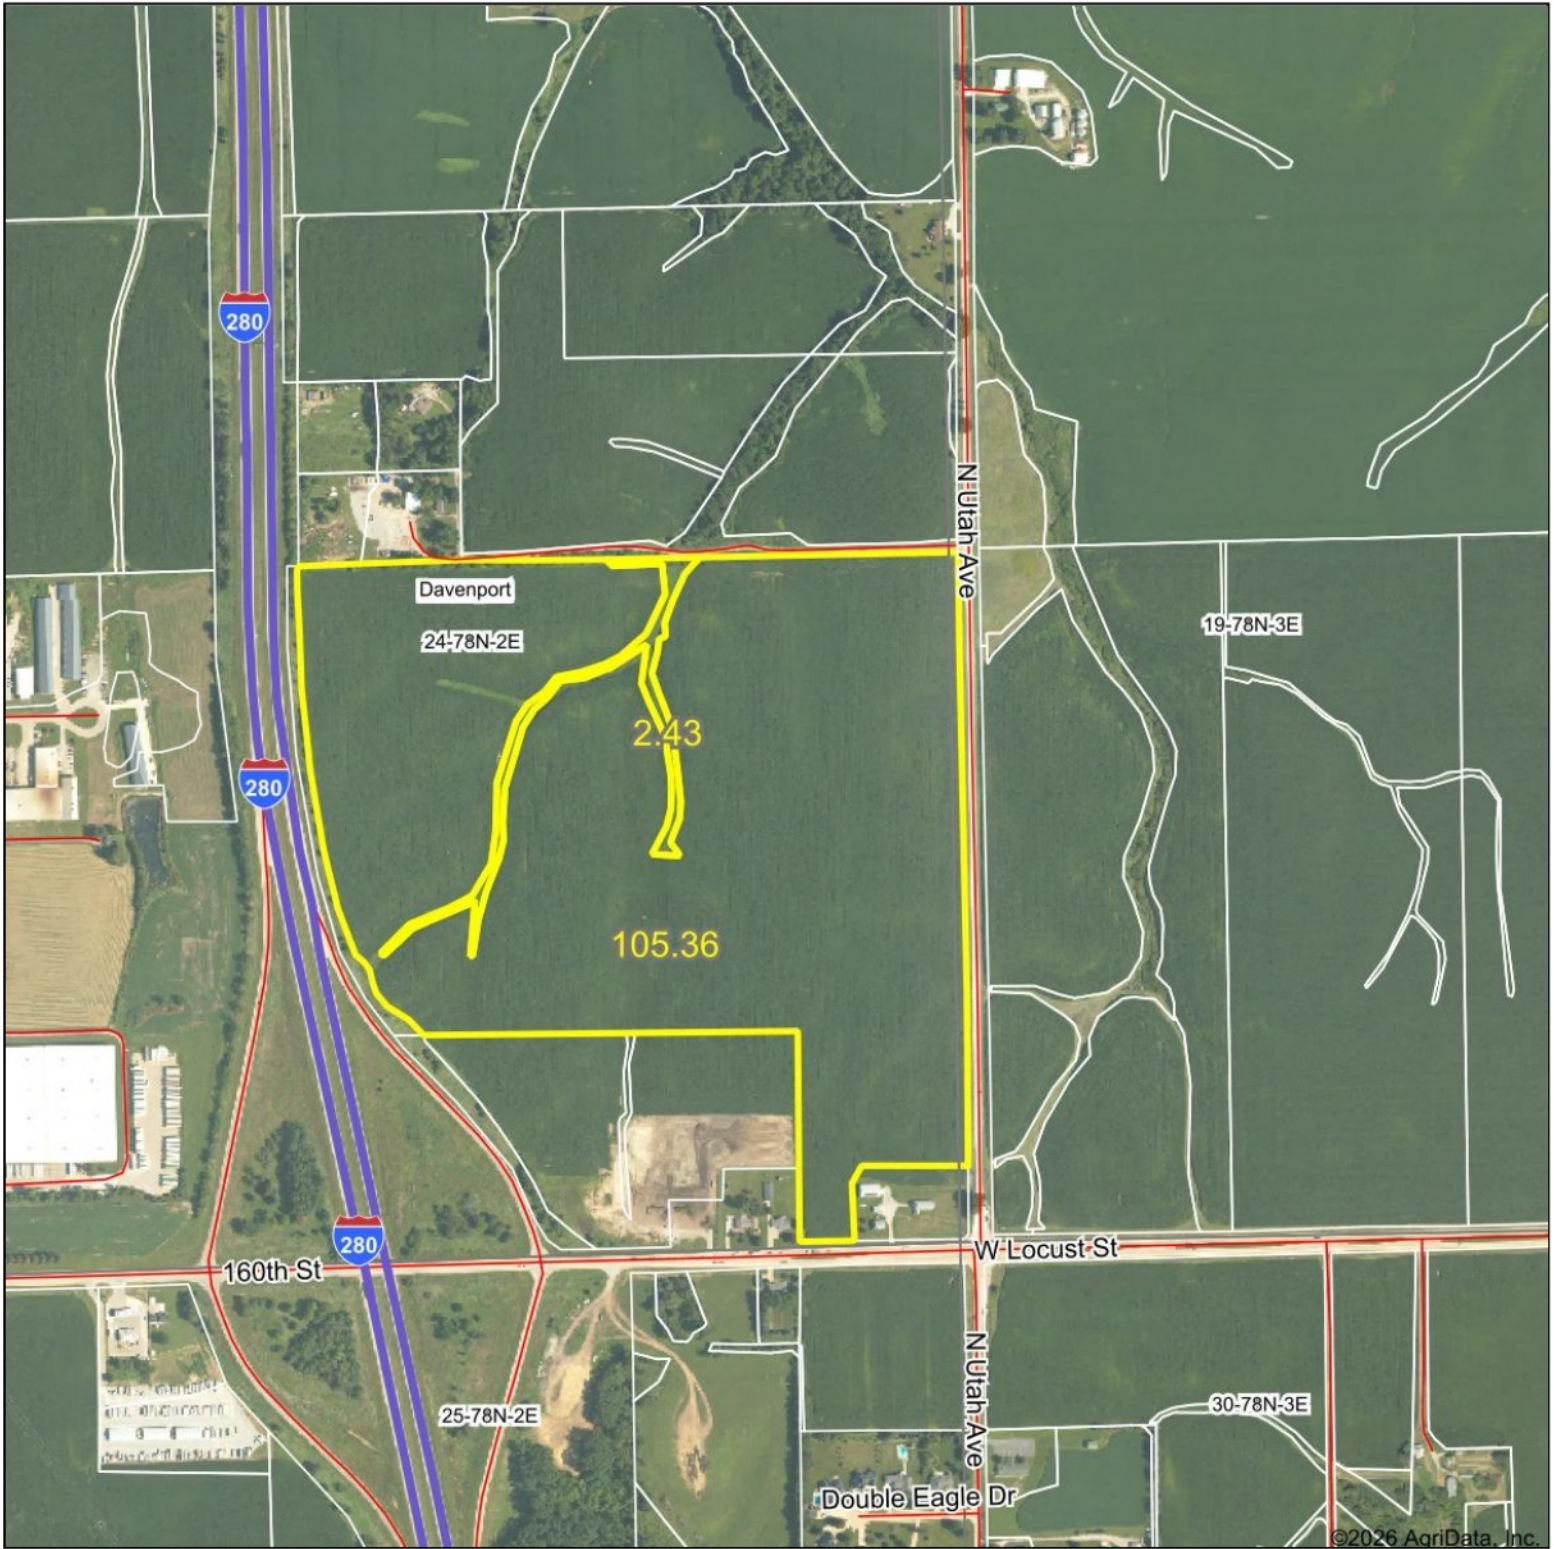

Aerial Map

Boundary Center: 41° 32' 30.95, -90° 40' 23.06

24-78N-2E
Scott County
Iowa

Maps Provided By
surety
CUSTOMIZED ONLINE MAPPING
© AgriData, Inc. 2025 www.AgriDataInc.com

4/27/2026

Field borders provided by Farm Service Agency as of 5/21/2008.