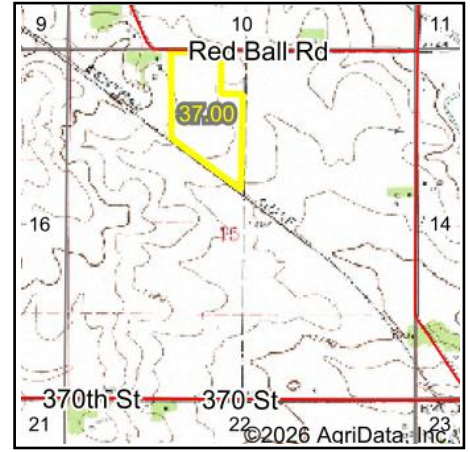

Wetlands Map

State: **Iowa**
 Location: **15-98N-17W**
 County: **Mitchell**
 Township: **Mitchell**
 Date: **3/30/2026**

Maps Provided By:

© AgriData, Inc. 2025

www.AgriDataInc.com

Classification Code	Type	Acres
	Total Acres	0.00