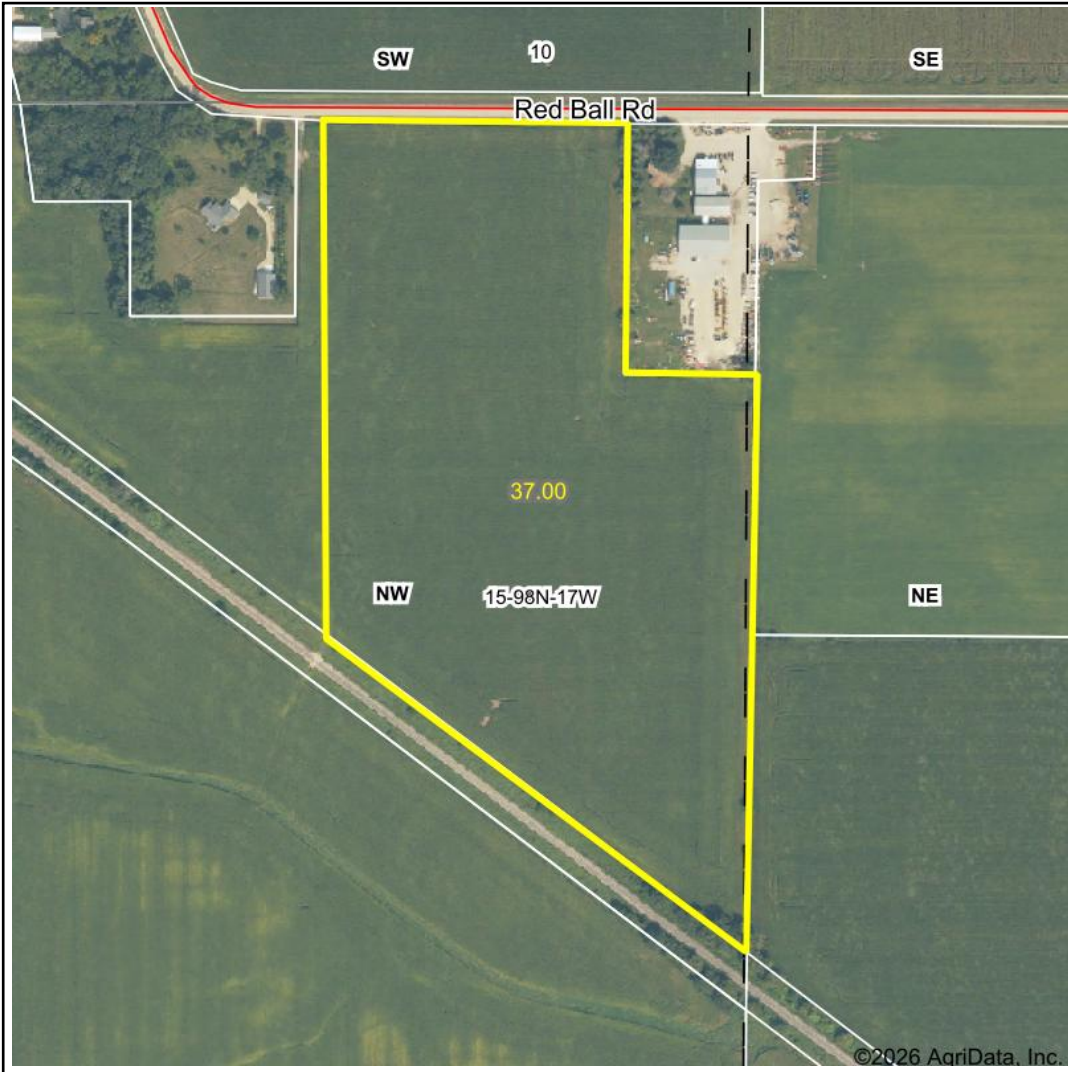

Wetlands Map

State: **Iowa**
 Location: **15-98N-17W**
 County: **Mitchell**
 Township: **Mitchell**
 Date: **3/30/2026**

Maps Provided By:

© AgriData, Inc. 2025

www.AgriDataInc.com

Classification Code	Type	Acres
	Total Acres	0.00