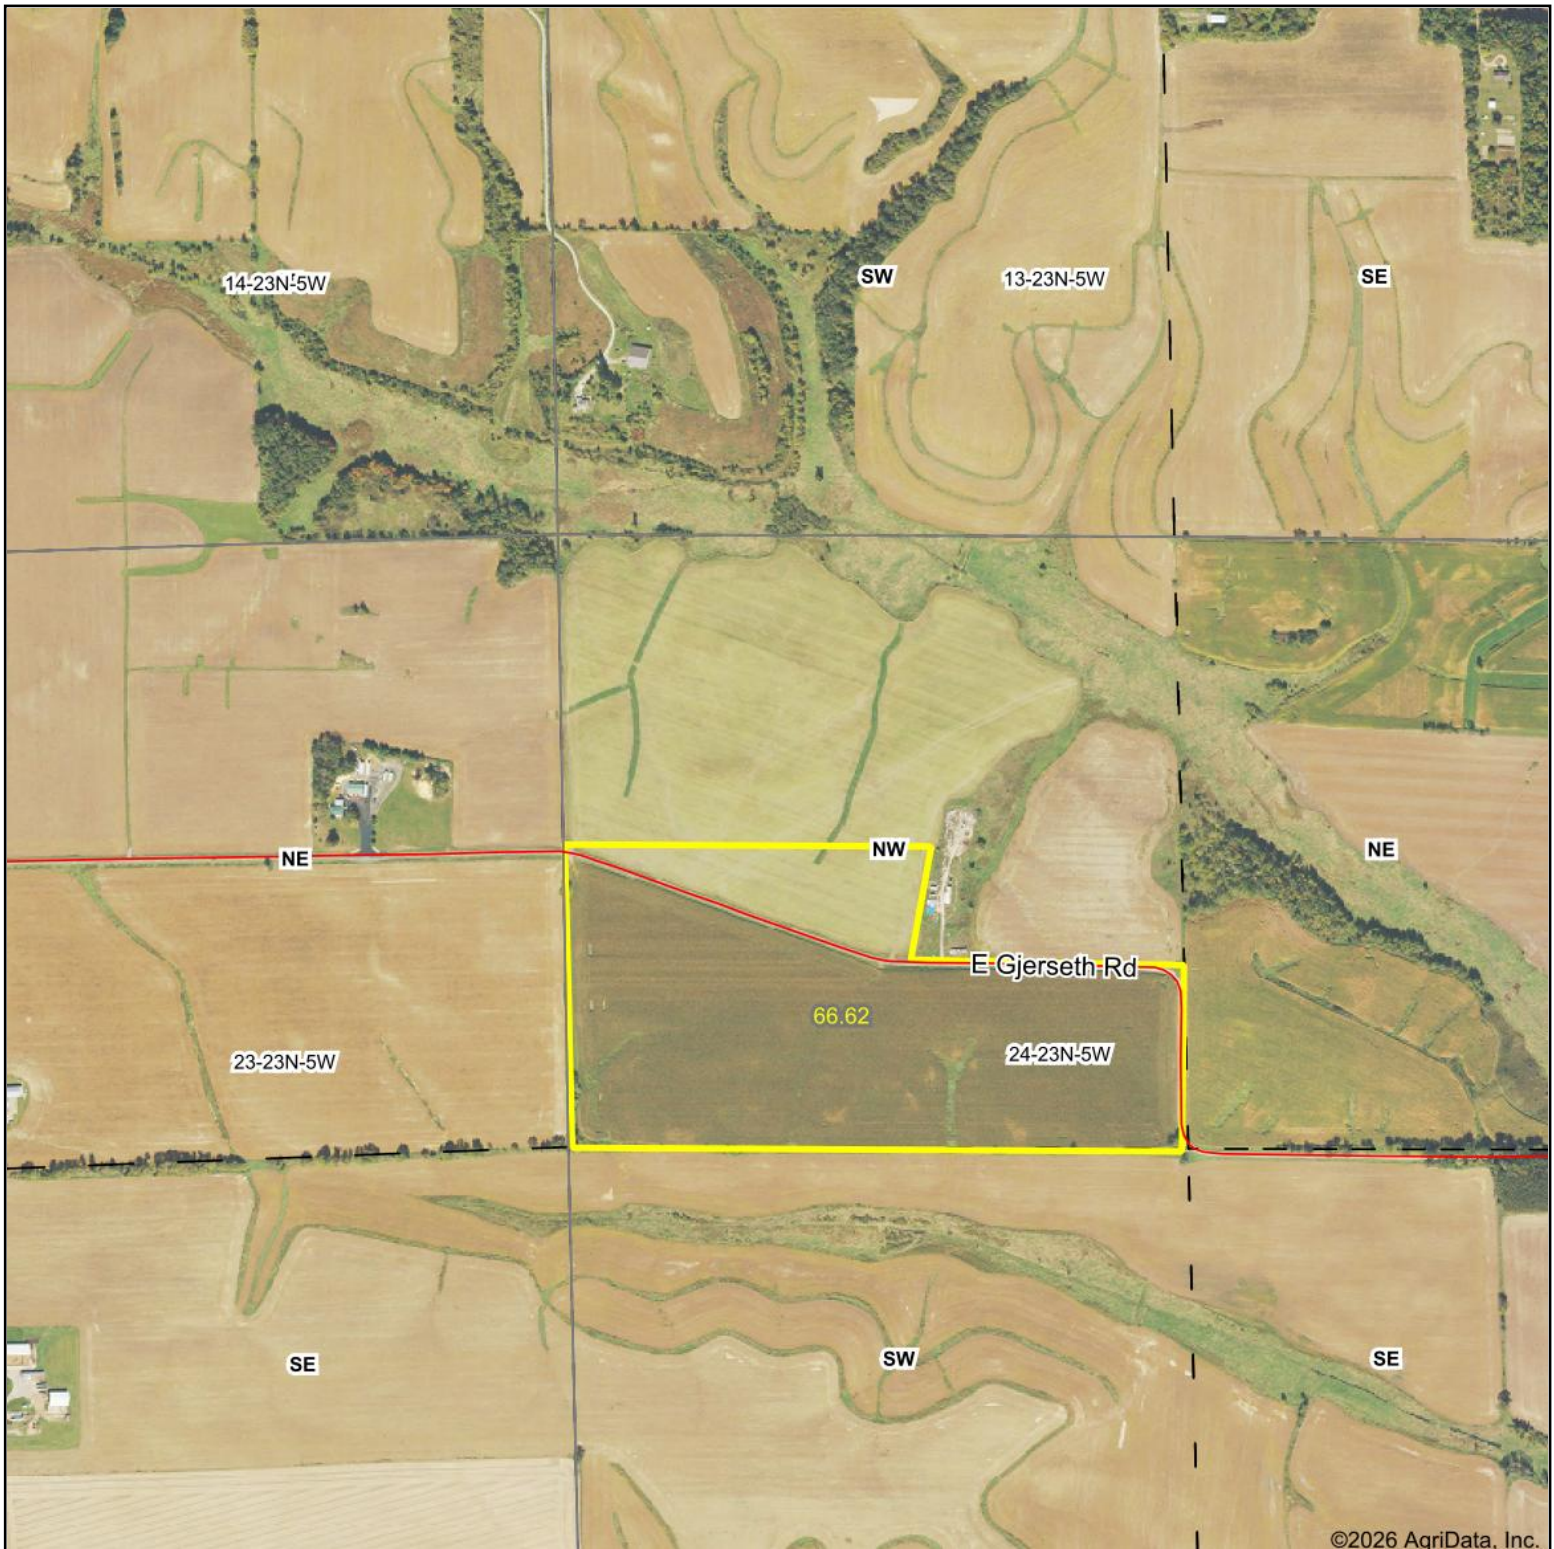

Aerial Map

©2026 AgriData, Inc.

Boundary Center: 44° 27' 39.41, -90° 56' 17.97

24-23N-5W
Jackson County
Wisconsin

Maps Provided By:
surety
CUSTOMIZED ONLINE MAPPING
© AgriData, Inc. 2025 www.AgriDataInc.com