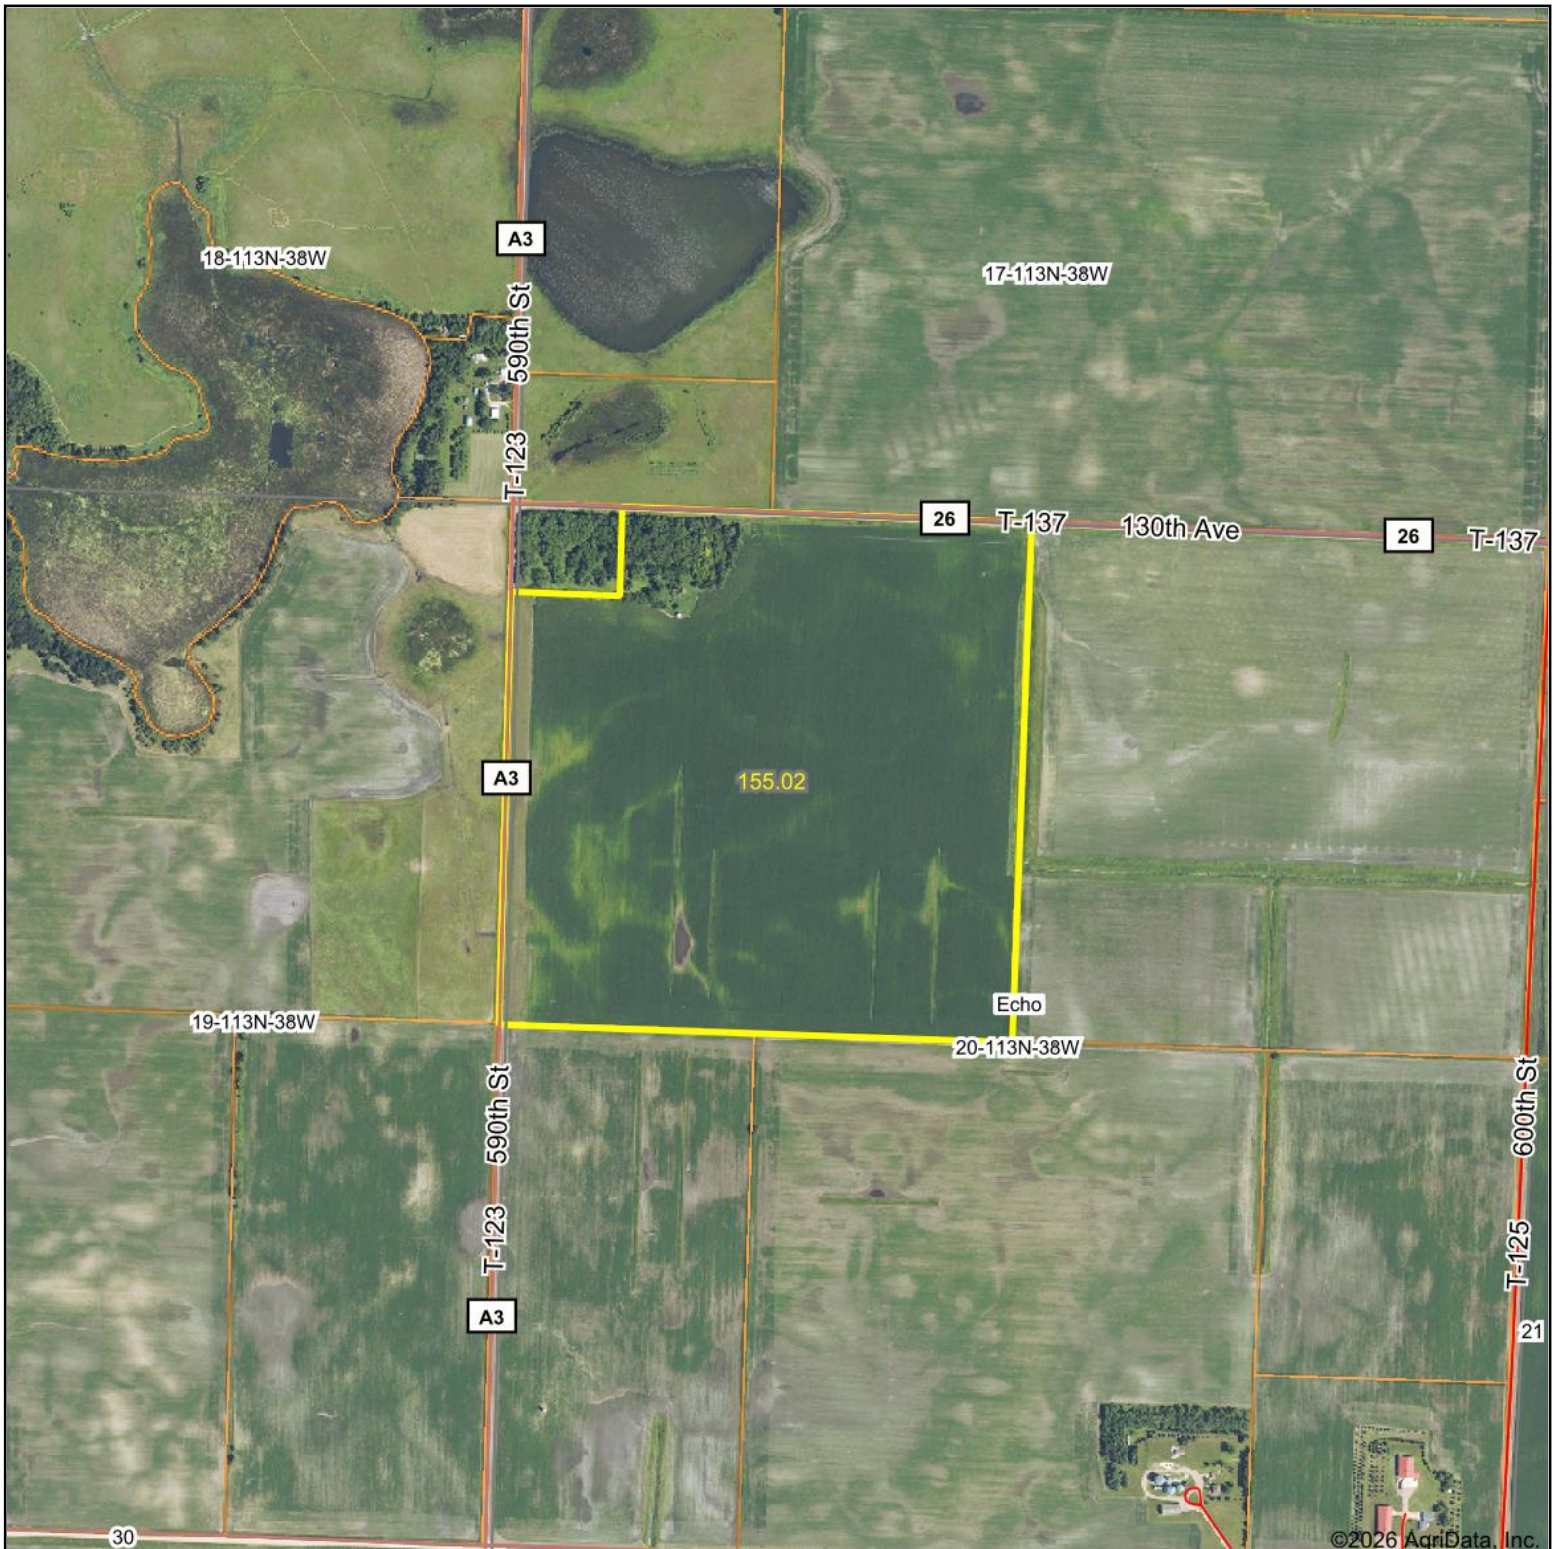

Aerial Map

Boundary Center: 44° 34' 54.61, -95° 27' 24.59

20-113N-38W
Yellow Medicine County
Minnesota