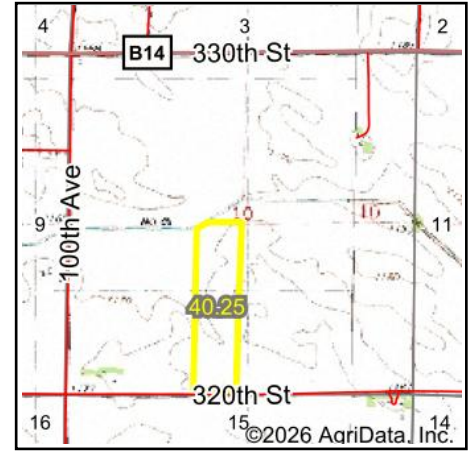

# Wetlands Map

State: **Iowa**  
 Location: **10-97N-29W**  
 County: **Kossuth**  
 Township: **Burt**  
 Date: **2/26/2026**

Maps Provided By:

© AgriData, Inc. 2025 www.AgriDataInc.com

Classification Code	Type	Acres
	Total Acres	0.00