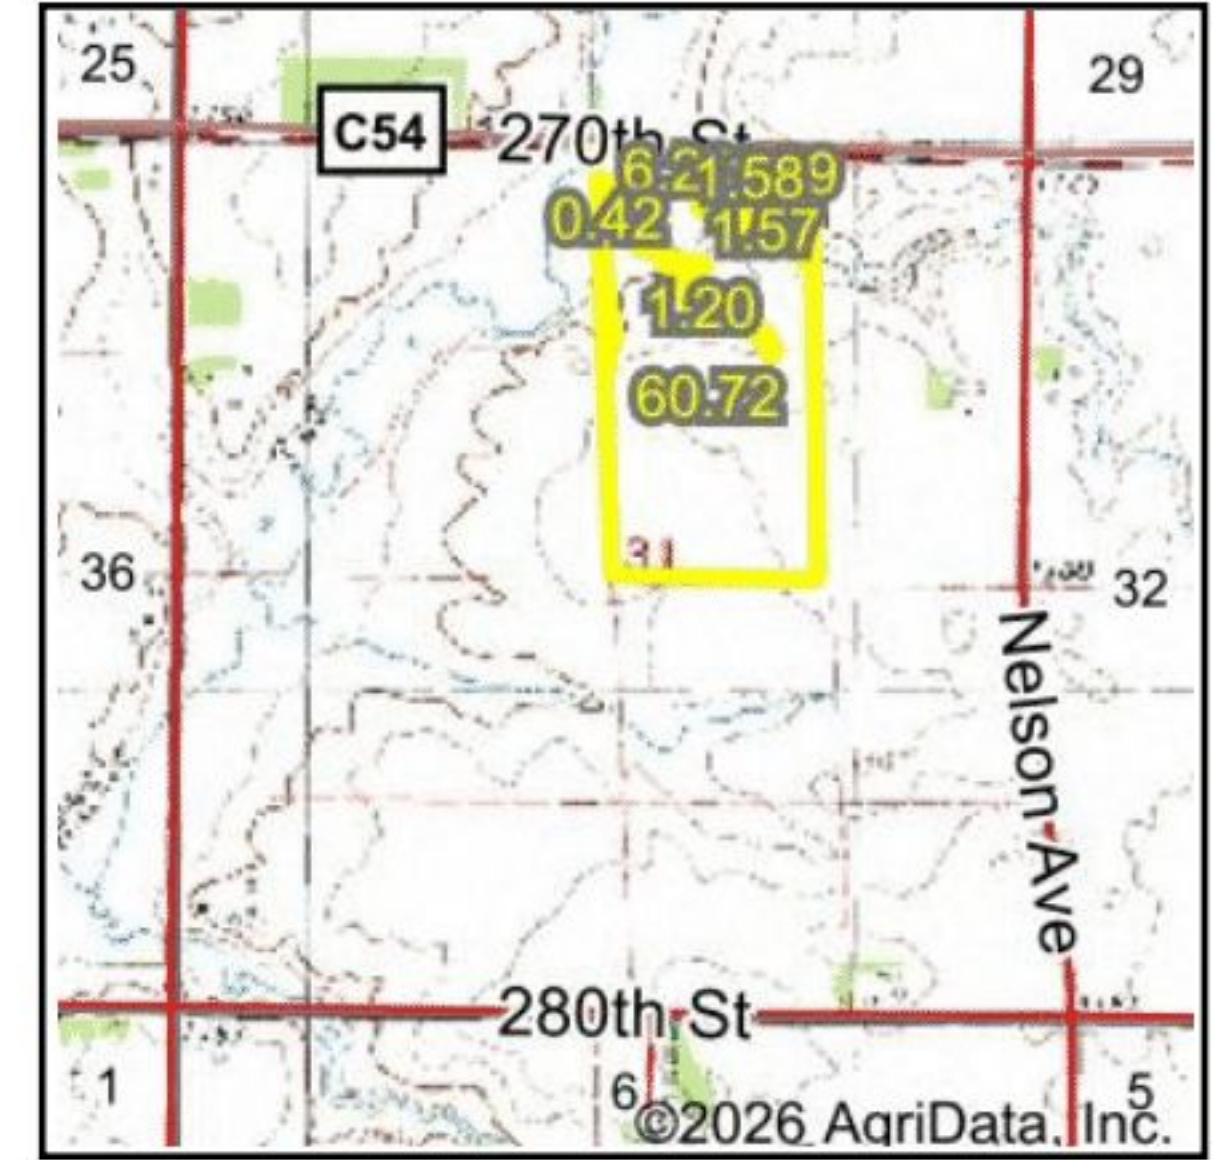

Wetlands Map

State: **Iowa**
 Location: **31-91N-24W**
 County: **Wright**
 Township: **Lincoln**
 Date: **5/20/2026**

Maps Provided By:

 CUSTOMIZED ONLINE MAPPING
 © AgriData, Inc. 2025 www.AgriDataInc.com

Classification Code	Type	Acres
R4SBC	Riverine	0.57
PEM1A	Freshwater Emergent Wetland	0.30
R4SBCx	Riverine	0.10
Total Acres		0.97

Data Source: National Wetlands Inventory website. U.S. DoI, Fish and Wildlife Service, Washington, D.C. <http://www.fws.gov/wetlands/>