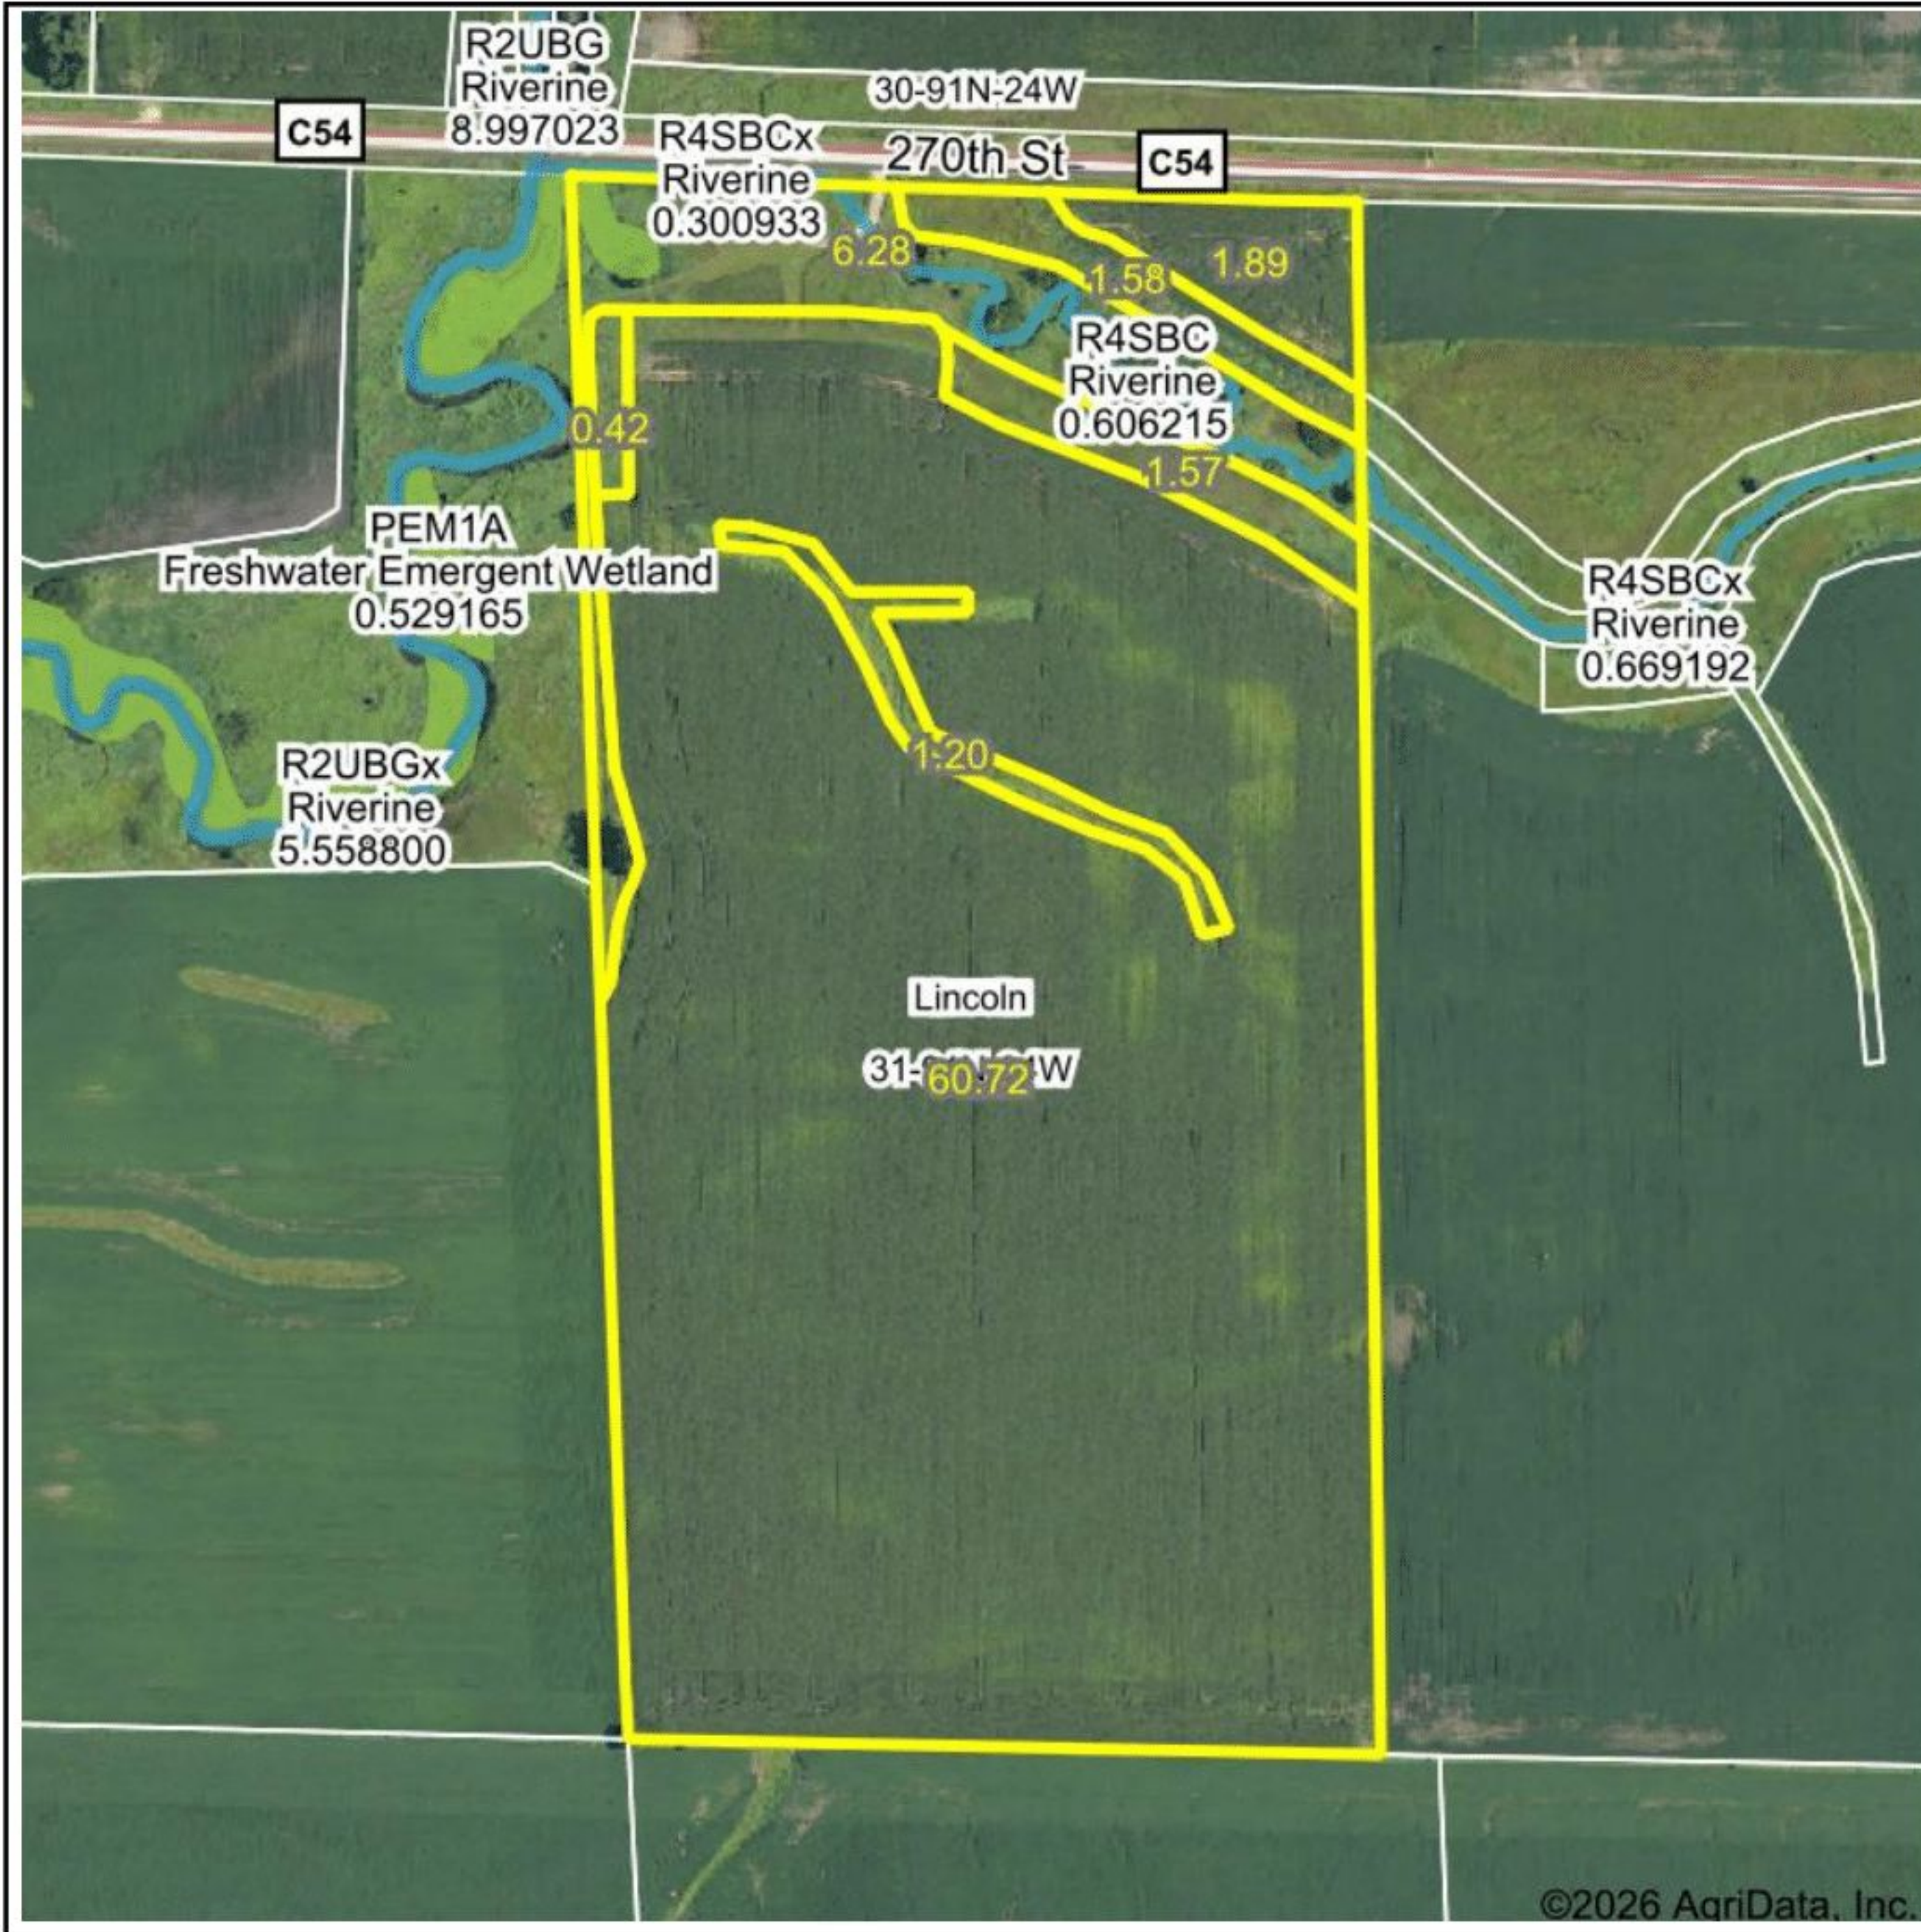

Wetlands Map

State: **Iowa**
 Location: **31-91N-24W**
 County: **Wright**
 Township: **Lincoln**
 Date: **5/20/2026**

Maps Provided By:

 CUSTOMIZED ONLINE MAPPING
 © AgriData, Inc. 2025 www.AgriDataInc.com

Classification Code	Type	Acres
R4SBC	Riverine	0.57
PEM1A	Freshwater Emergent Wetland	0.30
R4SBCx	Riverine	0.10
Total Acres		0.97

Data Source: National Wetlands Inventory website. U.S. DoI, Fish and Wildlife Service, Washington, D.C. <http://www.fws.gov/wetlands/>