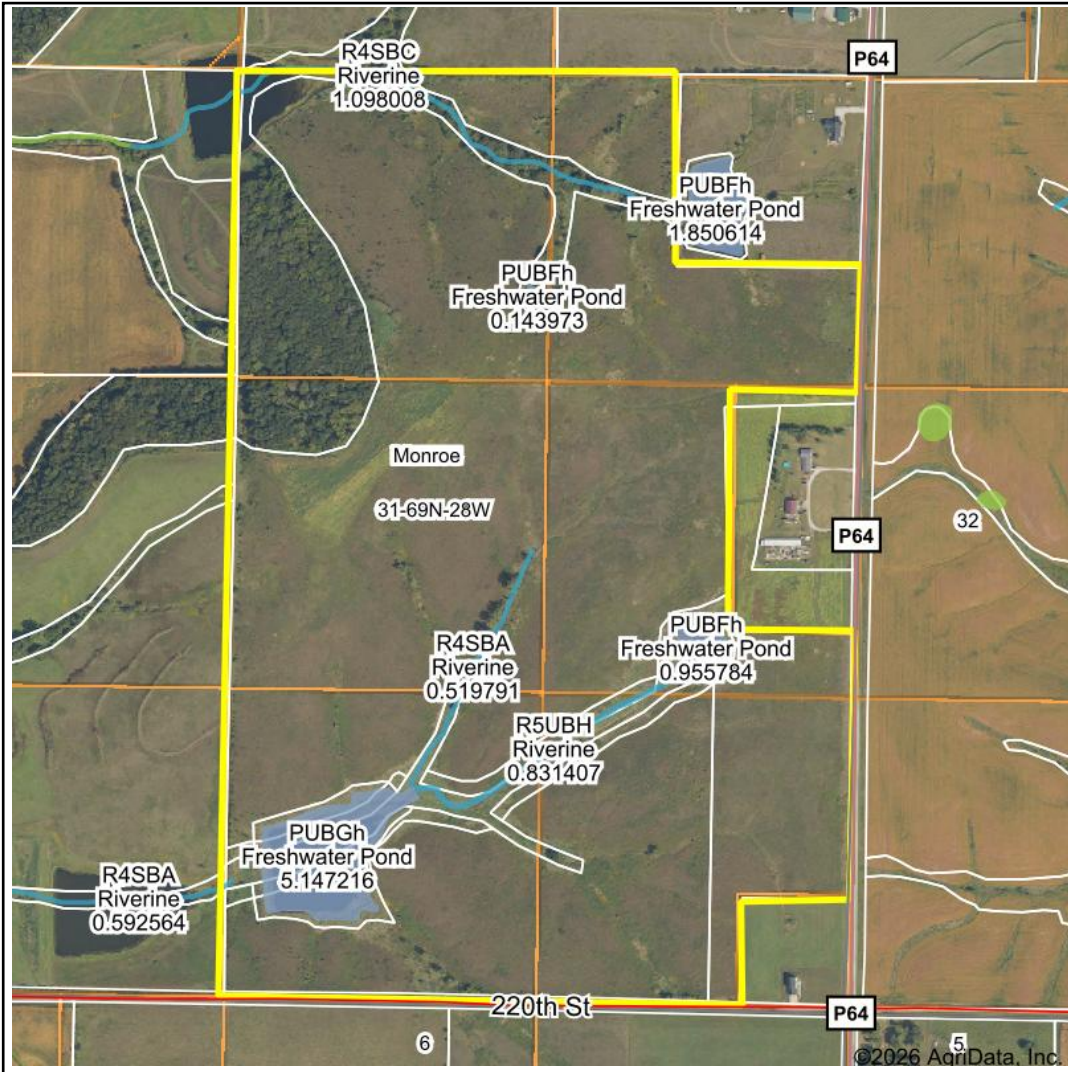

Wetlands Map

State: Iowa
Location: 31-69N-28W
County: Ringgold
Township: Monroe
Date: 3/26/2026

Maps Provided By:

CUSTOMIZED ONLINE MAPPING
© AgriData, Inc. 2025 www.AgriDataInc.com

Classification Code	Type	Acres
PUBGh	Freshwater Pond	5.14
PUBFh	Freshwater Pond	1.10
R5UBH	Riverine	0.83
R4SBC	Riverine	0.69
R4SBA	Riverine	0.55
Total Acres		8.31