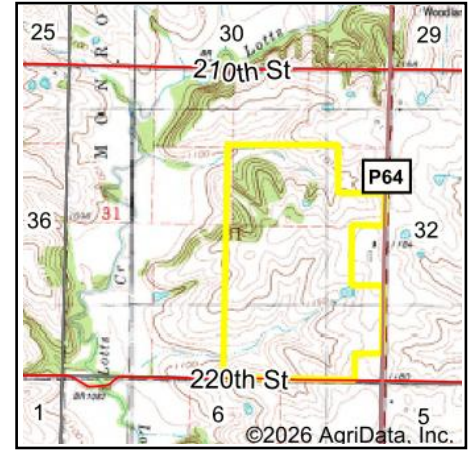

Wetlands Map

State: Iowa
Location: 31-69N-28W
County: Ringgold
Township: Monroe
Date: 3/26/2026

Maps Provided By:

CUSTOMIZED ONLINE MAPPING
© AgriData, Inc. 2025 www.AgriDataInc.com

Classification Code	Type	Acres
PUBGh	Freshwater Pond	5.14
PUBFh	Freshwater Pond	1.10
R5UBH	Riverine	0.83
R4SBC	Riverine	0.69
R4SBA	Riverine	0.55
Total Acres		8.31