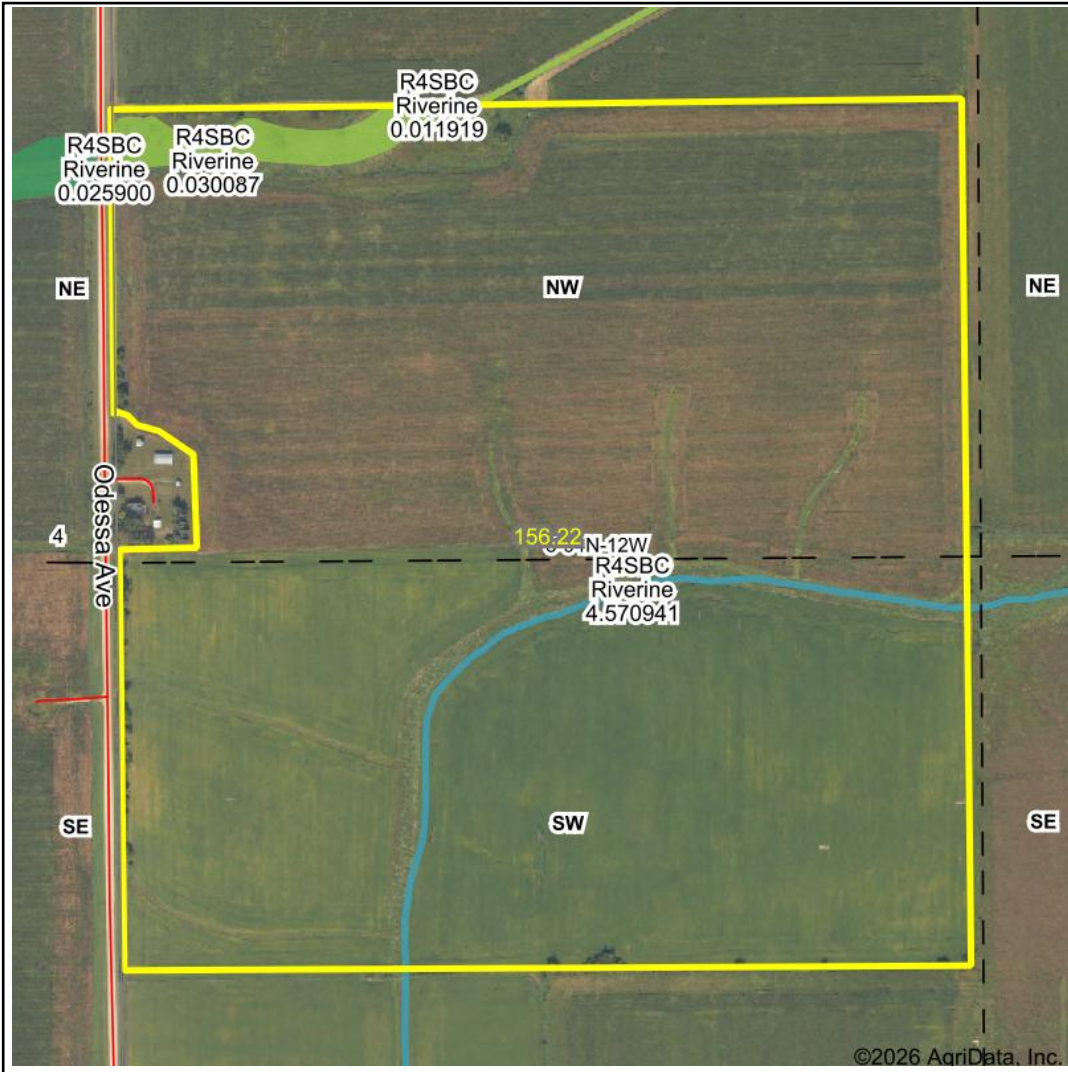

Wetlands Map

State: Iowa
Location: 3-94N-12W
County: Chickasaw
Township: Dresden
Date: 6/1/2026

Classification Code	Type	Acres
PEM1C	Freshwater Emergent Wetland	2.58
R4SBC	Riverine	1.21
PEM1Cx	Freshwater Emergent Wetland	0.04
Total Acres		3.83