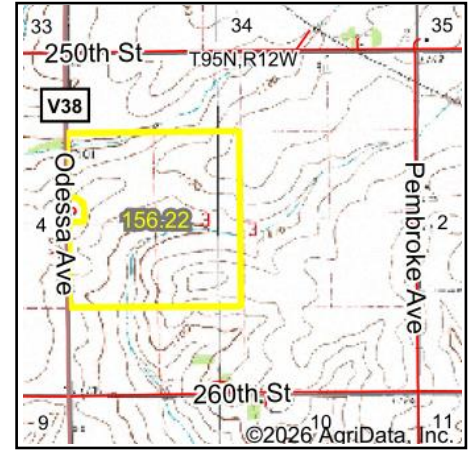

Wetlands Map

State: Iowa
Location: 3-94N-12W
County: Chickasaw
Township: Dresden
Date: 6/1/2026

Classification Code	Type	Acres
PEM1C	Freshwater Emergent Wetland	2.58
R4SBC	Riverine	1.21
PEM1Cx	Freshwater Emergent Wetland	0.04
Total Acres		3.83