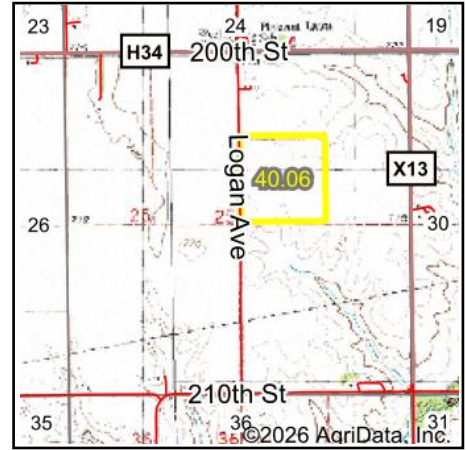

Wetlands Map

State: Iowa
Location: 25-72N-6W
County: Henry
Township: Marion
Date: 4/1/2026

Maps Provided By:

CUSTOMIZED ONLINE MAPPING
© AgriData, Inc. 2025 www.AgriDataInc.com

Classification Code	Type	Acres
	Total Acres	0.00